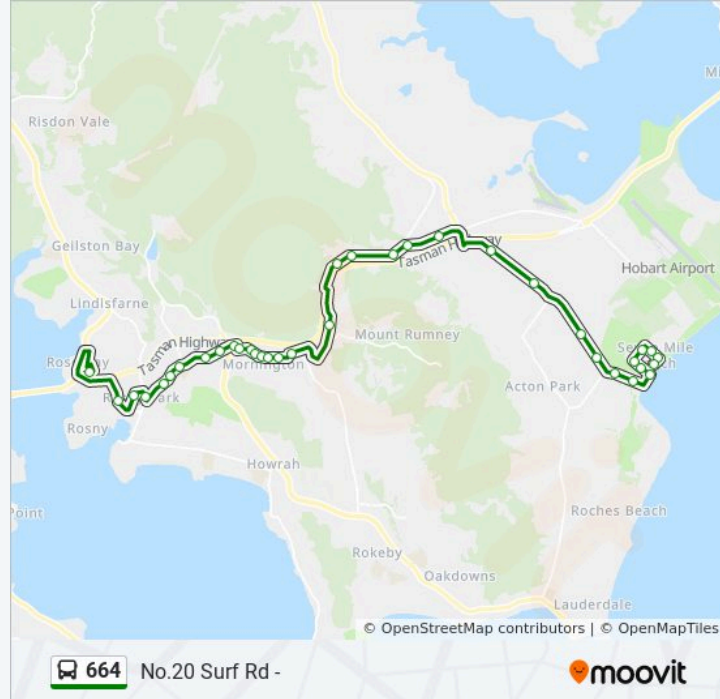

No.29 Woodhurst Rd

No.43 Lewis Ave

No.25 Lewis Ave

No.1 Lewis Ave

No.16 Seven Mile Beach Rd

No.62 Seven Mile Beach Rd

Estate Drive Cnr Baileys Lane

No.13 Estate Dr

Stop 27, No.309 Cambridge Rd

Stop 26, No.273 Cambridge Rd

Cambridge Rd Outside Warrane Ps

No.187 Cambridge Rd

No.167 Cambridge Rd

Stop 5, Opp.No.1 Gordons Hill Rd

Rosny Bus Interchange

Stop 4, Rosny Hill Rd Outside Rosny College

Rose Bay High School

**Direction: Seven Mile Beach**

30 stops

[VIEW LINE SCHEDULE](#)

Hobart City Franklin Square

Stop 1, Macquarie St Past Campbell St

Stop 2, Tasman Hwy (Govt. House)

Stop 3, Rosny Hill Rd Opposite Sports Centre

**664 bus Info**

**Direction:** Seven Mile Beach

**Stops:** 30

**Trip Duration:** 37 min