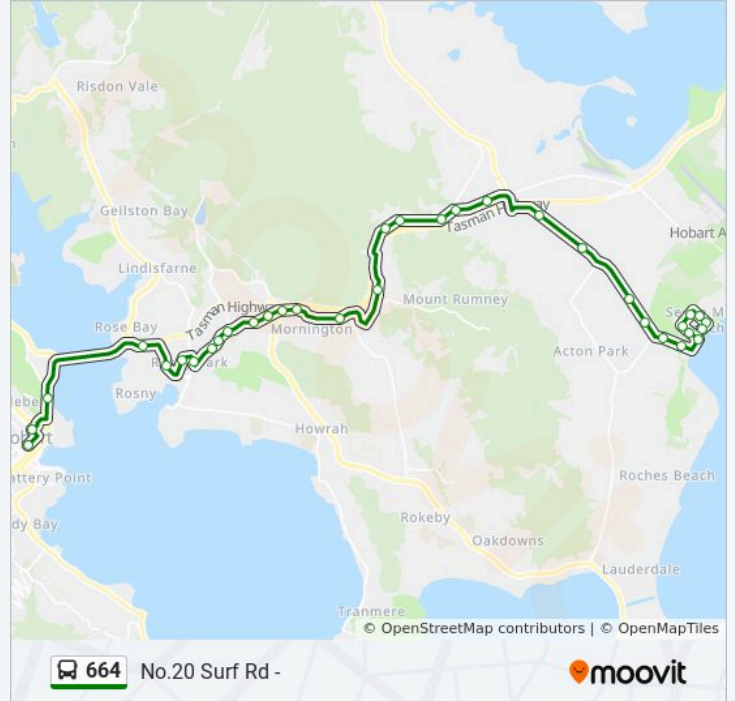

Cambridge Rd Outside Warrane Ps

No.187 Cambridge Rd

No.167 Cambridge Rd

Stop 5, Opp.No.1 Gordons Hill Rd

Rosny Bus Interchange

Stop 4, Rosny Hill Rd Outside Rosny College

Stop 3, Tasman Highway Near Sports Centre

Stop 1, Liverpool St Outside Menzies Centre

(Set Down Only) Collins St Opp. Elizabeth St Mall

**Direction: Rosny Park**

36 stops

[VIEW LINE SCHEDULE](#)

No.20 Surf Rd

No.2 Sunways Ave

No.28 Sunways Ave

No.29 Woodhurst Rd

No.43 Lewis Ave

No.25 Lewis Ave

No.1 Lewis Ave

No.16 Seven Mile Beach Rd

No.62 Seven Mile Beach Rd

Estate Drive Cnr Baileys Lane

No.13 Estate Dr

**664 bus Info**

**Direction:** Seven Mile Beach

**Stops:** 30

**Trip Duration:** 37 min