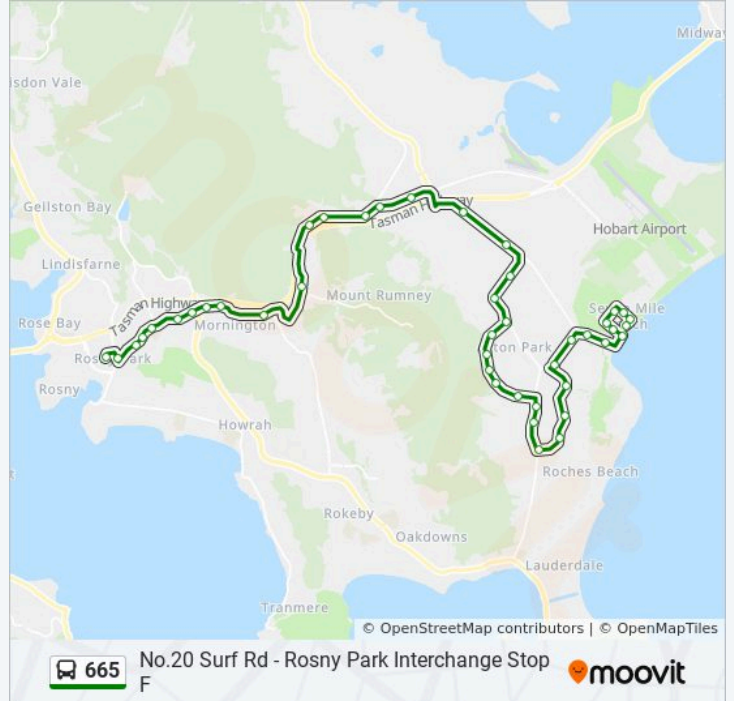

Cambridge Rd / Grahams Rd

No.455 Cambridge Rd

No.357 Cambridge Rd

Stop 28, No.333 Cambridge Rd

Stop 27, No.309 Cambridge Rd

Stop 26, No.273 Cambridge Rd

Cambridge Rd Outside Warrane Ps

No.187 Cambridge Rd

No.167 Cambridge Rd

Stop 5, Opp.No.1 Gordons Hill Rd

Rosny Park Terminus Stop F

Direction: Seven Mile Beach

40 stops

[VIEW LINE SCHEDULE](#)

Rosny Bus Interchange

Stop 5, No.1 Gordons Hill Rd

Trip Duration: 14 min

Line Summary:

No.75 Seven Mile Beach Rd

No.17 Seven Mile Beach Rd

No.2a Lewis Ave

No.20 Surf Rd

665 bus time schedules and route maps are available in an offline PDF at moovitapp.com. Use the Moovit App to see live bus times, train schedule or subway schedule, and step-by-step directions for all public transit in Hobart.