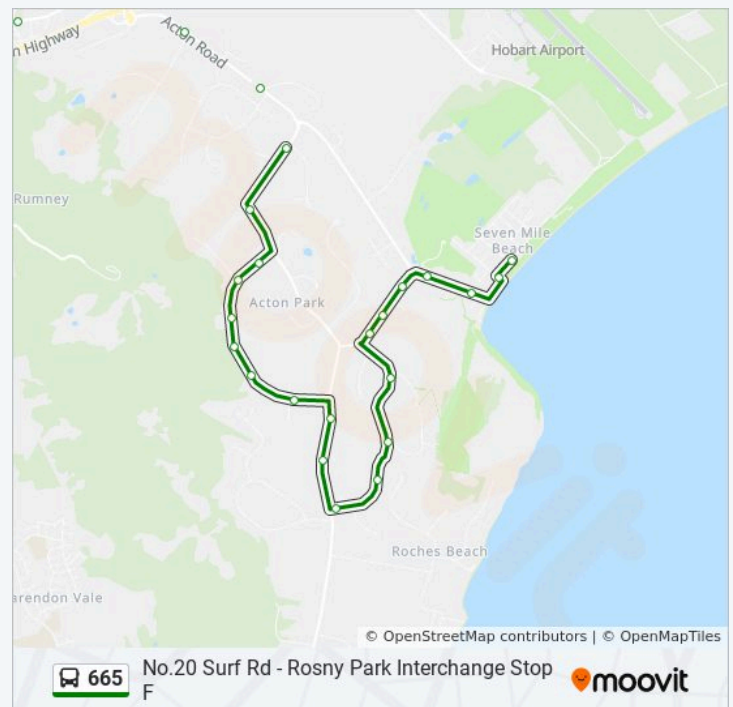

No.137 Seven Mile Beach Rd

Friday

06:04 - 11:46

Saturday

Not Operational

665 bus Info

Direction: Seven Mile Beach

Stops: 40

Trip Duration: 14 min

Line Summary:

No.75 Seven Mile Beach Rd

No.17 Seven Mile Beach Rd

No.2a Lewis Ave

No.20 Surf Rd

665 bus time schedules and route maps are available in an offline PDF at moovitapp.com. Use the Moovit App to see live bus times, train schedule or subway schedule, and step-by-step directions for all public transit in Hobart.