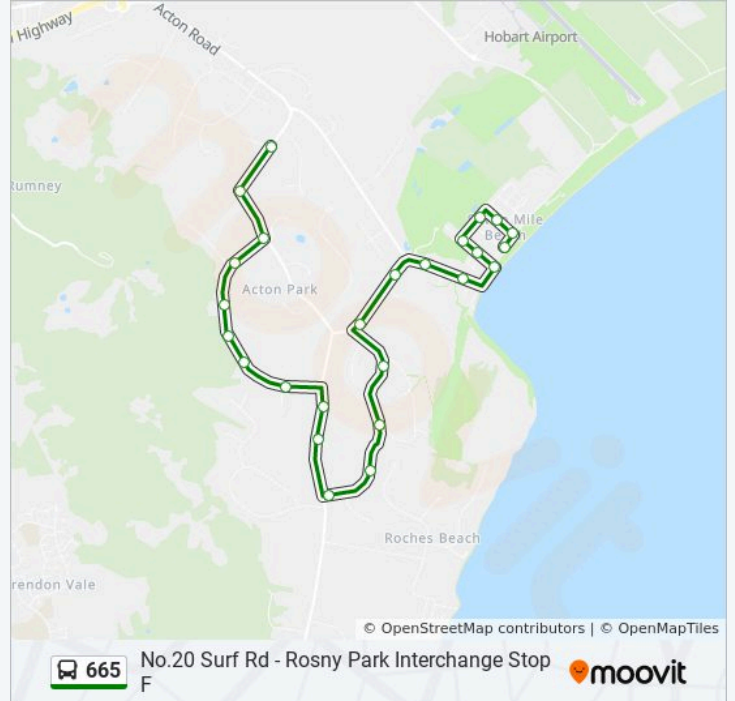

665 bus Info

Direction: Acton Road

Stops: 25

Trip Duration: 11 min

Line Summary:

No.50 Acton Drive

Acton Drive (Near Acton Rd)

No.904 Acton Rd

Acton Rd (Near Gray Ct)

Direction: Rosny Park

43 stops

[VIEW LINE SCHEDULE](#)

No.20 Surf Rd

No.2 Sunways Ave

No.28 Sunways Ave

No.29 Woodhurst Rd

No.43 Lewis Ave

No.25 Lewis Ave

No.1 Lewis Ave

No.16 Seven Mile Beach Rd

No.62 Seven Mile Beach Rd

No.78-84 Seven Mile Beach Rd

Opp. No.199 Seven Mile Beach Rd

No.192 Axiom Way

Trip Duration: 14 min

Line Summary:

No.75 Seven Mile Beach Rd

No.17 Seven Mile Beach Rd

No.2a Lewis Ave

No.20 Surf Rd

665 bus time schedules and route maps are available in an offline PDF at moovitapp.com. Use the Moovit App to see live bus times, train schedule or subway schedule, and step-by-step directions for all public transit in Hobart.