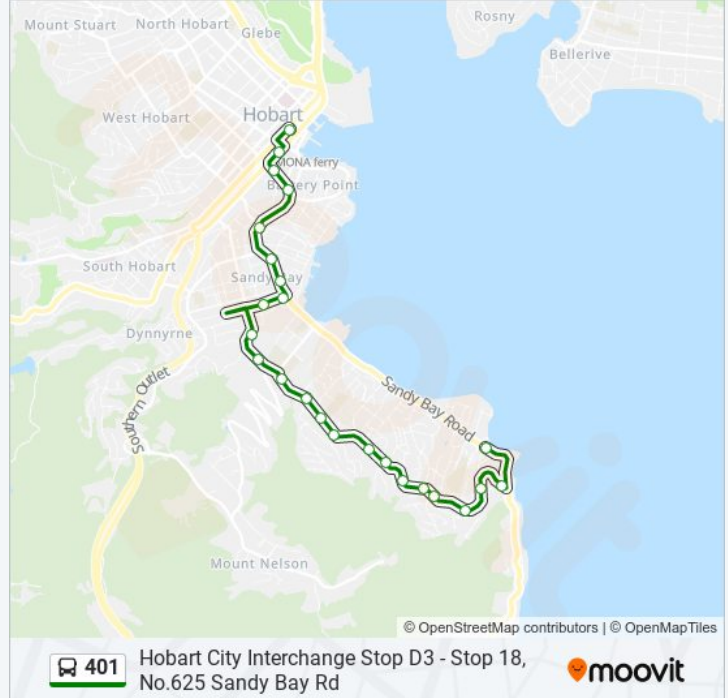

24 stops

[VIEW LINE SCHEDULE](#)

- Stop 16, No.646 Sandy Bay Rd
- Stop 17, No.674 Sandy Bay Rd
- Stop 23, No.556 Churchill Ave
- Stop 22, No.530 Churchill Ave
- Stop 21, No.488 Churchill Ave
- Stop 20, No.452 Churchill Ave
- Stop 19, No.430 Churchill Ave
- Stop 18, No.316 Churchill Ave
- Stop 17, No.288 Churchill Ave
- Stop 16, No.256 Churchill Ave
- Stop 15, No.228 Churchill Ave
- Stop 14, No.198 Churchill Ave
- Stop 13, Opposite Hutchins School, Churchill Ave
- Stop 12, University Terminus
- Stop 11, Outside Tuu Building, Churchill Ave
- No.33 York St
- No.1a York St
- Stop 9, No.271 Sandy Bay Rd
- Stop 8, No.217 Sandy Bay Rd
- Stop 7, No.143 Sandy Bay Rd
- Sandy Bay Rd Cnr Albuera St

**401 bus Info**

**Direction:** Hobart City

**Stops:** 24

**Trip Duration:** 18 min

**Line Summary:**

Stop 5, No.39 Sandy Bay Rd

Stop 4, Conservatorium, Sandy Bay Rd

Macquarie St Outside St Davids Cathedral

### Direction: Lower Sandy Bay

24 stops

[VIEW LINE SCHEDULE](#)

Hobart City Franklin Square

Stop 3, No.36 Davey St

Stop 4 Out, St David's Park, Sandy Bay Rd

Stop 5, No.48 Sandy Bay Rd

Stop 6, 120 Sandy Bay Rd

Stop 7, No.230 Sandy Bay Rd

Stop 8, No.282 Sandy Bay Rd

No.4 York St

No.32 York St

Stop 11, Utas Churchill Ave Opp. Tuu Building

Stop 12, Utas Churchill Ave Outside Admin

Stop 13, Hutchins School, Churchill Ave