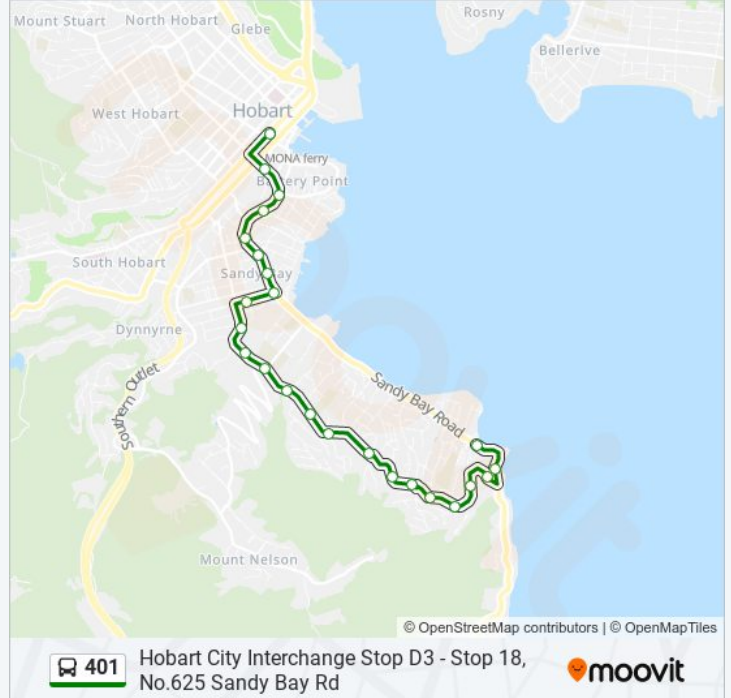

Stop 20, Opp.No.432 Churchill Ave

Stop 21, No.457 Churchill Ave

Stop 22, No.495 Churchill Ave

Stop 23, Opp No.530 Churchill Ave

Stop 24, Opp.No.566 Churchill Ave

Stop 18, No.625 Sandy Bay Rd (Cnr Wayne Ave)

401 bus time schedules and route maps are available in an offline PDF at moovitapp.com. Use the Moovit App to see live bus times, train schedule or subway schedule, and step-by-step directions for all public transit in Hobart.

© 2024 Moovit - All Rights Reserved