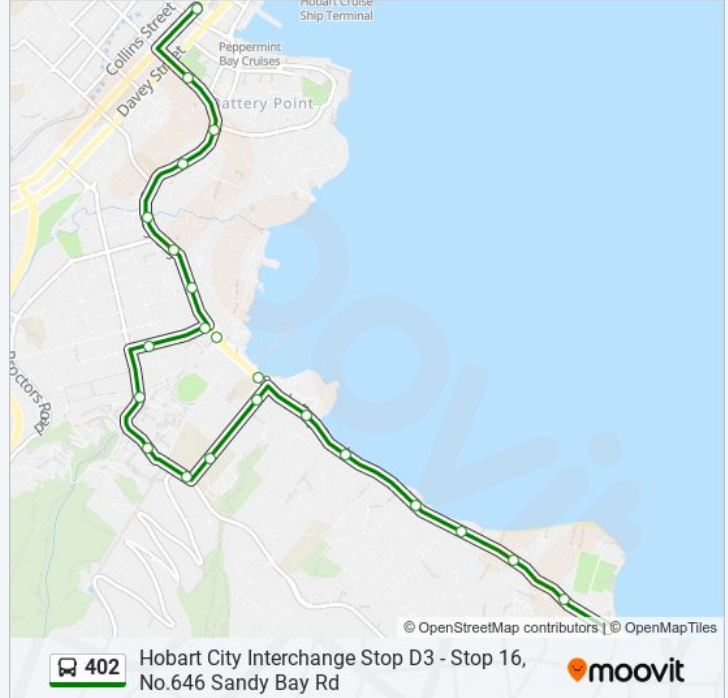

## Hobart City Interchange Stop D3 - Stop 16, No.646 Sandy Bay Rd

Get The App

The 402 bus line (Hobart City Interchange Stop D3 - Stop 16, No.646 Sandy Bay Rd) has 2 routes. For regular weekdays, their operation hours are:

### Direction: Hobart City

21 stops

[VIEW LINE SCHEDULE](#)

- Stop 18, No.625 Sandy Bay Rd (Cnr Wayne Ave)
- Stop 17, No.593 Sandy Bay Rd
- Stop 16, No.551 Sandy Bay Rd
- Stop 15, No.521 Sandy Bay Rd
- Stop 14, No.487 Sandy Bay Rd
- Stop 13, No.443 Sandy Bay Rd
- Stop 12, No.403 Sandy Bay Rd (Opp. Wrest Point)
- Opp.No.4 Nelson Rd
- Nelson Rd Near Hutchins School
- Stop 13, Opposite Hutchins School, Churchill Ave
- Stop 12, University Terminus
- Stop 11, Outside Tuu Building, Churchill Ave
- No.33 York St
- No.1a York St
- Stop 9, No.271 Sandy Bay Rd
- Stop 8, No.217 Sandy Bay Rd
- Stop 7, No.143 Sandy Bay Rd
- Sandy Bay Rd Cnr Albuera St
- Stop 5, No.39 Sandy Bay Rd
- Stop 4, Conservatorium, Sandy Bay Rd
- Macquarie St Outside St Davids Cathedral

### 402 bus Info

**Direction:** Hobart City

**Stops:** 21

**Trip Duration:** 16 min

**Line Summary:**

**Direction: Lower Sandy Bay**

19 stops

[VIEW LINE SCHEDULE](#)

- Hobart City Franklin Square
- Stop 3, No.36 Davey St
- Stop 4 Out, St David's Park, Sandy Bay Rd
- Stop 5, No.48 Sandy Bay Rd
- Stop 6, 120 Sandy Bay Rd
- Stop 7, No.230 Sandy Bay Rd
- Stop 8, No.282 Sandy Bay Rd
- No.4 York St
- No.32 York St
- Stop 11, Utas Churchill Ave Opp. Tuu Building
- Stop 12, Utas Churchill Ave Outside Admin
- Nelson Rd Near Hutchins Junior School
- No.6 Nelson Rd
- Stop 11, No.410 Sandy Bay Rd (Wrest Point)
- Stop 12, Sandy Bay Rd Opp. Waimea Ave
- Stop 13, No.488 Sandy Bay Rd
- Stop 14, No.556 Sandy Bay Rd
- Stop 15, No.620 Sandy Bay Rd