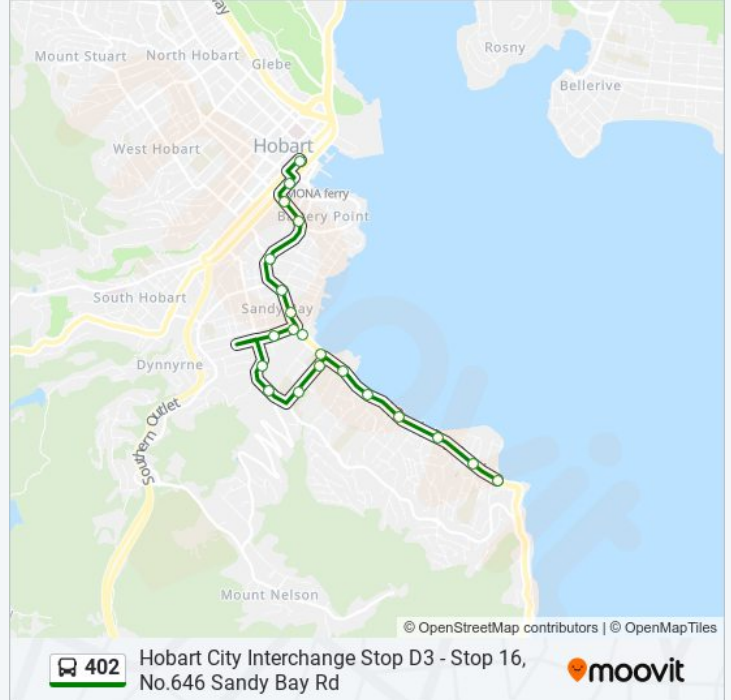

Stop 16, No.646 Sandy Bay Rd

402 bus time schedules and route maps are available in an offline PDF at moovitapp.com. Use the Moovit App to see live bus times, train schedule or subway schedule, and step-by-step directions for all public transit in Hobart.

© 2024 Moovit - All Rights Reserved