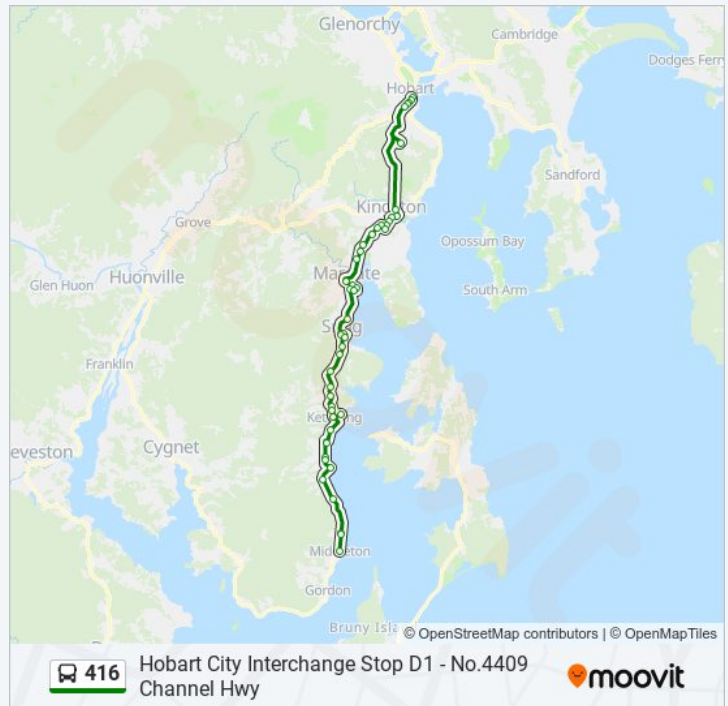

Groningen Rd Before Sthn Outlet

Stop 7, No.319 Macquarie St

Stop 5, No.207 Macquarie St

Stop 4, No.181 Macquarie St

Macquarie St Outside St Davids Cathedral

Direction: Middleton

46 stops

[VIEW LINE SCHEDULE](#)

No.3 Redwood Rd

Opp.No.170 Channel Hwy

Huntingfield Park & Ride Stop B

No.1315 Channel Hwy

Opp. No.1372 Channel Hwy

Channel Hwy Cnr Howden Rd

Margate Central, No.1703 Channel Hwy

No.56 Beach Rd

Channel Hwy/Oxleys Rd

Friday

16:05

Saturday

Not Operational

416 bus Info

Direction: Middleton

Stops: 46

Trip Duration: 77 min

Line Summary:

Channel Hwy/Whittons Rd

No.3311 Channel Hwy (Opp. Clear Creek Rd)

Channel Hwy/Woodbridge Hill Rd

Opp.No.3472 Channel Hwy

No.3575 Channel Hwy

Channel Hwy/Gumpits Rd