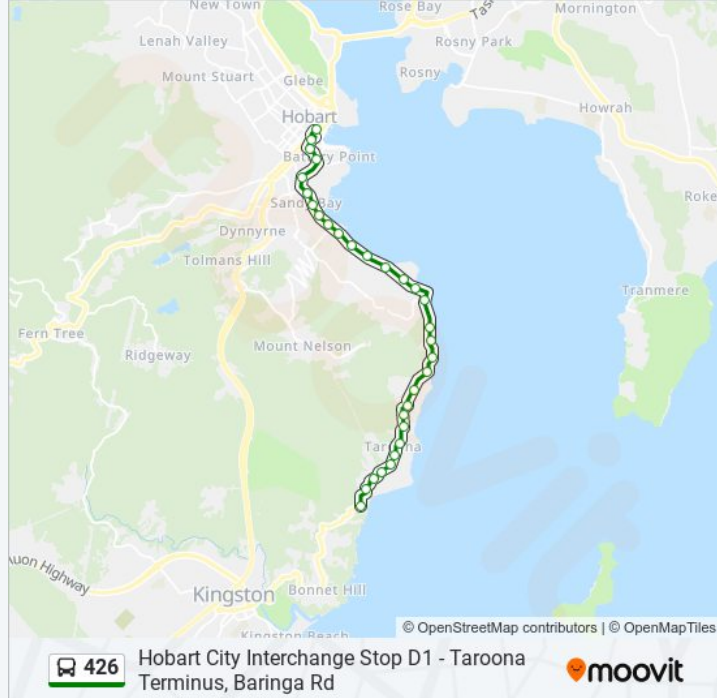

Hobart City Interchange Stop D1 - Taroona Terminus, Baringa Rd

Get The App

The 426 bus line (Hobart City Interchange Stop D1 - Taroona Terminus, Baringa Rd) has 2 routes. For regular weekdays, their operation hours are:

Direction: Taroona

31 stops

[VIEW LINE SCHEDULE](#)

Hobart City Franklin Square

Stop 3, No.36 Davey St

Stop 4 Out, St David's Park, Sandy Bay Rd

Stop 5, No.48 Sandy Bay Rd

Stop 6, 120 Sandy Bay Rd

Line Summary:

Stop 20, Sandy Bay Rd Outside Pearces Park

Stop 21, No.898 Sandy Bay Rd

Stop 22, Channel Hwy / Utiakah Dr

Stop 23, No.50 Channel Hwy

Stop 24, No.70 Channel Hwy

Stop 25, Opp.No.117 Channel Hwy

Stop 26, Channel Hwy Outside Taroon High

Stop 27, Opp.No.155 Channel Hwy

Stop 28, No.142 Channel Hwy

Stop 29, Channel Hwy Past Taroon Cr

Stop 30, No.184 Channel Hwy

Stop 31, No.204 Channel Hwy

Taroon Terminus, Baringa Rd

426 bus time schedules and route maps are available in an offline PDF at moovitapp.com. Use the Moovit App to see live bus times, train schedule or subway schedule, and step-by-step directions for all public transit in Hobart.