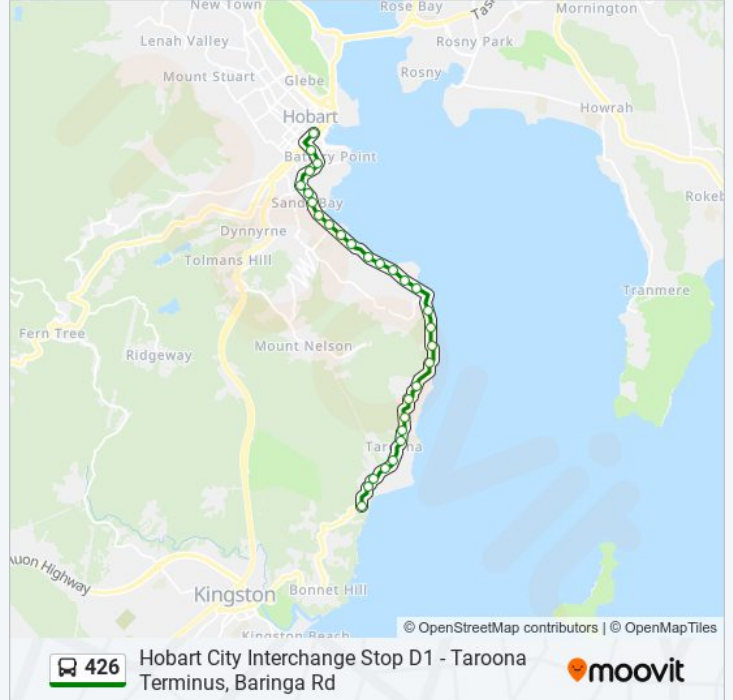

- Taroona Terminus, Baringa Rd
- Stop 31, No.231 Channel Hwy
- Stop 30, No.209 Channel Hwy
- Stop 29, No.183 Channel Hwy
- Stop 28, No.165 Channel Hwy
- Stop 27, No.145 Channel Hwy (Opp. Taroona High)
- Stop 26, No.121 Channel Hwy
- Stop 25, No.101 Channel Hwy
- Stop 24, No.47 Channel Hwy
- Stop 23, Channel Hwy / Oakleigh Ave
- Stop 22, No.849 Sandy Bay Rd
- Stop 21, Sandy Bay Rd / Pauldon Dr
- Stop 20, No.743 Sandy Bay Rd
- Stop 19, No.697 Sandy Bay Rd
- Stop 18, No.625 Sandy Bay Rd (Cnr Wayne Ave)
- Stop 17, No.593 Sandy Bay Rd
- Stop 16, No.551 Sandy Bay Rd
- Stop 15, No.521 Sandy Bay Rd
- Stop 14, No.487 Sandy Bay Rd
- Stop 13, No.443 Sandy Bay Rd

426 bus Info

Direction: Hobart City

Stops: 30

Trip Duration: 23 min

Line Summary:

Stop 12, No.403 Sandy Bay Rd (Opp. Wrest Point)

Stop 11, Outside Mt Carmel College, Sandy Bay Rd

Stop 10, No.301 Sandy Bay Rd

Stop 9, No.271 Sandy Bay Rd

Stop 8, No.217 Sandy Bay Rd

Stop 7, No.143 Sandy Bay Rd

Sandy Bay Rd Cnr Albuera St

Stop 5, No.39 Sandy Bay Rd

Stop 4, Conservatorium, Sandy Bay Rd

Macquarie St Outside St Davids Cathedral

Direction: Taroona

31 stops

[VIEW LINE SCHEDULE](#)

Hobart City Franklin Square

Stop 3, No.36 Davey St

Stop 4 Out, St David's Park, Sandy Bay Rd

Stop 5, No.48 Sandy Bay Rd

Stop 6, 120 Sandy Bay Rd