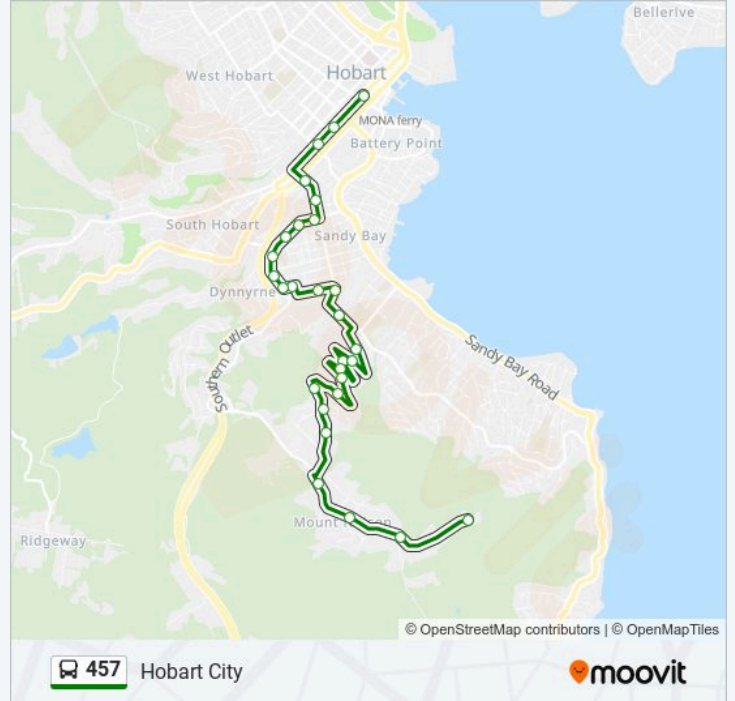

457 bus Info

Direction: Hobart City

Stops: 29

Trip Duration: 26 min

Line Summary:

Stop 11, No.98 King St

Stop 10, No.86 King St

Stop 8, No.6-8 Regent St

Stop 7, No.10 Antill St

Stop 6, No.293 Macquarie St

Stop 5, No.207 Macquarie St

Stop 4, No.181 Macquarie St

Macquarie St Outside St Davids Cathedral

Direction: Mount Nelson

32 stops

[VIEW LINE SCHEDULE](#)

Hobart City Franklin Square

Stop 2, No.34 Davey St

Stop 6, No.94 Davey Street (Anglesea Barracks)

Stop 7, No.142-146 Davey St (St Anns)

Stop 8, No.5 Antill St

Stop 9, No.13-15 Regent St

Stop 10, No.107 King St

Stop 28, No.631 Nelson Rd

Stop 29, No.653 Nelson Rd

Mt Nelson Signal Station

457 bus time schedules and route maps are available in an offline PDF at moovitapp.com. Use the Moovit App to see live bus times, train schedule or subway schedule, and step-by-step directions for all public transit in Hobart.