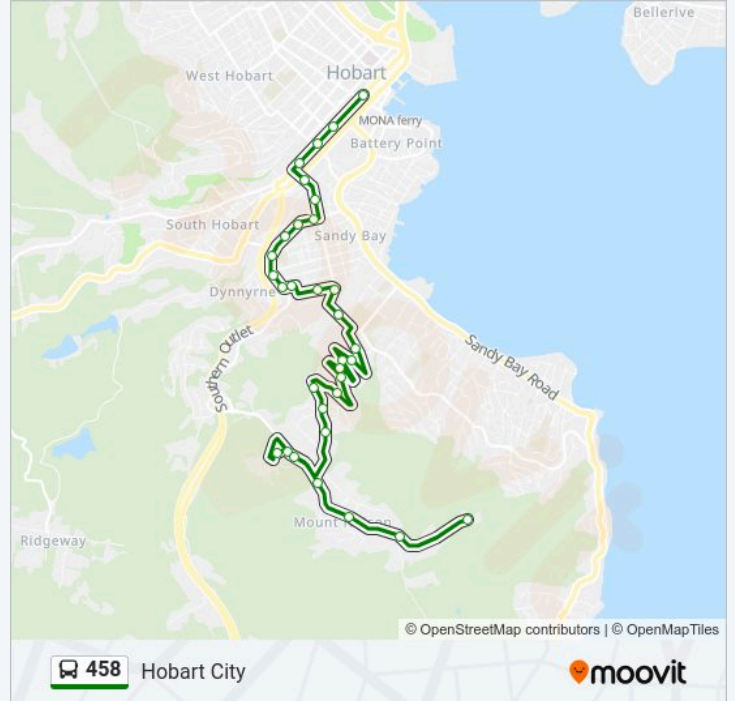

458 bus Info

Direction: Hobart City

Stops: 32

Trip Duration: 30 min

Line Summary:

Stop 15, No.94 Nelson Rd

Stop 12, University Terminus

Stop 11, Outside Tuu Building, Churchill Ave

No.52 Alexander St

No.72 View St

Stop 15, No.37 Proctors Rd

Stop 14, No.19 Proctors Rd

Stop 13, No.1a Proctors Rd

Stop 12, No.112 King St

Stop 11, No.98 King St

Stop 10, No.86 King St

Stop 8, No.6-8 Regent St

Stop 7, No.10 Antill St

Stop 6, No.293 Macquarie St

Stop 5, No.207 Macquarie St

Stop 4, No.181 Macquarie St

Macquarie St Outside St Davids Cathedral

458 bus time schedules and route maps are available in an offline PDF at moovitapp.com. Use the Moovit App to see live bus times, train schedule or subway schedule, and step-by-step directions for all public transit in Hobart.

© 2024 Moovit - All Rights Reserved