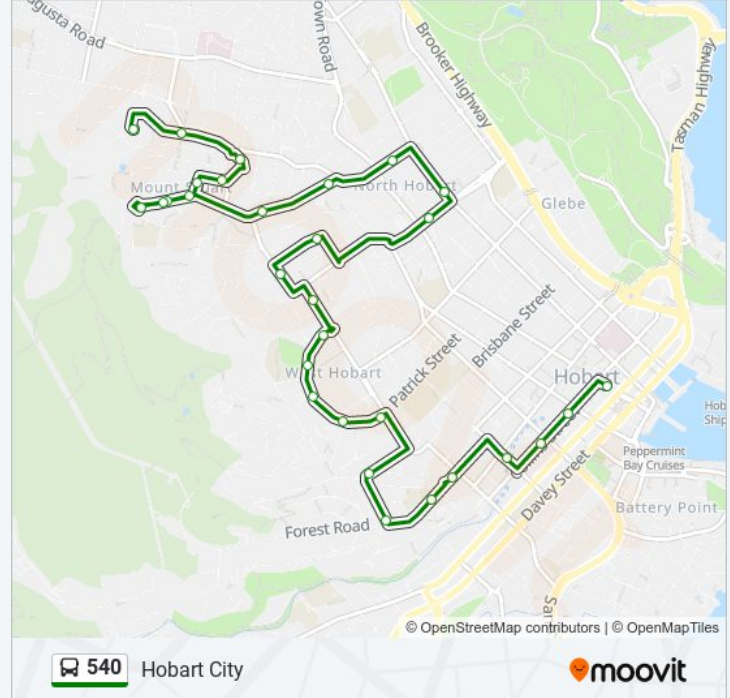

No.51 Arthur St

No.47 Burnett St

Stop 7, No.312 Argyle St

No.84 Federal St

No.11 Elphinstone Rd

No.56 Mt Stuart Rd

Stop 12, No.70 Mt Stuart Rd

Stop 13, No.82 Mt Stuart Rd

Stop 14, No.108 Mt Stuart Rd

Stop 15, No.122 Mt Stuart Rd

Stop 14, No.87 Mt Stuart Rd

Stop 13, No.73a Mount Stuart Rd

Stop 18, No.7 Raymont Tce

Stop 19, No.8 Gordon Ave

Stop 20, No.24 Gordon Ave

No.15 Salier Cr, Mt Stuart

540 bus time schedules and route maps are available in an offline PDF at moovitapp.com. Use the Moovit App to see live bus times, train schedule or subway schedule, and step-by-step directions for all public transit in Hobart.

© 2024 Moovit - All Rights Reserved