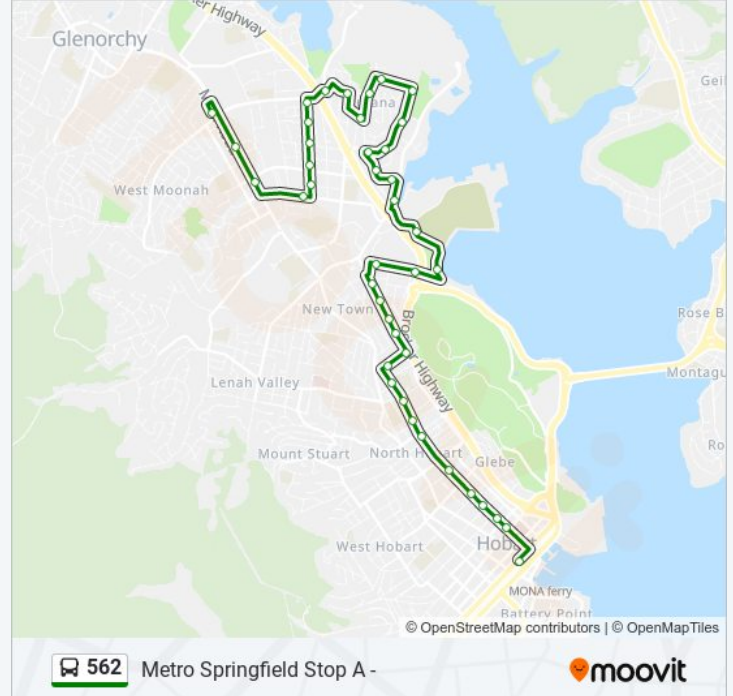

Stop 13, No.328 Park St

Stop 14, No.350 Park St

Stop 15, No.370 Park St

Stop 16, Park St Opp. Harbroe Ave

Opp.No.62 Bellevue Parade

Opp.No.22b Bellevue Parade

Cornelian Bay, Queens Walk Opp Boathouse

Queens Walk, Stainforth Court

Apex Park, Risdon Road

No.8 Lennox Ave

Opp.No.25 Lennox Ave

No.16 Ashbolt Cres

No.34 Ashbolt Cres

No.64 Ashbolt Cres

Stop 26, No.104 Ashbolt Cres

No.3 Ash St

No.119 Lennox Ave

Opp.No.6 Michael St

No.25 O'Grady Ave

Brooker Inn, O'Grady Ave

No.111 Central Ave

No.87 Central Ave

Stop 35, No.59 Central Ave

Stop 37, No.36 Central Ave

Stop 37, No.23 Central Ave

Stop 38, No.81 Albert Road

Stop 18, No.90 Main Rd (Moonah Shops)

Stop 19, No.164 Main Rd

Metro Springfield Stop A

562 bus time schedules and route maps are available in an offline PDF at moovitapp.com. Use the Moovit App to see live bus times, train schedule or subway schedule, and step-by-step directions for all public transit in Hobart.