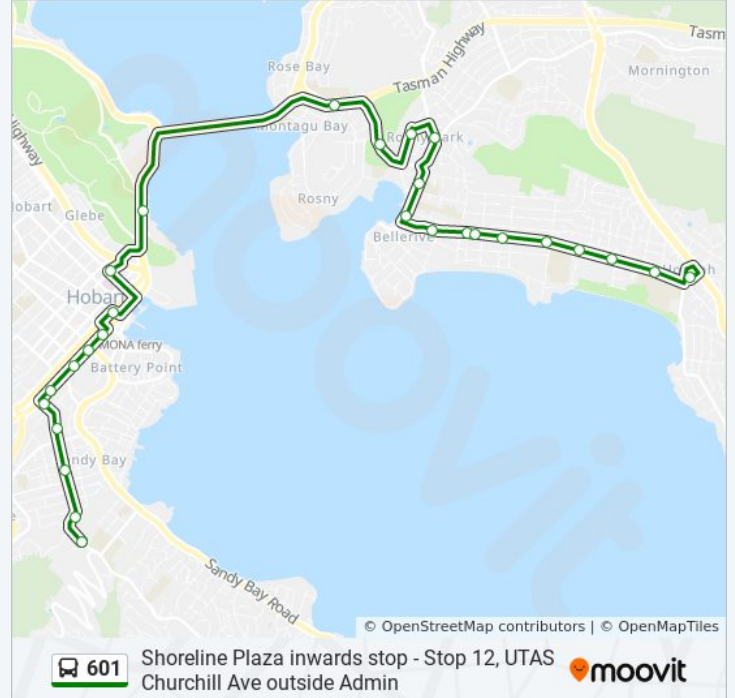

Stop 7, No.142-146 Davey St (St Anns)

Stop 8, No.5 Antill St

Stop 9, No.13-15 Regent St

Stop 10, Opp.No.78 Regent St

Stop 11, Utas Churchill Ave Opp. Tuu Building

Stop 12, Utas Churchill Ave Outside Admin

601 bus time schedules and route maps are available in an offline PDF at moovitapp.com. Use the Moovit App to see live bus times, train schedule or subway schedule, and step-by-step directions for all public transit in Hobart.

© 2024 Moovit - All Rights Reserved