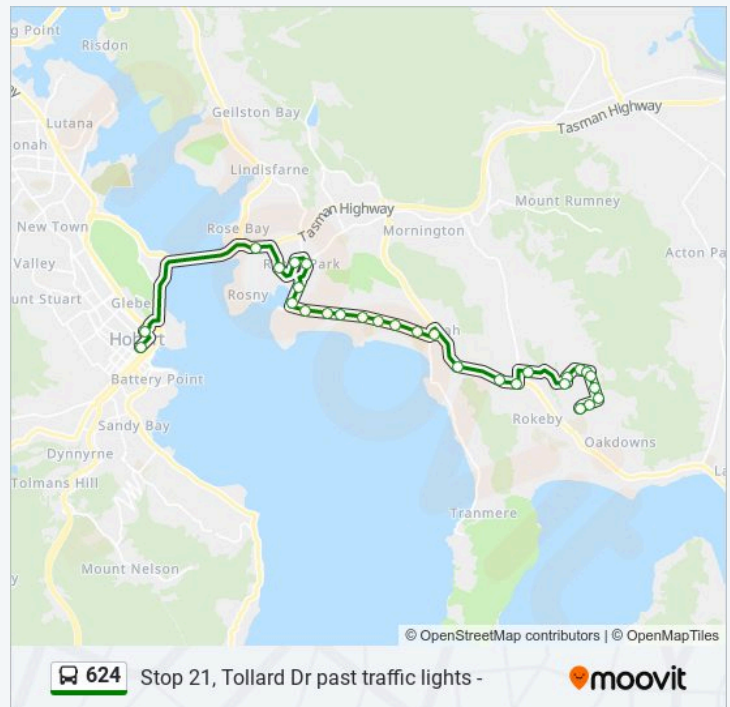

Stop 4, Rosny Hill Rd Outside Rosny College

Stop 3, Tasman Highway Near Sports Centre

Stop 1, Liverpool St Outside Menzies Centre

(Set Down Only) Collins St Opp. Elizabeth St Mall

Friday 19:10

Saturday Not Operational

### 624 bus Info

**Direction:** Clarendon Vale

**Stops:** 29

**Trip Duration:** 30 min

**Line Summary:**

### Direction: Hobart City

49 stops

[VIEW LINE SCHEDULE](#)

Stop 21, Tollard Dr Past Traffic Lights

Stop 22, No.51 Tollard Drive

Stop 23, Tollard Dr at Neilson Park

Stop 24, Tollard Drive Past Hart Place

Stop 27, No.173 Tollard Drive

Stop 28, Duntroon Dr / Arden Dr

Stop 29, Duntroon Dr / Arden Dr

Stop 30, Duntroon Dr / Fountain Cir

Stop 31, Duntroon Dr Before Hookey St

Stop 33, No.25 Free St

Stop 34, Burtonia St / Banyalla St