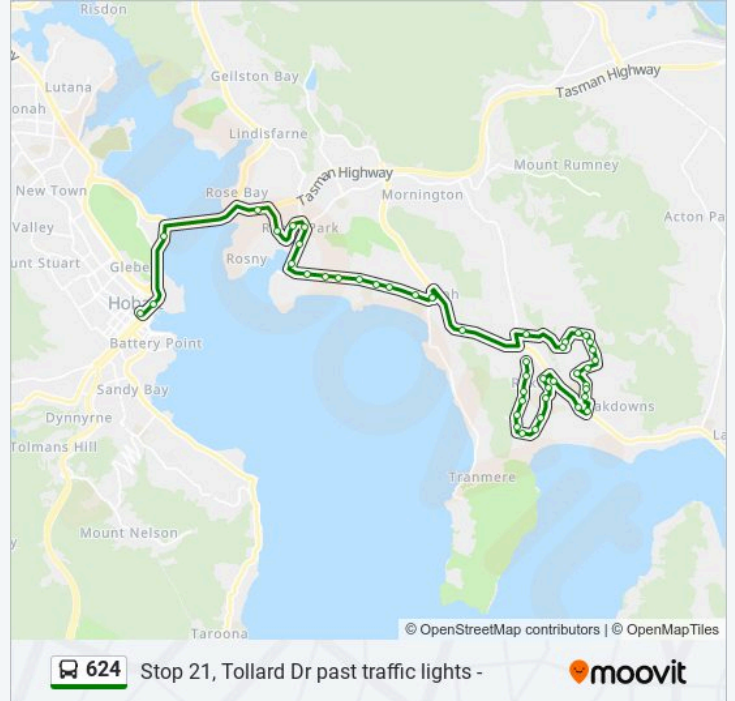

Stop 69, No.33 Rokeby Rd

Stop 68, Rokeby Rd Before Burtonia St

Stop 34, No.15 Burtonia St

Stop 33, No.28 Free St

Stop 31, Duntroon Dr / Hookey St

Stop 30, No.82 Duntroon Dr

Stop 29, No.50 Duntroon Drive

Stop 28, No.12 Duntroon Dr

Stop 27, No.134 Tollard Dr

Stop 26, No.114 Tollard Dr

Stop 25, Tollard Drive

Stop 24, Tollard Dr / Hart Pl

Stop 23, Tollard Dr / Atkins St

Stop 22, Tollard Dr / Kimberley St

**Direction: Clarendon Vale**

29 stops

Stop 80, No.133 Rockingham Dr

Stop 79, No.5 Mockridge Rd

Stop 78, Mockridge Rd Outside C.V Primary

Stop 77, No.89 Mockridge Rd

Goodwins Rd Cnr Mockridge Rd

No.103-105 Goodwins Rd

Stop 21, Rokeby Rd / Tollard Dr

Stop 27, No.173 Tollard Drive

Stop 28, Duntroon Dr / Arden Dr

Stop 29, Duntroon Dr / Arden Dr

Stop 30, Duntroon Dr / Fountain Cir

Stop 31, Duntroon Dr Before Hookey St

Stop 33, No.25 Free St

Stop 34, Burtonia St / Banyalla St