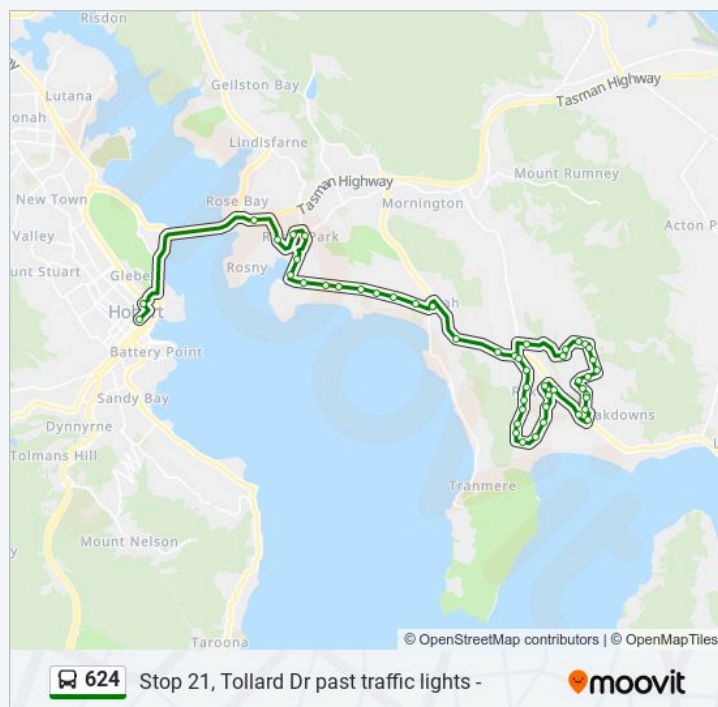

Stop 15, No.179 Clarence St

Friday

06:34 - 22:36

Saturday

08:55 - 22:36

### 624 bus Info

**Direction:** Hobart City

**Stops:** 49

**Trip Duration:** 30 min

**Line Summary:**

Stop 14, No.135-139 Clarence St

Stop 13, No.125 Clarence St

Stop 12, Clarence St Outside Dog Park