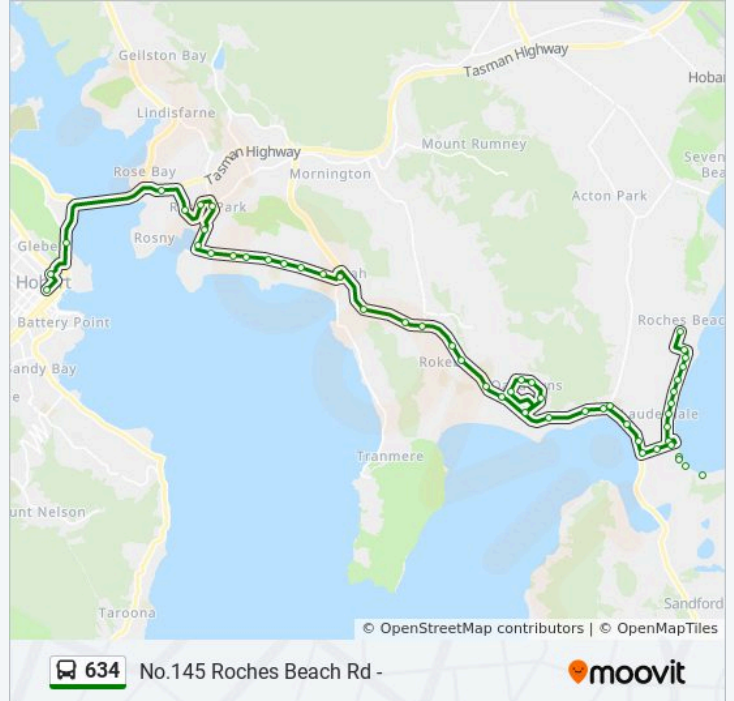

634 bus Info

Direction: Hobart City

Stops: 51

Trip Duration: 42 min

Line Summary:

Stop 77, No.347 South Arm Rd
 Stop 73, No.231 South Arm Rd
 No.43 Oakdowns Pde
 No.85-87 Oakdowns Pde
 No.125 Oakdowns Pde
 No.21 Cavenor Dr
 No.20 Horsham Rd
 Stop 71, No.73 South Arm Rd
 Stop 69, No.33 Rokeby Rd
 Stop 68, Rokeby Rd Before Burtonia St
 Stop 49, Rokeby Rd Before Diosma St
 Stop 21, Rokeby Rd / Tollard Dr
 Stop 20, Rokeby Rd (Garden Centre)
 Stop 19, Rokeby Rd Near Oceana Dr
 Howrah, Shoreline Plaza In
 Stop 17, No.229 Clarence St
 Stop 15, No.179 Clarence St
 Stop 14, No.135-139 Clarence St
 Stop 13, No.125 Clarence St
 Stop 12, Clarence St Outside Dog Park
 Stop 11, No.65 Clarence St
 Stop 9, Opp. No.38 Clarence St
 Stop 8, Opp. No.43 Cambridge Rd
 Stop 6, No.96 Cambridge Rd
 Stop 5, Opp.No.1 Gordons Hill Rd
 Rosny Bus Interchange
 Stop 4, Rosny Hill Rd Outside Rosny College
 Stop 3, Tasman Highway Near Sports Centre
 Stop 1, Liverpool St Outside Menzies Centre
 (Set Down Only) Collins St Opp. Elizabeth St Mall

Direction: Lauderdale

46 stops

634 bus Time Schedule

Lauderdale Route Timetable:

Hobart City Interchange

Stop 1, Macquarie St Past Campbell St

Stop 2, Tasman Hwy (Govt. House)

Stop 3, Rosny Hill Rd Opposite Sports Centre

Stop 4, Rosny Hill Rd Opp. Rosny College

Rosny Bus Interchange

Stop 5, No.1 Gordons Hill Rd

Stop 6, No.95 Cambridge Rd

Stop 8, No.51 Cambridge Rd

Stop 9, No.48 Clarence St

Stop 11, No.86 Clarence St

Stop 12, No.114 Clarence St