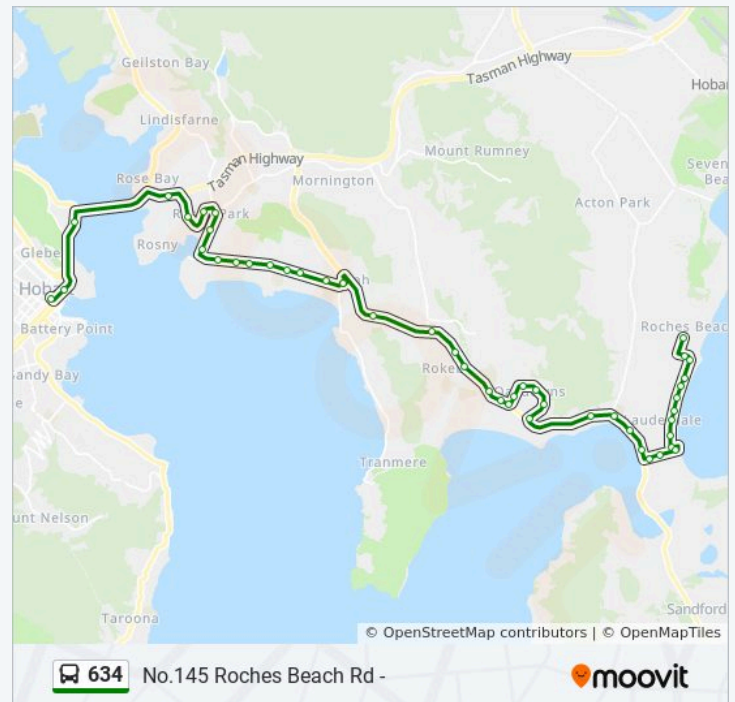

Hobart City Interchange

Stop 1, Macquarie St Past Campbell St

Stop 2, Tasman Hwy (Govt. House)

Stop 3, Rosny Hill Rd Opposite Sports Centre

Stop 4, Rosny Hill Rd Opp. Rosny College

Rosny Bus Interchange

Stop 5, No.1 Gordons Hill Rd

Stop 6, No.95 Cambridge Rd

Stop 8, No.51 Cambridge Rd

Stop 9, No.48 Clarence St

Stop 11, No.86 Clarence St

Stop 12, No.114 Clarence St

Stop 13, No.164 Clarence St

Stop 14, No.200 Clarence St

Stop 15, No.230 Clarence St

Stop 17. No.290 Clarence St

Howrah, Shoreline Plaza Out

Stop 19, Rokeby Rd Past Merindah St

Rokeby Rd Near Pass Rd

Stop 49, Rokeby Rd Opp. Diosma St

Stop 68, Rokeby Rd Past Burtonia St

Stop 69, Rokeby Rd Outside Percy Park

Stop 70, South Arm Rd Outside Rokeby P.O

Stop 71, No.72 South Arm Rd

No.11 Horsham Rd

No.16 Cavenor Dr

No.120 Oakdowns Pde

No.84 Oakdowns Pde

Oakdowns Pde Past Estramina Dr

Stop 77, No.334 Sth Arm Rd

Stop 78, South Arm Rd Outside Lauderdale Primary

Sunday	Not Operational
Monday	07:26 - 21:25
Tuesday	07:26 - 21:25
Wednesday	07:26 - 21:25
Thursday	07:26 - 21:25
Friday	07:26 - 23:25
Saturday	08:55 - 23:25

634 bus Info

Direction: Lauderdale

Stops: 46

Trip Duration: 42 min

Line Summary: