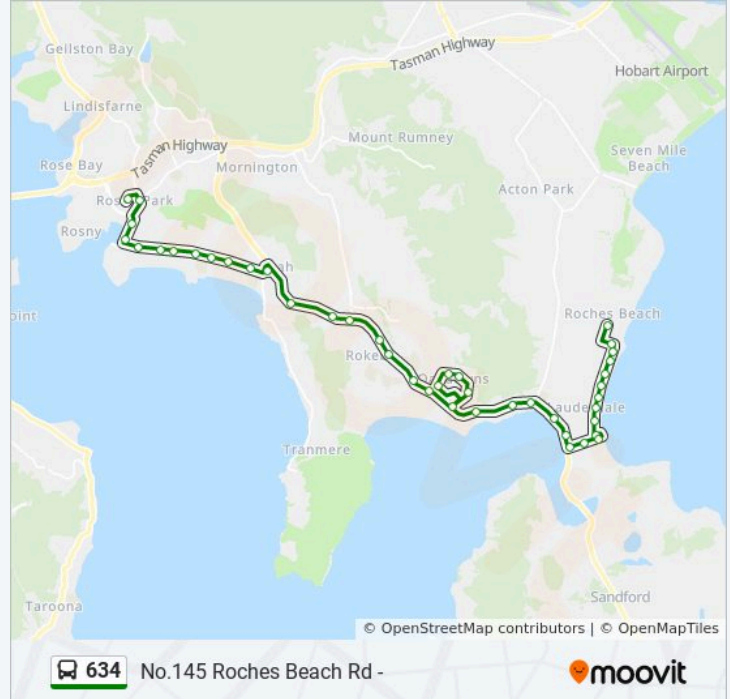

Stop 79, South Arm Rd Opp. Ringwood Rd

Stop 78, No.401 South Arm Rd

Stop 77, No.347 South Arm Rd

Stop 73, No.231 South Arm Rd

No.43 Oakdowns Pde

No.85-87 Oakdowns Pde

No.125 Oakdowns Pde

No.21 Cavenor Dr

No.20 Horsham Rd

Stop 71, No.73 South Arm Rd

Stop 69, No.33 Rokeby Rd

Stop 68, Rokeby Rd Before Burtonia St

Stop 49, Rokeby Rd Before Diosma St

Stop 21, Rokeby Rd / Tollard Dr

Stop 20, Rokeby Rd (Garden Centre)

Stop 19, Rokeby Rd Near Oceana Dr

Howrah, Shoreline Plaza In

Stop 17, No.229 Clarence St

Stop 15, No.179 Clarence St

Stop 14, No.135-139 Clarence St

Stop 13, No.125 Clarence St

Stop 12, Clarence St Outside Dog Park

Stop 11, No.65 Clarence St

Stop 9, Opp. No.38 Clarence St

Stop 8, Opp. No.43 Cambridge Rd

Stop 6, No.96 Cambridge Rd

Stop 5, Opp.No.1 Gordons Hill Rd

Rosny Bus Interchange

634 bus time schedules and route maps are available in an offline PDF at moovitapp.com. Use the Moovit App to see live bus times, train schedule or subway schedule, and step-by-step directions for all public transit in Hobart.

© 2024 Moovit - All Rights Reserved