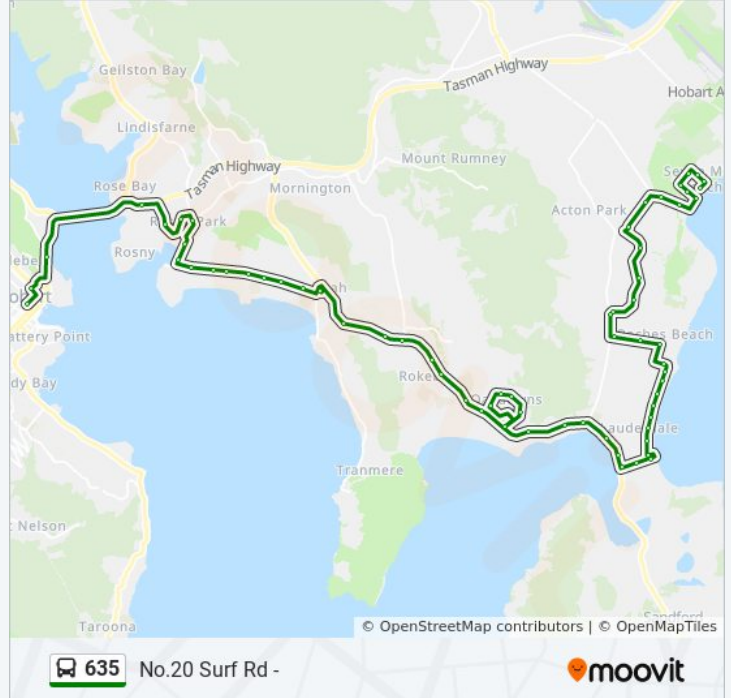

**Stops:** 64

**Trip Duration:** 53 min

**Line Summary:**

Stop 89, No.83 Bangalee St  
Stop 88, No.55 Bangalee St  
Stop 87, No.29 Bangalee St  
Stop 86, Opp.No.24 Bangalee St  
Stop 89, No.11a Bangalee St  
Stop 84, No.78 North Terrace  
Stop 83, No.79 South Terrace  
Stop 82, No.33 South Terrace  
Stop 81, South Terrace Cnr South Arm Rd  
Stop 80, Opp. No.512 South Arm Rd  
Stop 79, South Arm Rd Opp. Ringwood Rd  
Stop 78, No.401 South Arm Rd  
Stop 77, No.347 South Arm Rd  
Stop 73, No.231 South Arm Rd  
No.43 Oakdowns Pde  
No.85-87 Oakdowns Pde  
No.125 Oakdowns Pde  
No.21 Cavenor Dr  
No.20 Horsham Rd  
Stop 71, No.73 South Arm Rd  
Stop 69, No.33 Rokeby Rd  
Stop 68, Rokeby Rd Before Burtonia St  
Stop 49, Rokeby Rd Before Diosma St  
Stop 21, Rokeby Rd / Tollard Dr  
Stop 20, Rokeby Rd (Garden Centre)  
Stop 19, Rokeby Rd Near Oceana Dr  
Howrah, Shoreline Plaza In  
Stop 17, No.229 Clarence St  
Stop 15, No.179 Clarence St  
Stop 14, No.135-139 Clarence St  
Stop 13, No.125 Clarence St  
Stop 12, Clarence St Outside Dog Park  
Stop 11, No.65 Clarence St

**635 bus Info**

**Direction:** Seven Mile Beach

**Stops:** 60

**Trip Duration:** 49 min

**Line Summary:**

635 No.20 Surf Rd -

moovit

Stop 70, South Arm Rd Outside Rokeby P.O

No.173 Seven Mile Beach Rd

No.137 Seven Mile Beach Rd

No.75 Seven Mile Beach Rd

No.17 Seven Mile Beach Rd

No.2a Lewis Ave

No.20 Surf Rd

635 bus time schedules and route maps are available in an offline PDF at [moovitapp.com](https://www.moovitapp.com). Use the Moovit App to see live bus times, train schedule or subway schedule, and step-by-step directions for all public transit in Hobart.