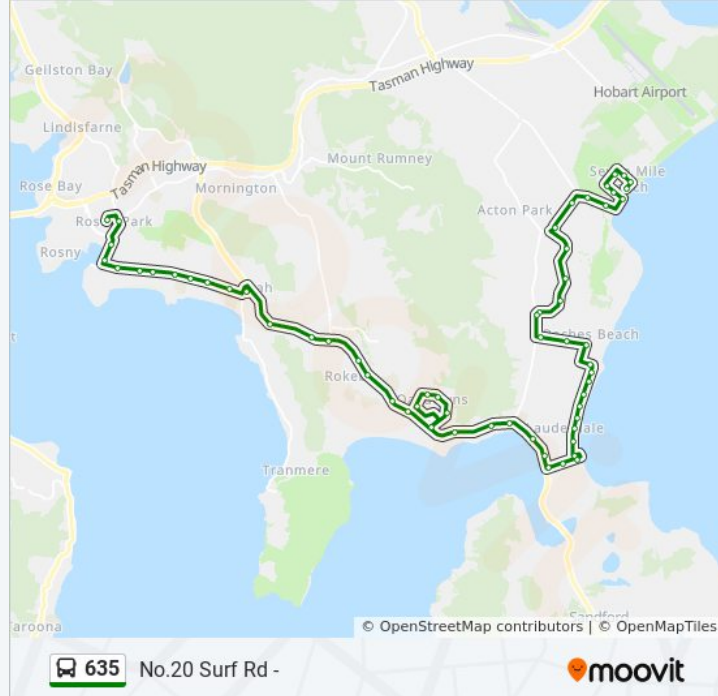

Stop 19, Rokeby Rd Near Oceana Dr

Howrah, Shoreline Plaza In

Stop 17, No.229 Clarence St

Stop 15, No.179 Clarence St

Stop 14, No.135-139 Clarence St

Stop 13, No.125 Clarence St

Stop 12, Clarence St Outside Dog Park

Stop 11, No.65 Clarence St

Stop 9, Opp. No.38 Clarence St

Stop 8, Opp. No.43 Cambridge Rd

Stop 6, No.96 Cambridge Rd

Stop 5, Opp.No.1 Gordons Hill Rd

Rosny Park Terminus Stop F

**Direction: Seven Mile Beach**

60 stops

[VIEW LINE SCHEDULE](#)

Hobart City Interchange

Stop 1, Macquarie St Past Campbell St

Stop 2, Tasman Hwy (Govt. House)

Stop 3, Rosny Hill Rd Opposite Sports Centre

Stop 4, Rosny Hill Rd Opp. Rosny College

**635 bus Info**

**Direction:** Seven Mile Beach

**Stops:** 60

**Trip Duration:** 49 min

**Line Summary:**

635 No.20 Surf Rd -

moovit

Stop 70, South Arm Rd Outside Rokeby P.O