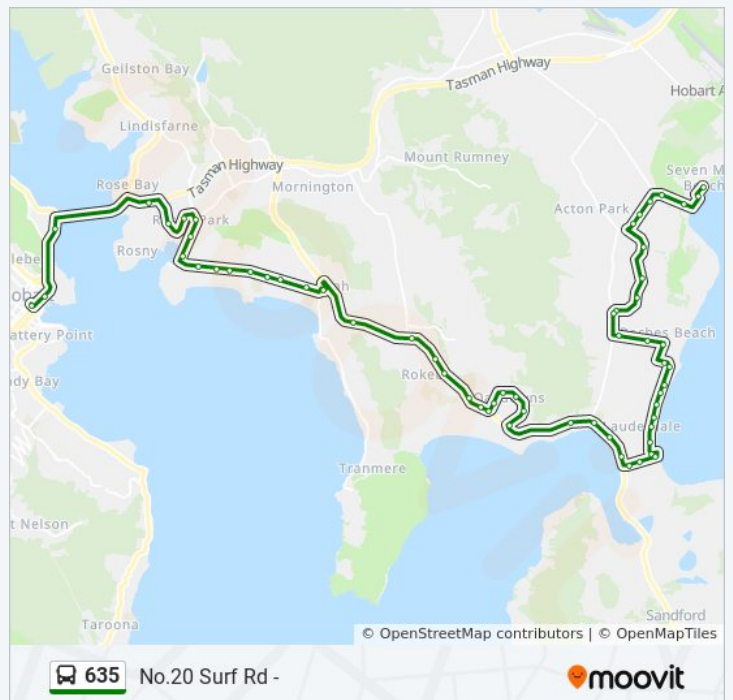

60 stops

[VIEW LINE SCHEDULE](#)

Hobart City Interchange

Stop 1, Macquarie St Past Campbell St

Stop 2, Tasman Hwy (Govt. House)

Stop 3, Rosny Hill Rd Opposite Sports Centre

Stop 4, Rosny Hill Rd Opp. Rosny College

Stop 69, Rokeby Rd Outside Percy Park

**635 bus Time Schedule**

Seven Mile Beach Route Timetable:

Sunday	09:36 - 17:36
Monday	17:01
Tuesday	17:01
Wednesday	17:01
Thursday	17:01
Friday	17:01
Saturday	09:55 - 17:55

**635 bus Info**

**Direction:** Seven Mile Beach

**Stops:** 60

**Trip Duration:** 49 min

**Line Summary:**

635 No.20 Surf Rd -

moovit

Stop 70, South Arm Rd Outside Rokeby P.O