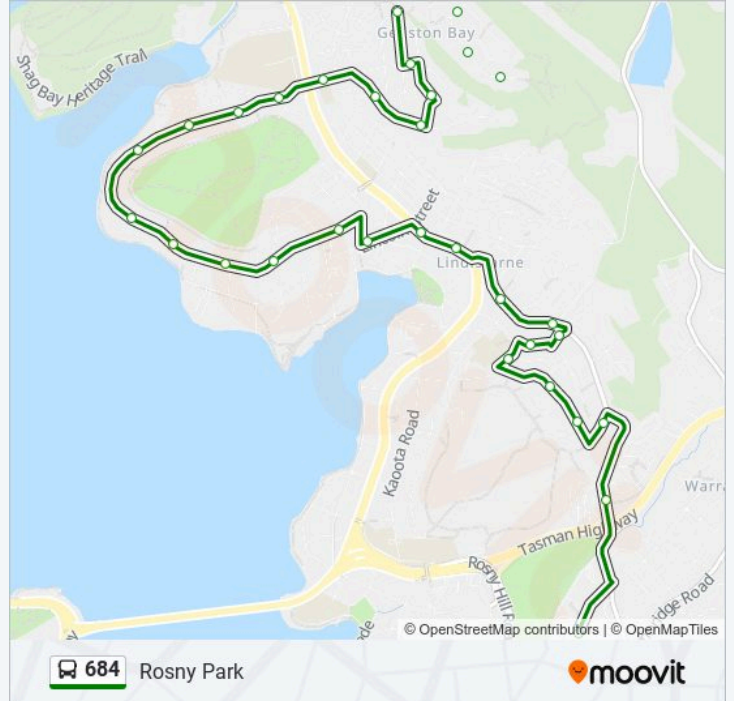

**Direction: Geilston Bay**

33 stops

[VIEW LINE SCHEDULE](#)

- Rosny Bus Interchange
- Stop 5, Bligh St Outside Library
- Fairway Rise Village
- No.11 Marril St
- Opp.No.62 St Helens Street
- Opp.No.38 St Helens Street
- No.26 Cottesloe St
- No.22 Henley St
- No.2 Glenelg St
- No.148 Gordons Hill Rd
- Stop 9, E. Derwent Hwy Opp. Hotel Beltana
- Stop 12, No.51 Lincoln St
- Stop 13, No.39 Lincoln St
- Stop 15, No.191 Derwent Ave
- Stop 16, No.161 Derwent Ave
- Stop 17, No.149c Derwent Ave
- Stop 18, No.131 Derwent Ave
- Stop 19, No.109 Derwent Ave
- Stop 20, No.89 Derwent Ave
- Stop 21, No.71 Derwent Ave
- No.43 Derwent Ave

**684 bus Info**

**Direction:** Geilston Bay

**Stops:** 33

**Trip Duration:** 20 min

**Line Summary:**

Stop 23, No.23 Derwent Ave  
 Stop 25, No.11 Derwent Ave  
 Golf Links Rd Outside Astor Park  
 Opp.No.39 Lindhill Ave  
 No.64 Lindhill Ave  
 No.21 Adina St  
 No.35 Fairfield Rd  
 No.13 Fairfield Rd  
 No.8 Eurobin St  
 No.6 Walana St  
 No.34 Walana St  
 Opp.No.58 Walana St

**Direction: Rosny Park**

32 stops

[VIEW LINE SCHEDULE](#)

Opp.No.58 Walana St  
 No.43 Walana St  
 No.5 Walana St  
 No.7 Eurobin St  
 Fairfield Rd Outside Park  
 No.40 Golf Links Rd  
 Opp.No.25 Adina St  
 No.71 Lindhill Ave  
 No.39 Lindhill Ave  
 Golf Links Rd Opp. Hedley Ct  
 Stop 25, No.14 Derwent Ave  
 Stop 23, No.34 Derwent Ave  
 Stop 22, No.58 Derwent Ave  
 Stop 21, No.90 Derwent Ave  
 Stop 19, No.140 Derwent Ave  
 Stop 18, No.168 Derwent Ave  
 Stop 17, No.190 Derwent Ave

**684 bus Info**

**Direction:** Rosny Park

**Stops:** 32

**Trip Duration:** 20 min

**Line Summary:**

Stop 16, No.206 Derwent Ave

Stop 15, No.232 Derwent Ave

Stop 13, St Aidans Lincoln St