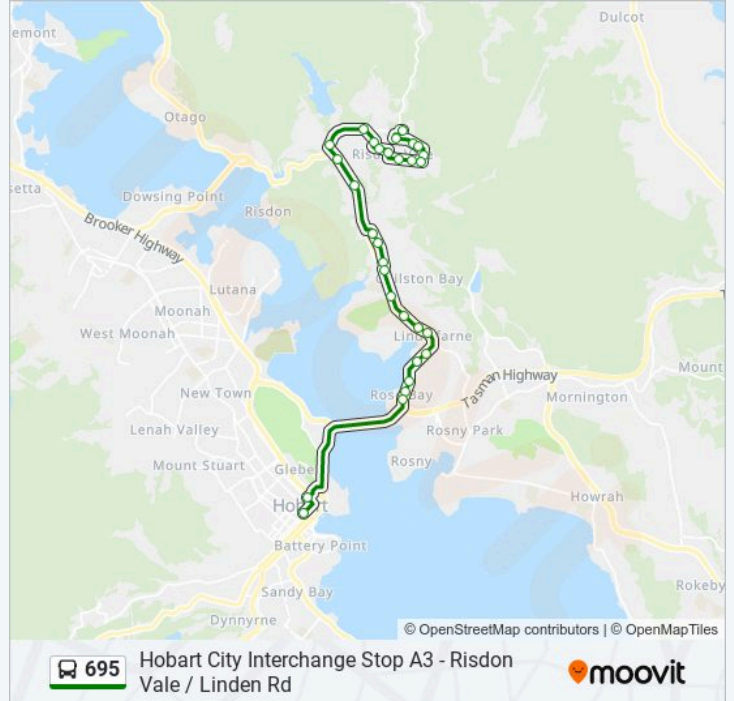

### 695 bus Info

**Direction:** Hobart City

**Stops:** 30

**Trip Duration:** 24 min

**Line Summary:**

Stop 11, E. Derwent Hwy Outside St Cuthberts

Stop 10, No.176 East Derwent Hwy

Stop 9, No.148 East Derwent Hwy

Stop 8, East Derwent Hwy (Lindisfarne Ps)

Stop 7, No.78 East Derwent Hwy

Stop 5, No.48 East Derwent Hwy

Stop 4, No.22 East Derwent Hwy

Stop 3, No.4 East Derwent Hwy

Stop 1, Liverpool St Outside Menzies Centre

(Set Down Only) Collins St Opp. Elizabeth St Mall

**Direction: Hobart City**

34 stops

[VIEW LINE SCHEDULE](#)

Hobart City Interchange

Stop 1, Macquarie St Past Campbell St

Stop 2, Tasman Hwy (Govt. House)

Stop 3, No.15 East Derwent Hwy

**Trip Duration:** 26 min

**Line Summary:**

Stop 13, No.251 East Derwent Hwy

Stop 14, E. Derwent Hwy Past Debomfords Ln

Stop 15, No.21 Clinton Rd

Stop 16, No.67 Clinton Rd

Stop 17, No.91 Clinton Rd

Stop 18, E Derwent Hwy (Near Piper Rd)