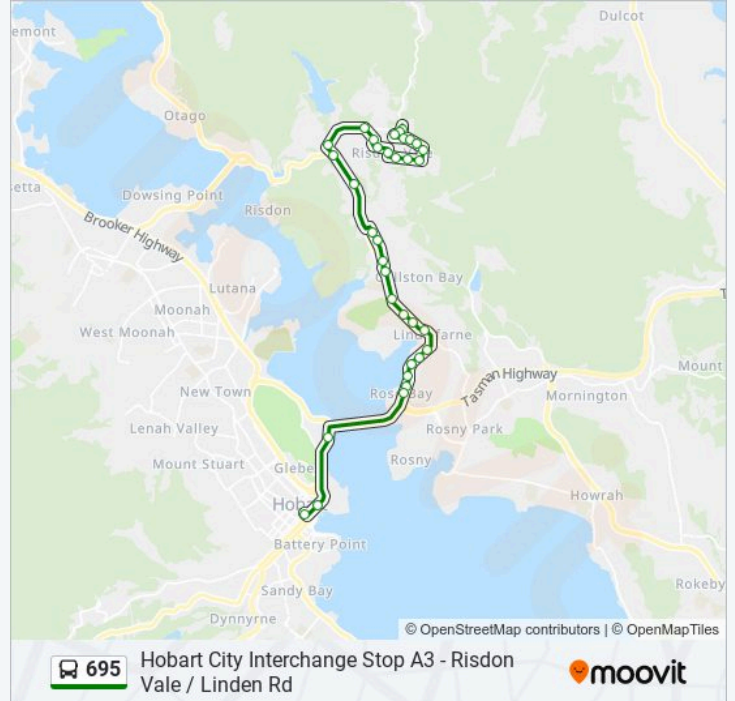

### 695 bus Info

**Direction:** Hobart City

**Stops:** 30

**Trip Duration:** 24 min

**Line Summary:**

Stop 11, E. Derwent Hwy Outside St Cuthberts

Stop 10, No.176 East Derwent Hwy

Stop 9, No.148 East Derwent Hwy

Hobart City Interchange

Stop 1, Macquarie St Past Campbell St

Stop 2, Tasman Hwy (Govt. House)

Stop 3, No.15 East Derwent Hwy

Stop 4, No.29 East Derwent Hwy

Stop 5, No.49 East Derwent Hwy

Stop 6, No.79 East Derwent Hwy

**Trip Duration:** 26 min

**Line Summary:**

Stop 13, No.251 East Derwent Hwy

Stop 14, E. Derwent Hwy Past Debomfords Ln

Stop 15, No.21 Clinton Rd

Stop 16, No.67 Clinton Rd

Stop 17, No.91 Clinton Rd

Stop 18, E Derwent Hwy (Near Piper Rd)

Stop 34, No.2 Linden Rd

Risdon Vale / Linden Rd

695 bus time schedules and route maps are available in an offline PDF at [moovitapp.com](https://moovitapp.com). Use the Moovit App to see live bus times, train schedule or subway schedule, and step-by-step directions for all public transit in Hobart.