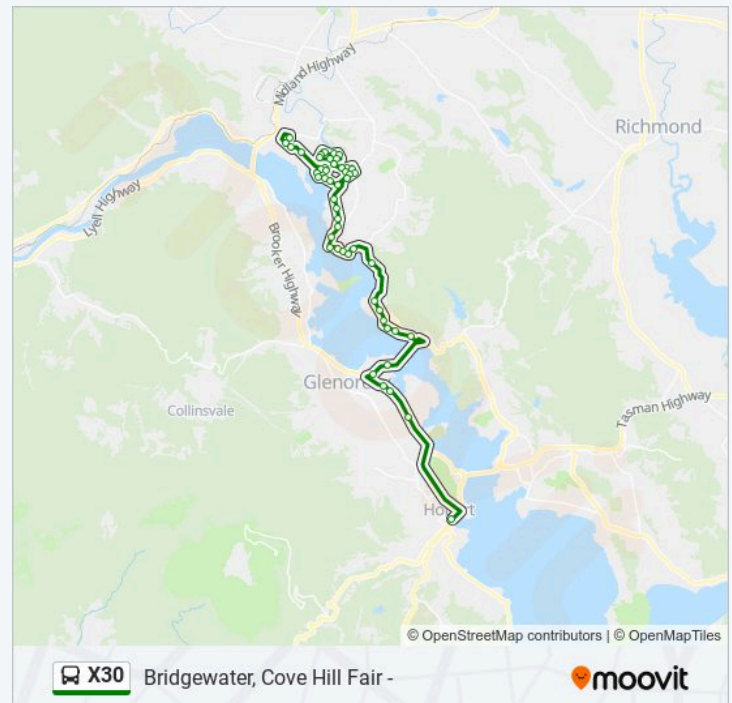

E Derwent Hwy (Herdsman's Cove)

E Derwent Hwy (Jordan River)

Opp. Bridgewater Plaza, Greenpoint Rd

Stop 57, Opp No.14 Green Point Rd

Bridgewater, Cove Hill Fair

Direction: Hobart City

54 stops

[VIEW LINE SCHEDULE](#)

No.63 Tottenham Rd

Sattler St / Tottenham Rd

Sattler St Before Veronica Cr

Sattler St / Veronica Cr (East)

No.60 Sattler St

No.20 Sattler St

No.20 Deak St

No.50 Tottenham Rd

Tottenham Rd Opp Bond Pl

Opposite No.12 Plymouth Rd

No.8 Lockhart St

No.22 Ashburton Rd

No.2b Ashburton Rd

X30 bus Time Schedule

Hobart City Route Timetable:

Sunday	Not Operational
Monday	07:15 - 07:40
Tuesday	07:15 - 07:40
Wednesday	07:15 - 07:40
Thursday	07:15 - 07:40
Friday	07:15 - 07:40
Saturday	Not Operational

X30 bus Info

Direction: Hobart City

Stops: 54

Trip Duration: 59 min

Line Summary:

Gage Road (Southern Side)
East Derwent Hwy Past Stanfield Dr
East Derwent Hwy Cnr Riviera Dr
E. Derwent Hwy Opp. Compton Rd
East Derwent Hwy / Old Beach Rd
No.28 Jetty Rd
No.76 Jetty Rd
Opposite No.99 Jetty Rd
Fouche Ave Opp Calm Pl
Fouche Ave Opp Eaves Ct
East Derwent Hwy Near Clives Ave
East Derwent Hwy / Cassidys Rd
Opposite No.205 Otago Bay Rd
Otago Bay Rd/Penenjou Dr
Otago Bay Rd / Lagoon Rd
No.56 Otago Bay Rd
Otago Bay Rd / Conrad Dr
East Derwent Hwy Near Direction Dr
Goodwood Rd Near Howard Rd
Goodwood Rd (Racecourse)
Stop 25, No.497 Brooker Hwy
Stop 24, No.435 Brooker Ave
Stop 21, No.359 Brooker Ave
Stop 1, Liverpool St Outside Menzies Centre
(Set Down Only) Collins St Opp. Elizabeth St Mall