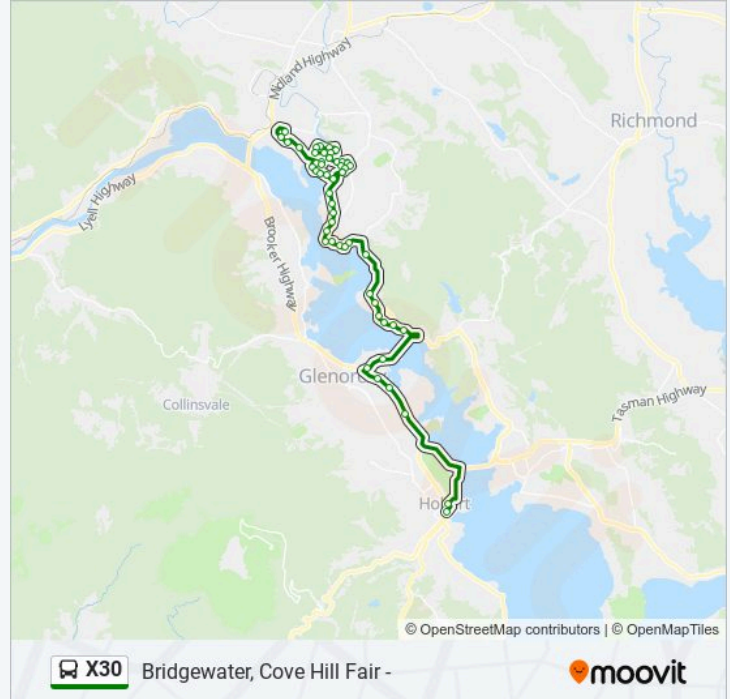

X30 bus Info

Direction: Gagebrook

Stops: 53

Trip Duration: 56 min

Line Summary:

East Derwent Hwy Opp Riviera Dr

East Derwent Hwy Before Stanfield Dr

No.15 Gage Rd (North Side)

E Derwent Hwy (Herdsman's Cove)

E Derwent Hwy (Jordan River)

Opp. Bridgewater Plaza, Greenpoint Rd

Stop 57, Opp No.14 Green Point Rd

Bridgewater, Cove Hill Fair

Direction: Hobart City

54 stops

[VIEW LINE SCHEDULE](#)

Bridgewater, Cove Hill Fair

Stop 57, No.8 Green Point Rd

Bridgewater Plaza, Green Point Rd

E Derwent Hwy (Jordan River)

E Derwent Hwy (Herdsmans Cove)

Lamprill Circle / Fisher Drive

No.68 Fisher Dr

No.32 Fisher Dr

No.63 Tottenham Rd

Sattler St / Tottenham Rd

Sattler St Before Veronica Cr

Sattler St / Veronica Cr (East)

No.60 Sattler St

No.20 Sattler St

No.20 Deak St

No.50 Tottenham Rd