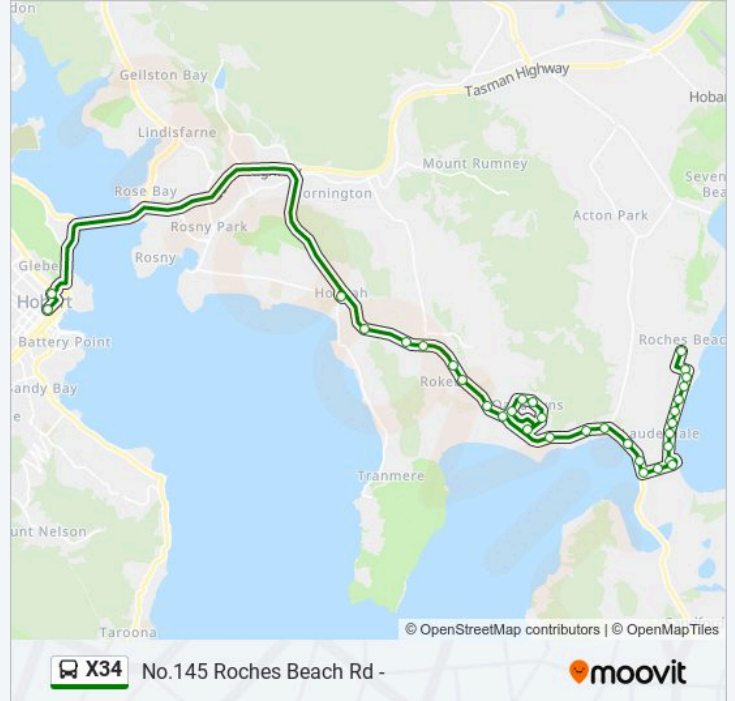

X34 bus Info

Direction: Hobart City

Stops: 33

Trip Duration: 42 min

Line Summary:

No.21 Cavenor Dr

No.20 Horsham Rd

Stop 71, No.73 South Arm Rd

Stop 69, No.33 Rokeby Rd

Stop 68, Rokeby Rd Before Burtonia St

Stop 49, Rokeby Rd Before Diosma St

Stop 21, Rokeby Rd / Tollard Dr

Stop 20, Rokeby Rd (Garden Centre)

Stop 19, Rokeby Rd Near Oceana Dr

Howrah, Shoreline Plaza In

Stop 1, Liverpool St Outside Menzies Centre

(Set Down Only) Collins St Opp. Elizabeth St Mall

Direction: Lauderdale

32 stops

[VIEW LINE SCHEDULE](#)

Hobart City Interchange

Stop 1, Macquarie St Past Campbell St