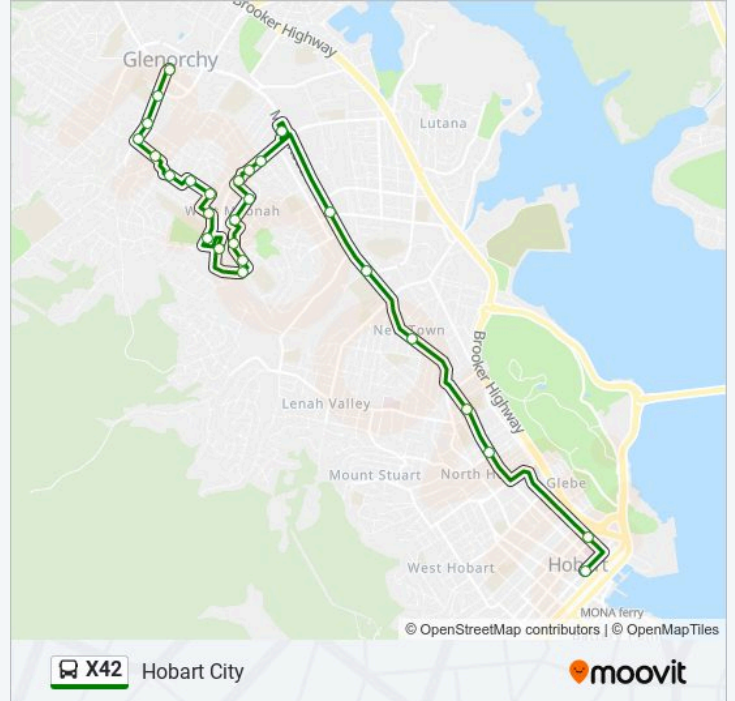

### Direction: Hobart City

27 stops

[VIEW LINE SCHEDULE](#)

- Glenorchy Interchange Stop D
- Stop 25, No.37 Tolosa St
- Stop 26, No.67 Tolosa St
- Stop 27, No.81 Tolosa St
- Stop 36, Vieste Dr Near Charleston Pl
- No.20 Caversham Rd
- Stop 34, No.6 Tenth Ave
- Stop 33, Tenth Ave Opp Sherwood Rd
- Stop 32, No.3 Twelfth Ave
- Stop 31, No.13 Corinda Gr
- Stop 30, Springfield Ave (Circle Pk)
- Stop 29, No.8 Ripley Rd
- Stop 28, No.8 Cheviot Rd
- Stop 27, No.18 Atherton Ave
- Stop 26, No.15 Seventh Ave
- Stop 25, No.2 Seventh Ave
- Stop 24, Opp. No.47 Springfield Ave
- Stop 23, No.60 Springfield Ave
- Stop 22, No.46 Springfield Ave
- Stop C, Metro Springfield
- Stop 18, No.73 Main Rd (Moonah Shops)

### Direction: West Moonah

26 stops

[VIEW LINE SCHEDULE](#)

Hobart City Interchange

Stop 1, Opp. No.55 Argyle St

Stop 7, No.312 Argyle St

Stop 10, No.408 Argyle St

Stop 12, Opp. No.151 New Town Rd

### X42 bus Info

**Direction:** West Moonah

**Stops:** 26

**Trip Duration:** 35 min

**Line Summary:**

Stop 32, No.6 Twelfth Ave

Stop 33, Sherwood Rd Near Tenth Ave

Stop 34, Opp. No.6 Tenth Ave

Stop 35, No.25 Caversham Rd

Stop 36, No.28 Vieste Dr

Stop 27, No.90 Tolosa St

Stop 25, No.34 Tolosa St

Glenorchy Terminus Stop F

X42 bus time schedules and route maps are available in an offline PDF at [moovitapp.com](https://moovitapp.com). Use the Moovit App to see live bus times, train schedule or subway schedule, and step-by-step directions for all public transit in Hobart.