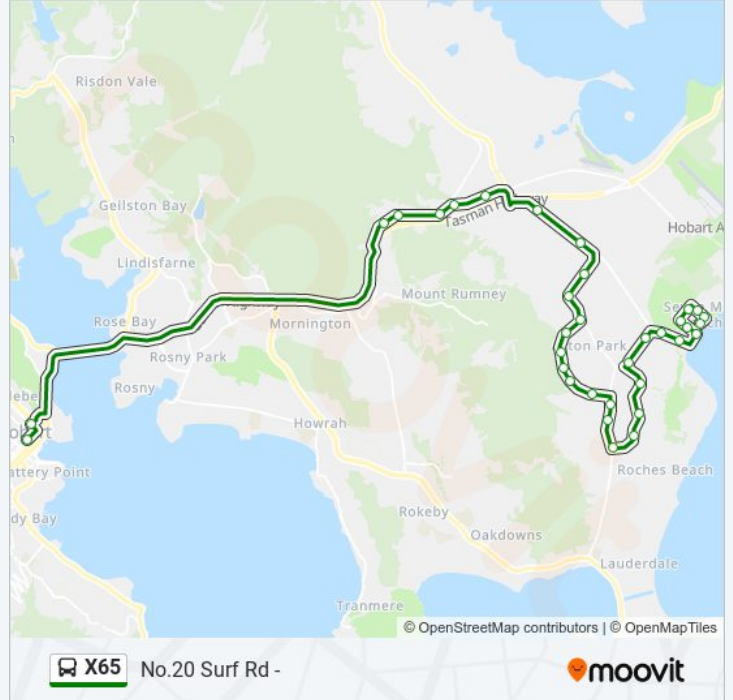

No.20 Surf Rd -

[Get The App](#)

The X65 bus line No.20 Surf Rd - has one route. For regular weekdays, their operation hours are:

(1) Hobart City: 07:45

Use the Moovit App to find the closest X65 bus station near you and find out when is the next X65 bus arriving.

Direction: Hobart City

34 stops

[VIEW LINE SCHEDULE](#)

- No.20 Surf Rd
- No.2 Sunways Ave
- No.28 Sunways Ave
- No.29 Woodhurst Rd
- No.43 Lewis Ave
- No.25 Lewis Ave
- No.1 Lewis Ave
- No.16 Seven Mile Beach Rd
- No.62 Seven Mile Beach Rd
- No.78-84 Seven Mile Beach Rd
- Opp. No.199 Seven Mile Beach Rd
- No.192 Axiom Way
- No.128 Axiom Way
- No.88 Axiom Way
- No.6 Axiom Way
- No.490 Acton Rd
- No.530 Acton Rd
- No.320 Acton Drive (Near Berwick Cl)
- No.212 Acton Drive
- Opp.No.159 Acton Drive
- No.128 Acton Dr
- No.50 Acton Drive

Stops: 34

Trip Duration: 38 min

Line Summary:

Acton Drive (Near Acton Rd)

No.904 Acton Rd

Acton Rd (Near Gray Ct)

Acton Rd Near Lynrowan Dr

No.1236 Acton Rd (Near Cilwen Rd)

No.1063 Cambridge Rd

Cambridge Village Opp. Cambridge Primary

Cambridge Rd Cnr Camrise Dr

No.849 Cambridge Rd

No.817 Cambridge Rd

Stop 1, Liverpool St Outside Menzies Centre

(Set Down Only) Collins St Opp. Elizabeth St Mall