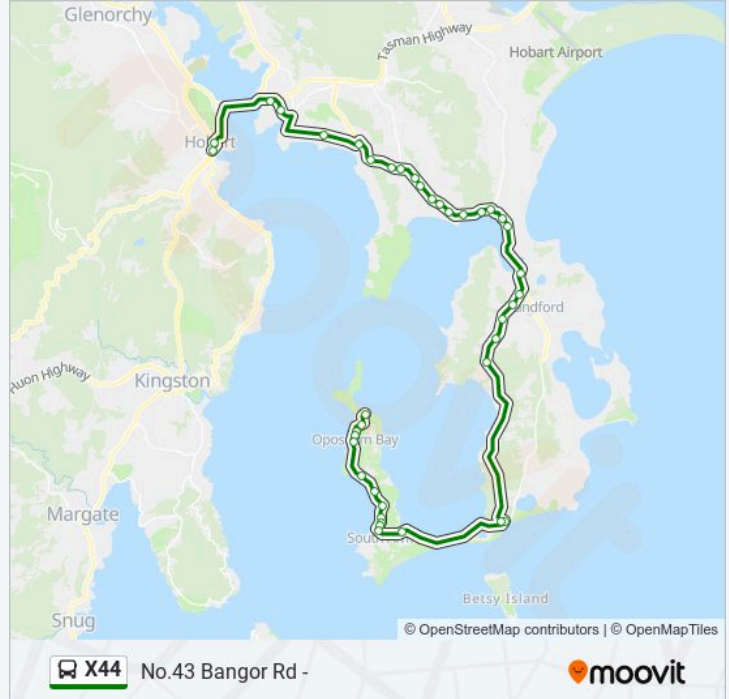

**Direction: Hobart City**

40 stops

[VIEW LINE SCHEDULE](#)

- No.43 Bangor Rd
- Driftwood Dr / Bodega Crt
- No.59 Spitfarm Road
- No.27 Spitfarm Road
- No.3733 South Arm Rd
- No.3515 South Arm Rd
- South Arm Rd / Bezzants Rd
- No.3277 Sth Arm Rd
- Opp.No.3204 South Arm Rd
- No.3173 Sth Arm Rd
- South Arm Rd Near Harmony Ln
- No.3139 South Arm Rd (Shops)
- No.2985 South Arm Rd (Opp.Rsl Club)
- Gellibrand Dr / South Arm Rd
- Gellibrand Dr / South Arm Rd
- Rifle Range Rd Cnr Gellibrand Dr
- Rifle Range Rd Cnr Dixon Point Rd
- No.205 Rifle Range Rd
- Opp.No.116 Rifle Range Rd
- No.11 Rifle Range Rd
- South Arm Rd Near Dorans Rd

**X44 bus Info**

**Direction:** Hobart City

**Stops:** 40

**Trip Duration:** 81 min

**Line Summary:**

- Stop 80, Opp. No.512 South Arm Rd
- Stop 79, South Arm Rd Opp. Ringwood Rd
- Stop 78, No.401 South Arm Rd
- Stop 77, No.347 South Arm Rd
- Stop 73, No.231 South Arm Rd
- Stop 72, South Arm Rd Past Oakdowns Pde
- Stop 71, No.73 South Arm Rd
- Stop 69, No.33 Rokeby Rd
- Stop 68, Rokeby Rd Before Burtonia St
- Stop 49, Rokeby Rd Before Diosma St
- Stop 21, Rokeby Rd / Tollard Dr
- Stop 20, Rokeby Rd (Garden Centre)
- Stop 19, Rokeby Rd Near Oceana Dr
- Howrah, Shoreline Plaza In
- Stop 13, No.125 Clarence St
- Stop 4, Rosny Hill Rd Outside Rosny College
- Stop 3, Tasman Highway Near Sports Centre
- Stop 1, Liverpool St Outside Menzies Centre
- (Set Down Only) Collins St Opp. Elizabeth St Mall

**Direction: Opossum Bay**

33 stops

[VIEW LINE SCHEDULE](#)

- Hobart City Interchange
- Stop 1, Macquarie St Past Campbell St
- Howrah, Shoreline Plaza Out
- Stop 19, Rokeby Rd Past Merindah St
- Rokeby Rd Near Pass Rd
- Stop 49, Rokeby Rd Opp. Diosma St
- Stop 68, Rokeby Rd Past Burtonia St
- Stop 69, Rokeby Rd Outside Percy Park
- Stop 70, South Arm Rd Outside Rokeby P.O
- Stop 71, No.72 South Arm Rd