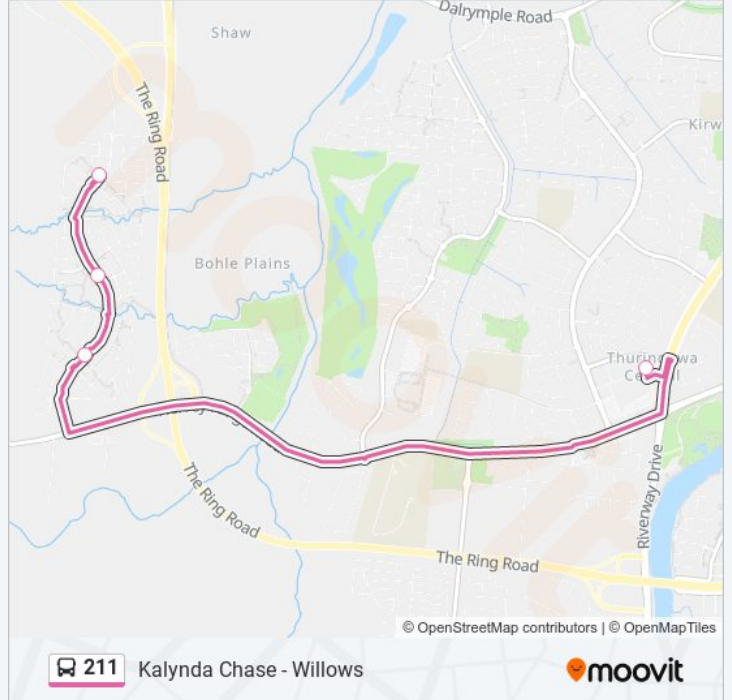

211

Kalynda Chase - Willows

Get The App

The 211 bus line (Kalynda Chase - Willows) has 2 routes. For regular weekdays, their operation hours are:

(1) Bohle Plains: 08:02 - 18:02 (2) Willows: 07:25 - 17:25

Use the Moovit App to find the closest 211 bus station near you and find out when is the next 211 bus arriving.

Direction: Bohle Plains

4 stops

[VIEW LINE SCHEDULE](#)

Willows Shopping Centre

Kalynda Pde at Treekeeper Street

Kalynda Pde at Regional Tennis Centre

Kalynda Pde at Periwinkle Way

211 bus Time Schedule

Bohle Plains Route Timetable:

Sunday	Not Operational
Monday	08:02 - 18:02
Tuesday	08:02 - 18:02
Wednesday	08:02 - 18:02
Thursday	08:02 - 18:02
Friday	08:02 - 18:02
Saturday	08:08 - 18:08

211 bus Info

Direction: Bohle Plains

Stops: 4

Trip Duration: 15 min

Line Summary:

Direction: Willows

4 stops

[VIEW LINE SCHEDULE](#)