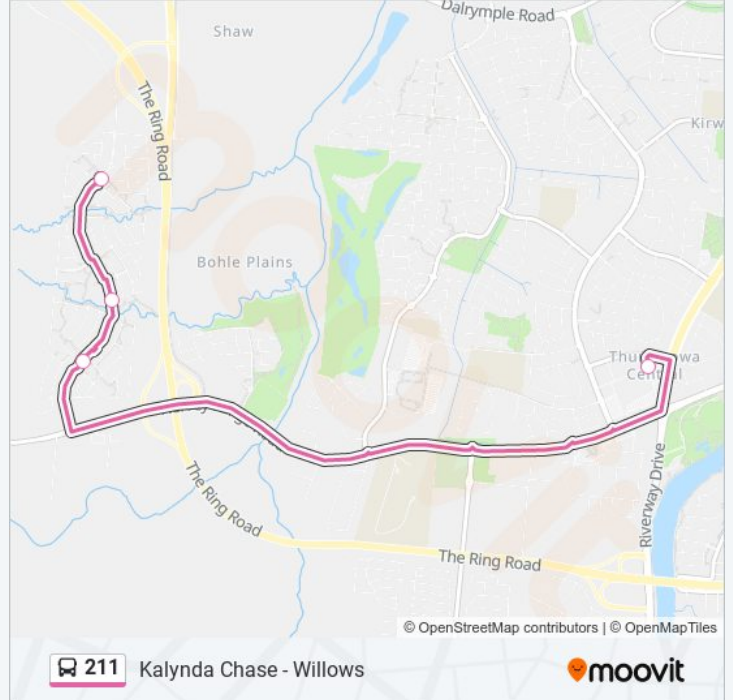

211

Kalynda Chase - Willows

Get The App

The 211 bus line (Kalynda Chase - Willows) has 2 routes. For regular weekdays, their operation hours are:

(1) Bohle Plains: 08:02 - 18:02 (2) Willows: 07:25 - 17:25

Use the Moovit App to find the closest 211 bus station near you and find out when is the next 211 bus arriving.

Direction: Bohle Plains

4 stops

[VIEW LINE SCHEDULE](#)

Willows Shopping Centre

Kalynda Pde at Treekeeper Street

211 bus Info

Direction: Bohle Plains

Stops: 4

Trip Duration: 15 min

Line Summary:

Direction: Willows

4 stops

[VIEW LINE SCHEDULE](#)

211 bus Info

Direction: Willows

Stops: 4

Trip Duration: 15 min

Line Summary:

211 bus time schedules and route maps are available in an offline PDF at moovitapp.com. Use the [Moovit App](#) to see live bus times, train schedule or subway schedule, and step-by-step directions for all public transit in Townsville.