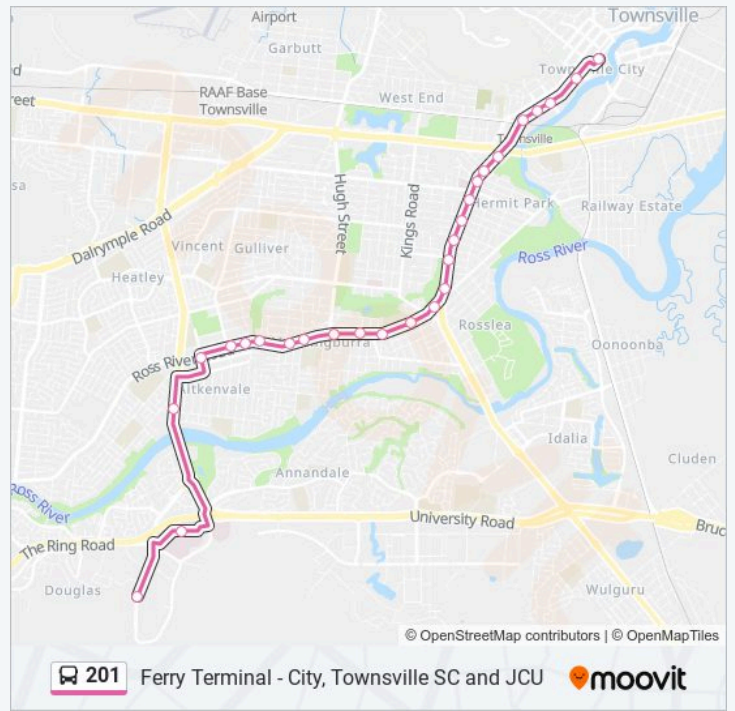

Line Summary:

- Ross River Rd at Mango Avenue
- Ross River Rd at Mundingburra State School
- Ross River Rd at Mabin Street
- Ross River Rd at Rising Sun Shopping Centre
- Charters Towers Rd at Jameson Street
- Charters Towers Rd at Townsend Street
- Charters Towers Rd at Soule Street
- Charters Towers Rd at Bayswater Terrace
- Charters Towers Rd at Hermit Park Shopping Centre
- Charters Towers Rd at Oxford Street
- Charters Towers Rd at Somer Street
- Charters Towers Rd at Boundary Street
- Flinders St at Townsville Railway Station
- Flinders St at Knapp Street
- Flinders St at Fletcher Street
- Flinders St at Blackwood Street
- Townsville City Stop A

201 bus time schedules and route maps are available in an offline PDF at moovitapp.com. Use the Moovit App to see live bus times, train schedule or subway schedule, and step-by-step directions for all public transit in Townsville.

© 2024 Moovit - All Rights Reserved