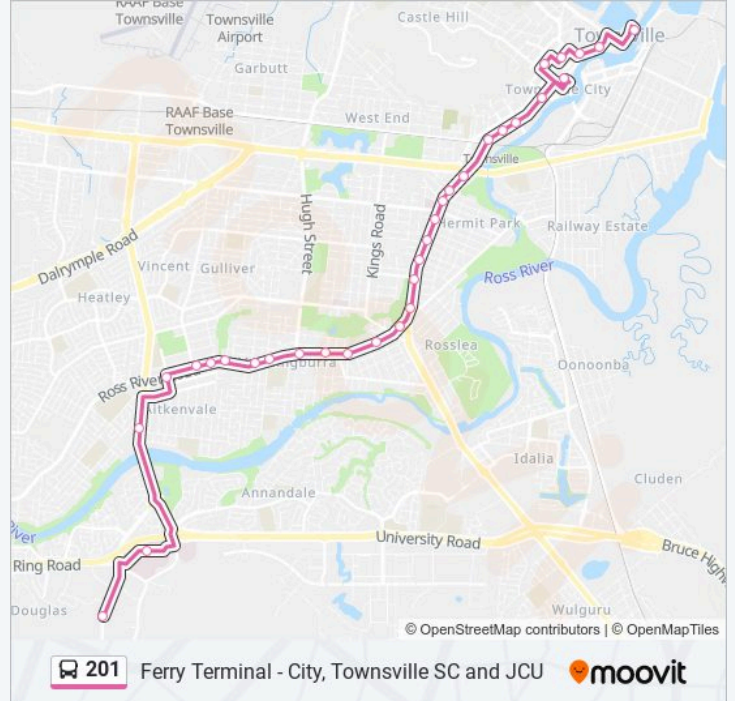

### 201 bus Info

**Direction:** Breakwater Ferry Terminal

**Stops:** 32

**Trip Duration:** 36 min

**Line Summary:**

Charters Towers Rd at Somer Street

Charters Towers Rd at Boundary Street

Flinders St at Townsville Railway Station

Flinders St at Knapp Street

Flinders St at Fletcher Street

Flinders St at Blackwood Street

Townsville City Stop A

Walker Street at Stanley St

Sturt Street

Flinders St Near Denham Lane Hail 'N' Ride

Flinders St at Wickham Street

### Direction: James Cook University

35 stops

[VIEW LINE SCHEDULE](#)

Breakwater Ferry Terminal

Flinders St at Reef Hq

Flinders St at Denham Street

Sturt Street

Walker Street at Stanley St

Nathan St at Alfred Street

Nathan St at Leopold Street

Townsville University Hospital

Jcu - Student Union Mall

**Direction: Townsville City**

27 stops

[VIEW LINE SCHEDULE](#)

Jcu - Student Union Mall