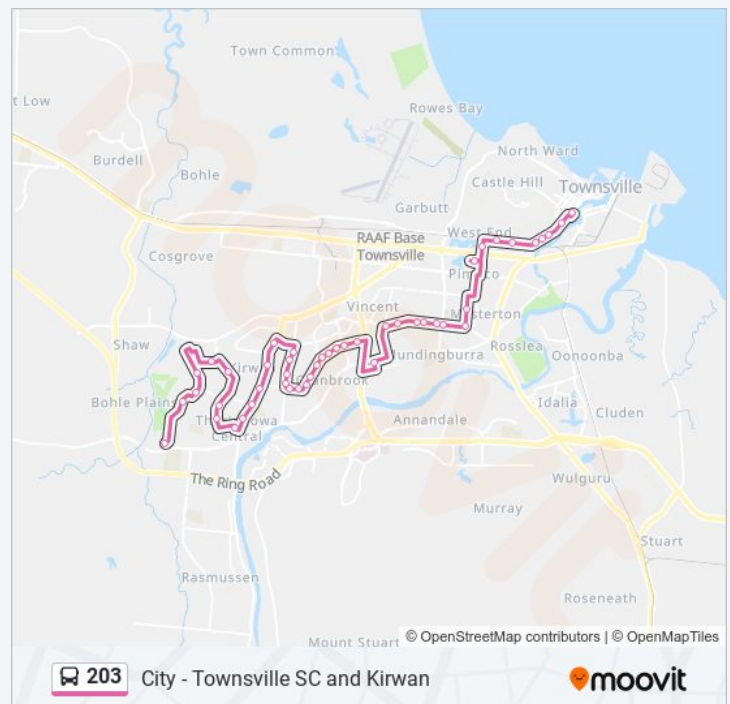

Thuringowa Dr at Charles Street

Thuringowa Dr at Hinchinbrook Drive

Thuringowa Dr at Ridley Road

Willows Shopping Centre

Kern Brothers Dr at Morindo Drive

Kern Brothers Dr at Sandstone Drive

Kern Brothers Dr at the Avenues Plaza

Kern Brothers Dr at Sandstone Drive

Kern Brothers Dr at Morindo Drive

Willows Shopping Centre

Thuringowa Drive at Ridley Road

Thuringowa Dr at Hinchinbrook Drive

Thuringowa Dr at Charles Street

Thuringowa Dr at Burnda Street

Charles St at Brampton Avenue

Townsville Shopping Centre, Elizabeth Street

Fulham Rd at Lonsdale Street

Fulham Rd at Swanson Street

Fulham Rd at Parson Street

Sunday	08:15 - 16:15
Monday	06:28 - 19:50
Tuesday	06:28 - 19:50
Wednesday	06:28 - 19:50
Thursday	06:28 - 19:50
Friday	06:28 - 19:50
Saturday	07:20 - 17:20

203 bus Info

Direction: Townsville City

Stops: 46

Trip Duration: 60 min

Line Summary:

Fulham Rd at Armit Street

Fulham Rd at Tafe College

Fulham Rd at Pimlico High School