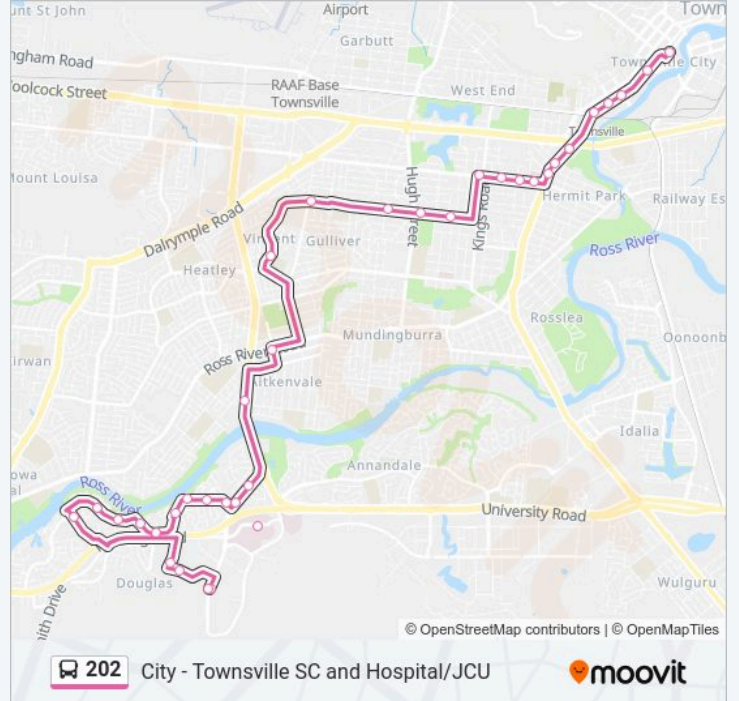

Palmerston St at Gill Park

Palmerston St at Pegnall Street

Bayswater Rd at Kings Road

Bayswater Rd at Fairley Street

Bayswater Rd at Sussex Street

Bayswater Rd at St Margaret Mary's College

Charters Towers Rd at Oxford Street

Charters Towers Rd at Somer Street

Charters Towers Rd at Boundary Street

Flinders St at Townsville Railway Station

Flinders St at Knapp Street

Flinders St at Fletcher Street

Flinders St at Blackwood Street

Townsville City Bus Hub Stop B

Direction: Townsville Hospital

34 stops

[VIEW LINE SCHEDULE](#)

Townsville City Bus Hub Stop B

Flinders St at Blackwood Street

Flinders St at Fletcher Street

Flinders St at Knapp Street

Flinders St at Townsville Railway Station

Charters Towers Rd at Boundary Street

Charters Towers Rd at Somer Street

Bayswater Rd at St Margaret Mary's College

Bayswater Rd at Sussex Street

Bayswater Rd at Kings Road

Palmerston St at Park Street

Palmerston St at Gill Park

Palmerston St at Mcdougall Street

Palmerston St at Cambridge Street

Palmerston St at Ronan Street

202 bus Time Schedule

Townsville Hospital Route Timetable:

Monday	Not Operational
Tuesday	Not Operational
Wednesday	Not Operational
Thursday	Not Operational
Friday	Not Operational
Saturday	08:25 - 17:25
Sunday	Not Operational

202 bus Info

Direction: Townsville Hospital

Stops: 34

Trip Duration: 37 min

Line Summary: