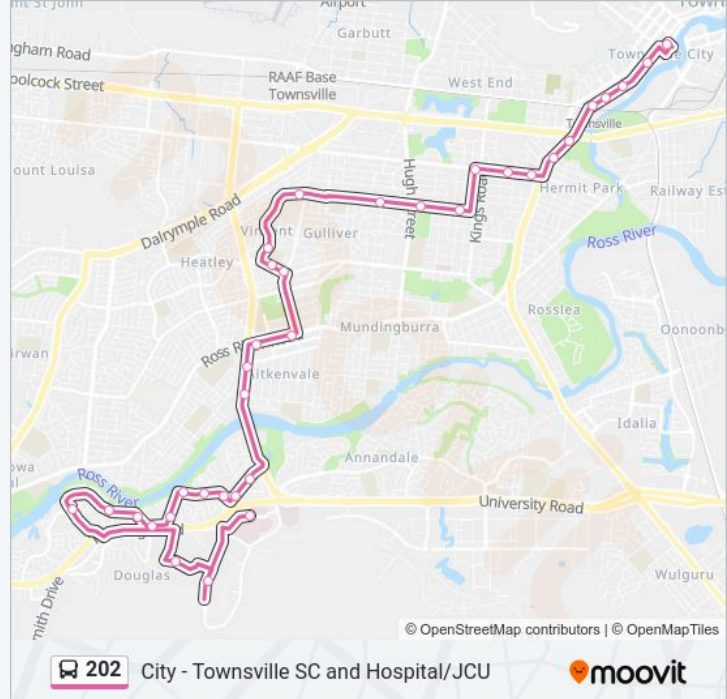

Fulham Rd at Vincent State School

Fulham Rd at Oliver Court

Ross River Rd at Anne Street

Townsville Shopping Centre, Ross River Road

Nathan St at Alfred Street

Nathan St at Leopold Street

Angus Smith Dr at Tennant Street

Angus Smith Dr at Riverside Boulevard

Riverside Bvd at Riverside Shopping Centre

Riverside Bvd at Regatta Crescent

Riverside Bvd at Community Centre

Riverside Bvd at Southern Cross Circuit

Riverside Bvd at Creekwood Way

Riverside Bvd at Siris Place

Riverside Bvd at White Beech Court

Riverside Bvd at Freshwater Drive

Buchan Rd at Endeavour Drive

Jcu - Student Union Mall

Townsville University Hospital

202 bus time schedules and route maps are available in an offline PDF at moovitapp.com. Use the Moovit App to see live bus times, train schedule or subway schedule, and step-by-step directions for all public transit in Townsville.

© 2024 Moovit - All Rights Reserved