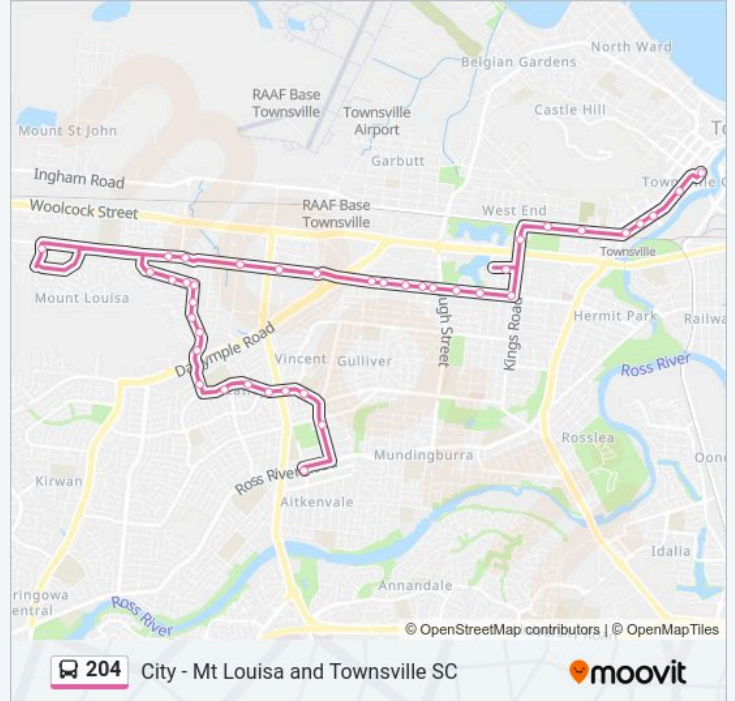

Mt Louisa Drive at Banfield Drive

Mount Louisa Dr at Hastings Street

Mount Louisa Dr at Bennett Street

Crestbrook Dr at Samson Court

Bayswater Rd Near Partridge St Hail 'N' Ride

Bayswater Rd at Mather Street

Bayswater Rd at Greg Jabs Drive

Bayswater Rd at Duckworth Street

Bayswater Rd at Pilkington Street

Bayswater Rd at Quandong Street

Bayswater Rd at Trevor Street

Bayswater Rd at Ferguson Street

Bayswater Rd at Reardon Street

Bayswater Rd Near Hugh St Hail 'N' Ride

Bayswater Rd at Hugh Street

Bayswater Rd at Hindley Street

Bayswater Rd at Kings Road

Castletown Shopping Centre

Kings Rd at Showgrounds

Ingham Rd at Echlin Street

Ingham Rd at Church Street

Flinders St at Townsville Railway Station

Flinders St at Knapp Street

Flinders St at Fletcher Street

Flinders St at Blackwood Street

Townsville City Bus Hub Stop B

204 bus time schedules and route maps are available in an offline PDF at moovitapp.com. Use the Moovit App to see live bus times, train schedule or subway schedule, and step-by-step directions for all public transit in Townsville.

© 2024 Moovit - All Rights Reserved