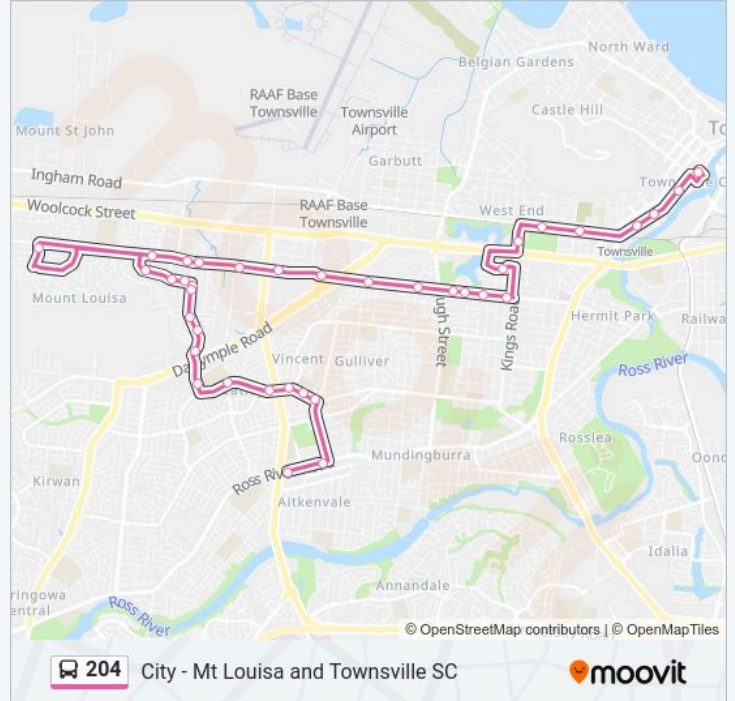

**204 bus Info****Direction:** Aitkenvale**Stops:** 37**Trip Duration:** 45 min**Line Summary:**

Mount Louisa Dr at Bennett Street

Mount Louisa Dr at Hastings Street

Mt Louisa Drive at Banfield Drive

Banfield Dr at Banora Court

Fulham Rd at St James Village

Fulham Rd at Vincent Shopping Centre

Fulham Rd at Vincent State School

Fulham Rd at Oliver Court

Ross River Rd at Anne Street

Townsville Shopping Centre, Ross River Road

### Direction: Townsville City

39 stops

[VIEW LINE SCHEDULE](#)

Townsville Shopping Centre, Elizabeth Street

Anne St at Richard Street

Fulham Rd at Vincent State School

Fulham Rd at Vincent Shopping Centre

Fulham Rd at St James Village

### 204 bus Info

**Direction:** Townsville City

**Stops:** 39

**Trip Duration:** 43 min

**Line Summary:**

Mt Louisa Drive at Banfield Drive

Mount Louisa Dr at Hastings Street

Mount Louisa Dr at Bennett Street