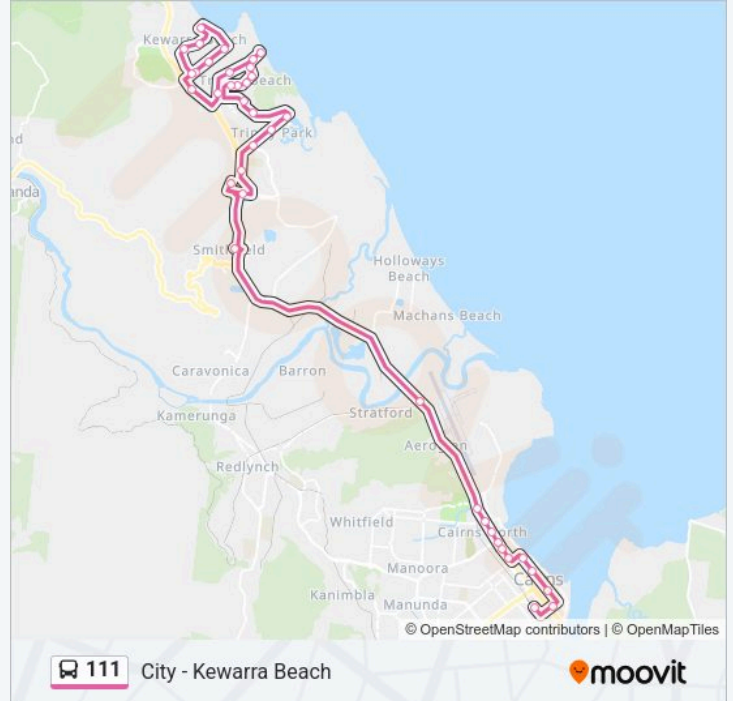

Keem St Near Peterson St Hail 'N' Ride

Trinity Beach Rd at Vasey Street

Anderson St at Lae Street

Moresby St Near Kiriwina Cl Hail 'N' Ride

Moresby St Near Saidor Cl Hail 'N' Ride

Madang St Near Rabaul St Hail 'N' Ride

Madang St at Kokoda Street

Manus St Near Kitava St Hail 'N' Ride

Roberts Dr Near Seaways St Hail 'N' Ride

Reed Rd at Debbie Street

Reed Rd at Centaur Street

Reed Rd Near Smithfield Village Dr Hail 'N' Ride

Cheviot St at Leisure Pk Road (Smithfield Shs)

Mcgregor Road at Faculty Close

James Cook University Station (Cairns)

Smithfield Shopping Centre (Cattana Rd)

Captain Cook Hwy Near Arnold St Hail 'N' Ride

Sheridan St at Rutherford Street

Sheridan St at Lily St (Tobruk Pool)

Sheridan St at Smith Street

Sheridan St at Mckenzie Street

Sheridan St at Mckenzie Street

Sheridan St at Charles St

Cairns Hospital (Lake Street)

Lake Street at Cairns Private Hospital

Cairns City Station (Lake Street)

Spence St at Grafton Street

Cairns Central Terminus

111 bus time schedules and route maps are available in an offline PDF at moovitapp.com. Use the Moovit App to see live bus times, train schedule or subway schedule, and step-by-step directions for all public transit in Cairns.

© 2025 Moovit - All Rights Reserved