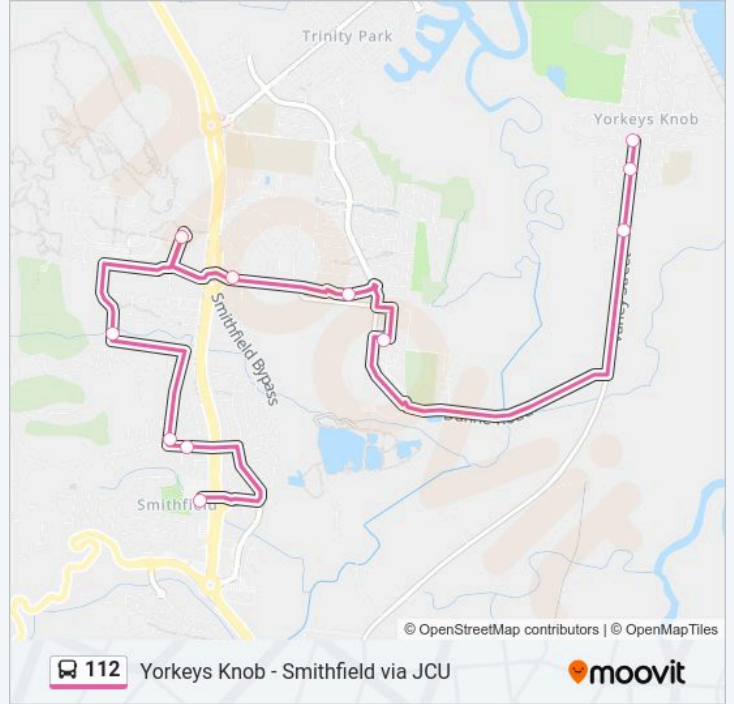

Direction: Smithfield Shopping Centre

17 stops

[VIEW LINE SCHEDULE](#)

- Varley Street at Daisy Street
- Varley St at Hesp Street
- Varley St at Adair Street
- Sims Esp at Adair Street
- Sims Esp at Rutherford Street
- Wattle St at Fairweather Street
- Varley St at Daisy Street
- Varley St at Grason Street
- Varley St at Carolyn Close
- Varley St at Nancy Street
- Dunne St Near Sunbus Depot Hail 'N' Ride
- Mcgregor Rd at Smithfield Village Dr
- Mcgregor Road at Faculty Close
- James Cook University Station (Cairns)
- Lydia Street at Anne Street
- Gavin St at Stanton Street
- Smithfield Shopping Centre (Cattana Rd)

Mcgregor Road at Faculty Close

Mcgregor Rd at Smithfield Village Dr

Dunne St Near Sunbus Depot Hail 'N' Ride

Varley St at Nancy Street

Varley St Near Grason St Hail 'N' Ride

Varley Street at Daisy Street

112 bus Time Schedule

Yorkeys Knob Route Timetable:

Monday	07:45-21:45
Tuesday	07:45-21:45
Wednesday	07:45-21:45
Thursday	07:45-21:45
Friday	07:45-21:45
Saturday	08:01-20:01
Sunday	08:00-19:00

112 bus Info

Direction: Yorkeys Knob

Stops: 11

Trip Duration: 16 min

Line Summary:

112 bus time schedules and route maps are available in an offline PDF at moovitapp.com. Use the Moovit App to see live bus times, train schedule or subway schedule, and step-by-step directions for all public transit in Cairns.