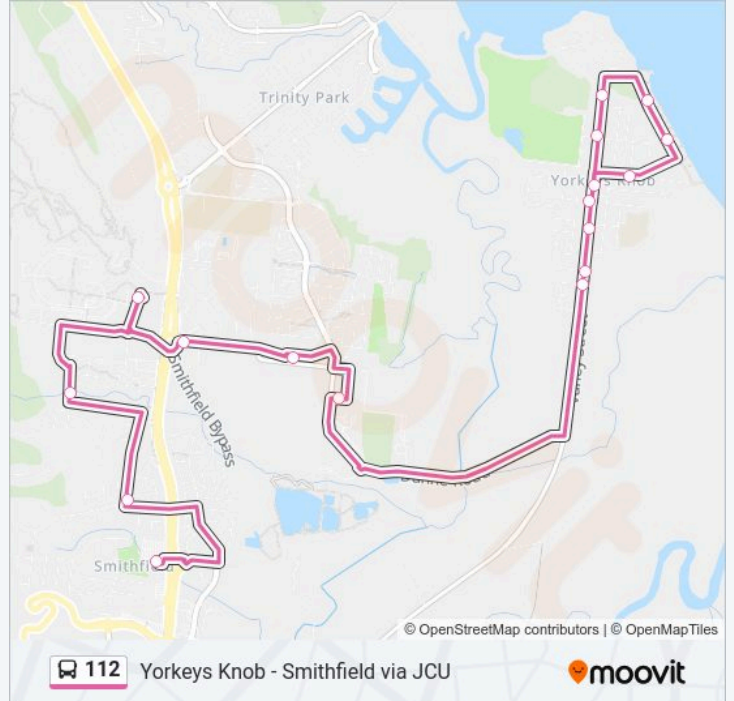

Direction: Smithfield Shopping Centre

17 stops

[VIEW LINE SCHEDULE](#)

- Varley Street at Daisy Street
- Varley St at Hesp Street
- Varley St at Adair Street
- Sims Esp at Adair Street
- Sims Esp at Rutherford Street
- Wattle St at Fairweather Street
- Varley St at Daisy Street
- Varley St at Grason Street
- Varley St at Carolyn Close
- Varley St at Nancy Street
- Dunne St Near Sunbus Depot Hail 'N' Ride
- Mcgregor Rd at Smithfield Village Dr
- Mcgregor Road at Faculty Close
- James Cook University Station (Cairns)
- Lydia Street at Anne Street
- Gavin St at Stanton Street
- Smithfield Shopping Centre (Cattana Rd)

112 bus Info

Direction: Smithfield Shopping Centre

Stops: 17

Trip Duration: 21 min

Line Summary:

112 Yorkeys Knob - Smithfield via JCU

Direction: Yorkeys Knob

11 stops

[VIEW LINE SCHEDULE](#)

Smithfield Shopping Centre (Cattana Rd)

Stanton Rd at Survey Street

Gavin St Near Stanton Rd Hail 'N' Ride

Lydia St Near Dennison St Hail 'N' Ride

James Cook University Station (Cairns)

Yorkeys Knob Route Timetable:

Monday	07:45-21:45
Tuesday	07:45-21:45
Wednesday	07:45-21:45
Thursday	07:45-21:45
Friday	07:45-21:45
Saturday	08:01-20:01
Sunday	08:00-19:00

112 bus Info

Direction: Yorkeys Knob