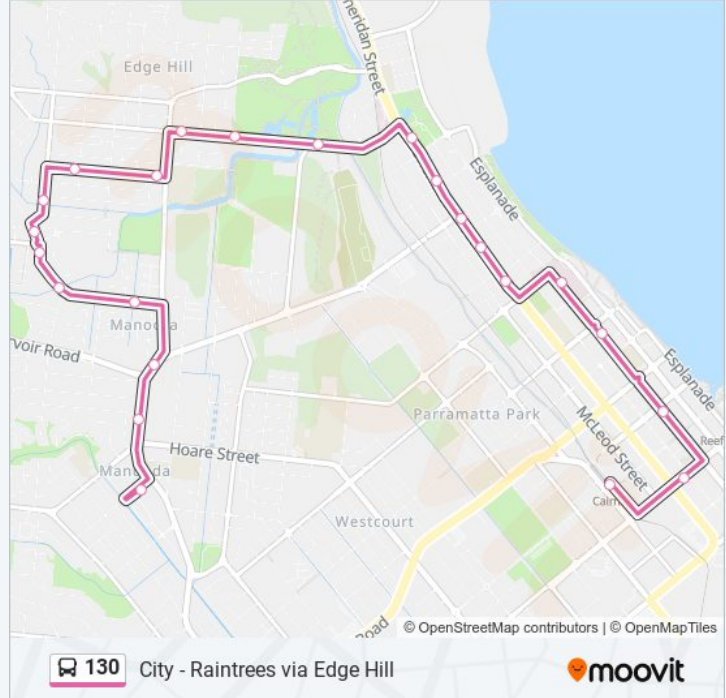

Use the Moovit App to find the closest 130 bus station near you and find out when is the next 130 bus arriving.

Direction: Cairns Central

23 stops

[VIEW LINE SCHEDULE](#)

- Raintrees Shopping Centre Interchange
- Pease St at Murray St (Cairns Villa & Leisure Pk)
- Pease St at Reservoir Road
- Piccones Shopping Village (Jensen St)
- Jensen St at Oregon St
- Jensen St at Brooks St
- Jensen St at Redwood Street
- Jensen St at Boden Street
- Richardson St at Polentz St
- Richardson St at Pease Street
- Greenslopes St at Crathern Close
- Greenslopes Street at McCormack Street
- Greenslopes St at Centenary Lakes
- Sheridan St at Lily St (Tobruk Pool)
- Sheridan St at Smith Street
- Sheridan St at Mckenzie Street
- Sheridan St at Mckenzie Street
- Sheridan St at Charles St
- Cairns Hospital (Lake Street)
- Lake Street at Cairns Private Hospital
- Cairns City Station (Lake Street)
- Spence St at Grafton Street

130 bus Info

Direction: Cairns Central

Stops: 23

Trip Duration: 25 min

Line Summary:

Cairns Central Terminus

Direction: Raintrees

23 stops

[VIEW LINE SCHEDULE](#)

- Cairns Central Shopping Centre (Spence St)
- Spence Street at Grafton Street
- Cairns City Station (Lake Street)
- Lake Street at Cairns Private Hospital
- Cairns Hospital (Lake Street)
- Sheridan St at Grove Street
- Sheridan St at Thomas Street
- Sheridan St at James Street
- Sheridan St at Lily Street
- Sheridan St at Lily St (Tobruk Pool)
- Greenslopes St Near Macnamara St Hail 'N' Ride
- Greenslopes Street at McCormack Street
- Greenslopes St Near Crathern Cl Hail 'N' Ride
- Richardson St at Pease Street
- Richardson St Near Polentz St Hail 'N' Ride
- Jensen St at Boden Street
- Jensen St Near Redwood St Hail 'N' Ride
- Jensen St at Brooks Street

130 bus Info

Direction: Raintrees

Stops: 23

Trip Duration: 24 min

Line Summary:

Jensen Street at Oregon Street

Piccones Shopping Village (Jensen St)

Pease St Near Reservoir Rd Hail 'N' Ride