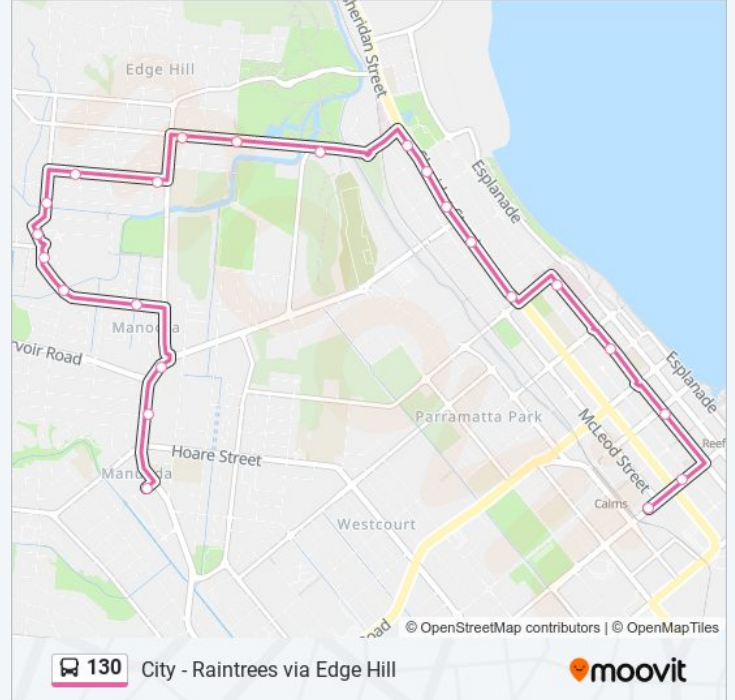

 130

City - Raintrees via Edge Hill

Get The App

The 130 bus line (City - Raintrees via Edge Hill) has 2 routes. For regular weekdays, their operation hours are:

(1) Cairns Central: 06:10 - 21:07 (2) Raintrees: 06:30 - 22:38

Use the Moovit App to find the closest 130 bus station near you and find out when is the next 130 bus arriving.

Direction: Cairns Central

23 stops

[VIEW LINE SCHEDULE](#)

- Raintrees Shopping Centre Interchange
- Pease St at Murray St (Cairns Villa & Leisure Pk)
- Pease St at Reservoir Road
- Piccones Shopping Village (Jensen St)
- Jensen St at Oregon St
- Jensen St at Brooks St
- Jensen St at Redwood Street
- Jensen St at Boden Street
- Richardson St at Polentz St
- Richardson St at Pease Street
- Greenslopes St at Crathern Close
- Greenslopes Street at McCormack Street
- Greenslopes St at Centenary Lakes
- Sheridan St at Lily St (Tobruk Pool)
- Sheridan St at Smith Street
- Sheridan St at Mckenzie Street
- Sheridan St at Mckenzie Street
- Sheridan St at Charles St
- Cairns Hospital (Lake Street)
- Lake Street at Cairns Private Hospital
- Cairns City Station (Lake Street)
- Spence St at Grafton Street

130 bus Info

Direction: Raintrees

Stops: 23

Trip Duration: 24 min

Line Summary:

Jensen Street at Oregon Street

Piccones Shopping Village (Jensen St)

Pease St Near Reservoir Rd Hail 'N' Ride

Pease St at Murray St (Cairns Villa & Leisure Pk)

Raintrees Shopping Centre Stop B

130 bus time schedules and route maps are available in an offline PDF at moovitapp.com. Use the Moovit App to see live bus times, train schedule or subway schedule, and step-by-step directions for all public transit in Cairns.