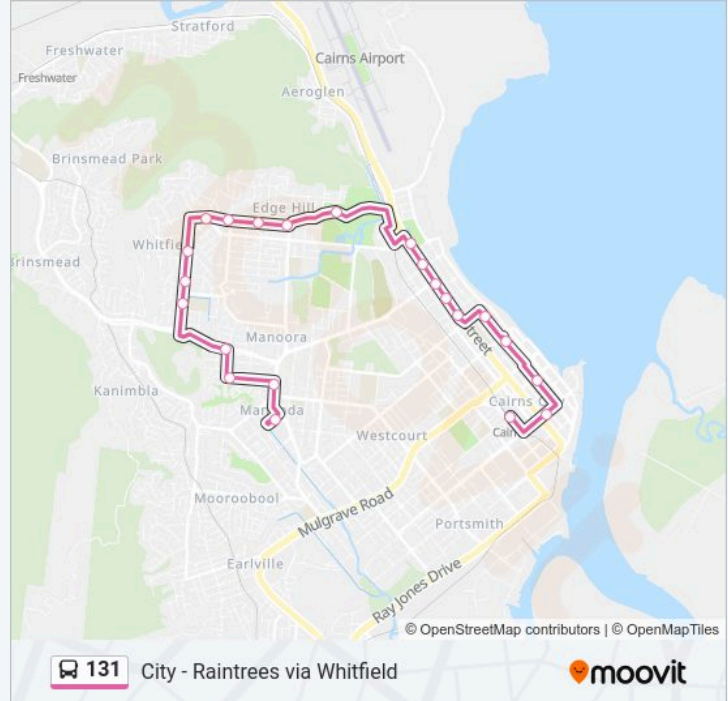

Woodward St Near Nolan St Hail 'N' Ride

Woodward St at Skye Close

Woodward Street at Forest Avenue

Collins Ave at Cairns Botanic Gardens

Sheridan St at Lily St (Tobruk Pool)

Sheridan St at Smith Street

Sheridan St at Mckenzie Street

Sheridan St at Mckenzie Street

Sheridan St at Charles St

Cairns Hospital (Lake Street)

Lake Street at Cairns Private Hospital

Cairns City Station (Lake Street)

Spence St at Grafton Street

131 bus Time Schedule

Cairns Central Terminus

Direction: Raintrees

27 stops

[VIEW LINE SCHEDULE](#)

Cairns Central Shopping Centre (Spence St)

Spence Street at Grafton Street

Cairns City Station (Lake Street)

Lake Street at Cairns Private Hospital

Trip Duration: 27 min

Line Summary:

Woodward St at Nolan Street

Woodward Street at Mcmanus Street

Mcmanus St at Hodel St

Mcmanus St at Park Street

Mcmanus St at Whitfield State School

Enmore St Near Reservoir Rd Hail 'N' Ride