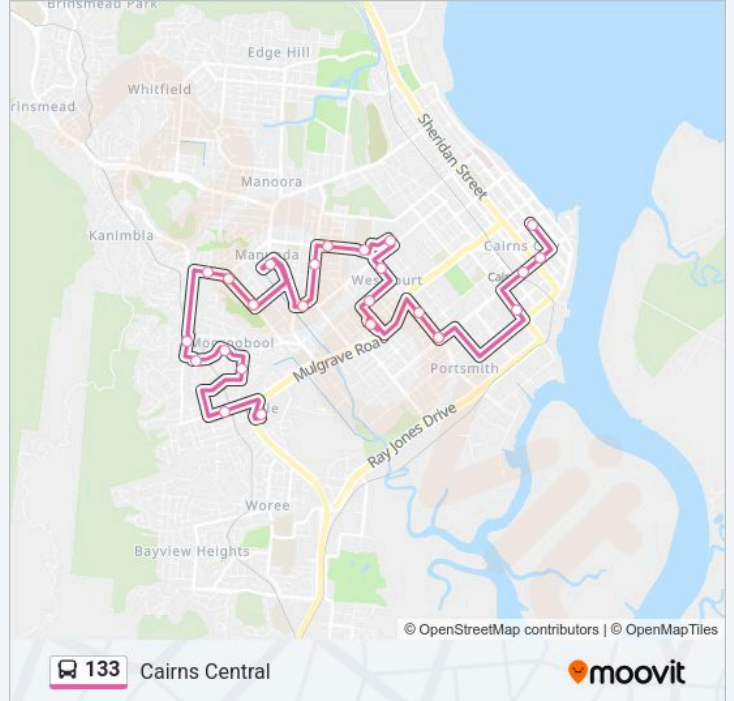

Direction: Cairns Central

24 stops

[VIEW LINE SCHEDULE](#)

Stockland Earlville

Balaclava Rd at Downing St

Mestrez St Near Long St Hail 'N' Ride

Grevillea St Near Pepperina St Hail 'N' Ride

Lavender St at Holly Street

Hoare St at Kiernan Street

Hoare Street at Eureka Street (Trinity Bay Shs)

Newton Street at Cairns Tafe

Aumuller St at Gatton Street

Mann St Near Vivian St Hail 'N' Ride

Dfo Westcourt

Aumuller St at O'Leary St

133 bus Info**Direction:** Cairns Central**Stops:** 24**Trip Duration:** 39 min**Line Summary:**

Cairns Central Shopping Centre (Spence St)

Spence Street at Grafton Street

Cairns City Station (Lake Street)

Direction: Earlville

27 stops

[VIEW LINE SCHEDULE](#)

Cairns City Station (Lake Street)

Spence St at Grafton Street

Cairns Central Shopping Centre (Spence St)

Draper St at Hartley Street

Kenny St Near Owen Cl Hail 'N' Ride