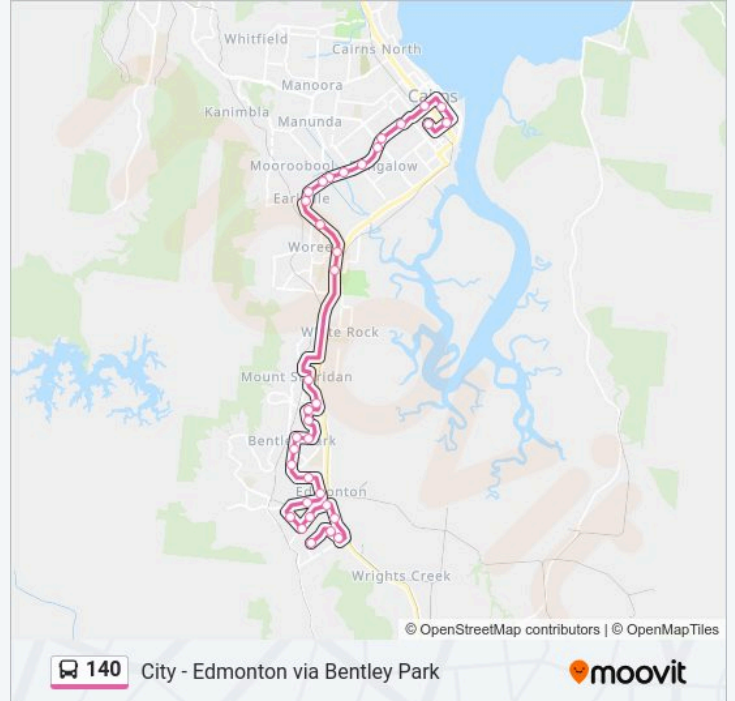

140 bus Info**Direction:** Cairns Central**Stops:** 35**Trip Duration:** 53 min**Line Summary:**

Mulgrave Rd at Toogood Rd

Stockland Earlville

Mulgrave Rd at Soure Street

Mulgrave Rd at Kelly Street

Mulgrave Rd at Kelly Street (Balaclava State Sch)

Mulgrave Road at Dillon Street

Mulgrave Rd at Dfo Westcourt

Mulgrave Rd at Creedy Street

Mulgrave Rd at Collinson St

Mulgrave Rd at Parramatta Park State School

Florence Street at Sheridan Street

Cairns City Station (Lake Street)

Spence St at Grafton Street

Cairns Central Terminus

Direction: Edmonton

38 stops

[VIEW LINE SCHEDULE](#)

Cairns Central Shopping Centre (Spence St)

Spence Street at Grafton Street

Cairns City Station (Lake Street)