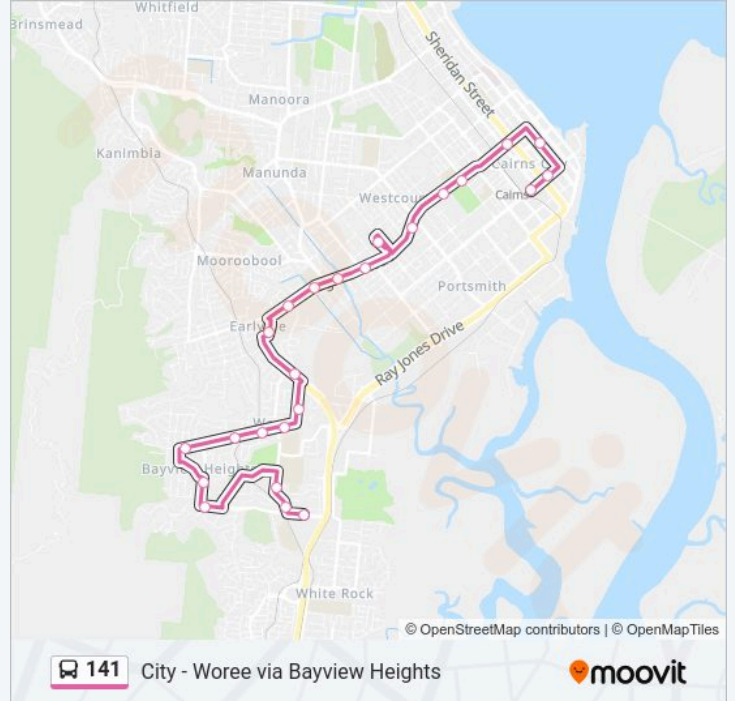

Direction: Cairns Central

24 stops

[VIEW LINE SCHEDULE](#)

- Anderson Rd at Windarra St (Coconut Village)
- Windarra St at Jean Close
- Windarra St at Noela Close
- Anderson Rd at Shannon Dr
- Fairview St at Turquoise Cl (Forno Park)
- Toogood St at Panorama Street
- Toogood Rd at Tamba Street
- Toogood Rd at Erang Street
- Toogood Rd Near Lynette St Hail 'N' Ride
- Mulgrave Rd at Toogood Rd
- Stockland Earville
- Mulgrave Rd at Soure Street
- Mulgrave Rd at Kelly Street
- Mulgrave Rd at Kelly Street (Balaclava State Sch)
- Mulgrave Road at Dillon Street
- Mulgrave Rd at Dfo Westcourt
- Dfo Westcourt
- Mulgrave Rd at Creedy Street
- Mulgrave Rd at Collinson St
- Mulgrave Rd at Parramatta Park State School
- Florence Street at Sheridan Street

 141 City - Woree via Bayview Heights

Direction: Woree (Coconut Village)

24 stops

[VIEW LINE SCHEDULE](#)

Cairns Central Shopping Centre (Spence St)

Spence Street at Grafton Street

Cairns City Station (Lake Street)

141 bus Info

Direction: Woree (Coconut Village)

Stops: 24

Trip Duration: 32 min

Line Summary:

Toogood St at Panorama St

Fairview Street at Forno Park

Anderson Rd at Bellbird Street

Windarra St Near Tracey Cl Hail 'N' Ride

Windarra St at Jean Close

Anderson Rd Near Loretta St (Coconut Village)

141 bus time schedules and route maps are available in an offline PDF at moovitapp.com. Use the Moovit App to see live bus times, train schedule or subway schedule, and step-by-step directions for all public transit in Cairns.