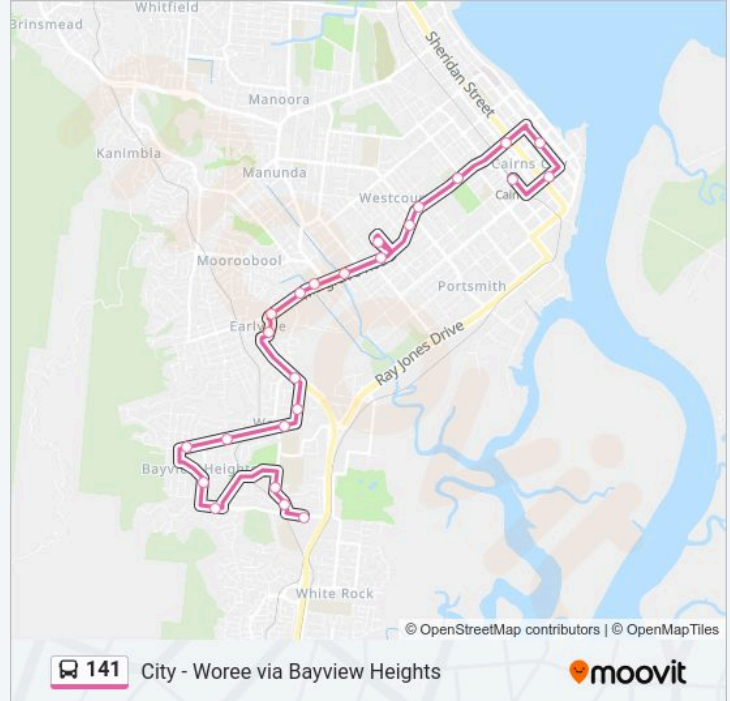

Direction: Cairns Central

24 stops

[VIEW LINE SCHEDULE](#)

- Anderson Rd at Windarra St (Coconut Village)
- Windarra St at Jean Close
- Windarra St at Noela Close
- Anderson Rd at Shannon Dr
- Fairview St at Turquoise Cl (Forno Park)
- Toogood St at Panorama Street
- Toogood Rd at Tamba Street
- Toogood Rd at Erang Street
- Toogood Rd Near Lynette St Hail 'N' Ride
- Mulgrave Rd at Toogood Rd
- Stockland Earville
- Mulgrave Rd at Soure Street
- Mulgrave Rd at Kelly Street
- Mulgrave Rd at Kelly Street (Balaclava State Sch)
- Mulgrave Road at Dillon Street
- Mulgrave Rd at Dfo Westcourt
- Dfo Westcourt
- Mulgrave Rd at Creedy Street
- Mulgrave Rd at Collinson St
- Mulgrave Rd at Parramatta Park State School
- Florence Street at Sheridan Street

141 bus Info

Direction: Cairns Central

Stops: 24

Trip Duration: 34 min

Line Summary:

Cairns City Station (Lake Street)

Spence St at Grafton Street

Cairns Central Terminus

 141 City - Woree via Bayview Heights

Direction: Woree (Coconut Village)

24 stops

[VIEW LINE SCHEDULE](#)

Cairns Central Shopping Centre (Spence St)

Spence Street at Grafton Street

Cairns City Station (Lake Street)

141 bus Info

Direction: Woree (Coconut Village)

Stops: 24

Trip Duration: 32 min

Line Summary:

Toogood St at Panorama St

Fairview Street at Forno Park

Anderson Rd at Bellbird Street