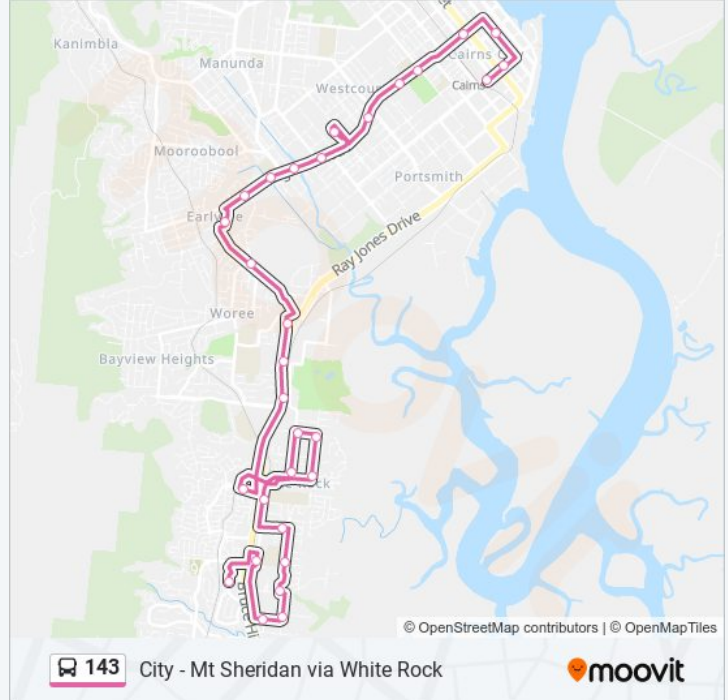

Direction: Cairns Central

30 stops

[VIEW LINE SCHEDULE](#)

- Mt Sheridan Plaza (Barnard Dr) Stop A
- Progress Rd at Dillon Close (White Rock Ss)
- Fretwell Rd at Progress Road
- Johnson Rd Nr Fretwell Rd Hnr (Close To Dec 2024)
- Mercurio Street at Ferngully Street
- Tiffany St at Alabama Street
- Frangipanni St at Short Street
- Progress Rd at Leftwich St (Trinity Anglican Sch)
- Kambara St at Sheehy Road
- Kambara St at Skull Road
- Skull Rd at Kowinka St
- Kowinka St Near Sheehy St Hail 'N' Ride
- Bruce Highway at Anderson Road
- Charlotte Cl at Service Road
- Des Chalmers Drive at Rigg Street
- Mulgrave Rd at Toogood Rd
- Stockland Earlville
- Mulgrave Rd at Soure Street
- Mulgrave Rd at Kelly Street
- Mulgrave Rd at Kelly Street (Balaclava State Sch)
- Mulgrave Road at Dillon Street

143 bus Info

Direction: Cairns Central

Stops: 30

Trip Duration: 49 min

Line Summary:

Kambara St at Sheehy Road

Kambara St at Skull Road

Skull Rd at Kowinka St

Kowinka St Near Sheehy St Hail 'N' Ride

Progress Rd Near Trinity Anglican School Hnr

Frangipanni St at Khalu Park

Tiffany St at Alabama Street

Mercurio Street at Giffin Road

Johnson Rd Nr Fretwell Rd Hnr (Close To Dec 2024)

Fretwell Rd at Progress Road

White Rock State School Hail 'N' Ride

Mt Sheridan Plaza (Barnard Dr) Stop A

143 bus time schedules and route maps are available in an offline PDF at moovitapp.com. Use the Moovit App to see live bus times, train schedule or subway schedule, and step-by-step directions for all public transit in Cairns.