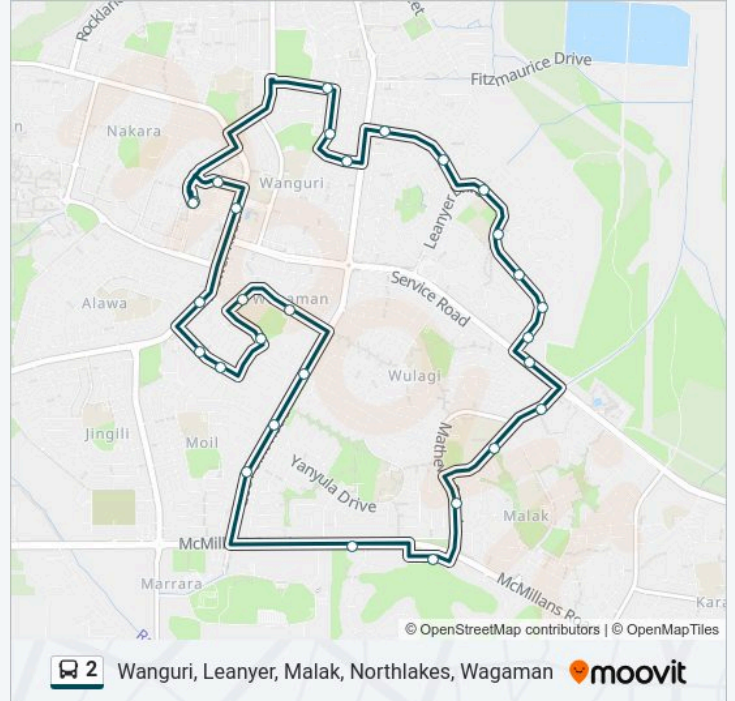

Direction: Wanguri, Leanyer, Wagaman

26 stops

[VIEW LINE SCHEDULE](#)

- Casuarina Interchange
- Tambling Tce - Seniors Village
- Wanguri Terrace
- Canaris Street
- 5 Vrd Dr
- Vrd Dr Before Rosewood Cres
- Baines St Park Leanyer Dr
- 125 Leanyer Dr
- 151 Leanyer Dr
- Leanyer Dr After Parkside Cr
- Opp 182 Leanyer Dr
- Vanderlin Dr After Leanyer Dr
- Patterson Street
- Wulagi Crescent
- Wulagi Shops
- Jabiru Street
- Jabiru Street
- Wagaman Shops
- Wagaman Primary School
- Limmen Street
- Parer Drive

Scaturchio Street

Casuarina Terminus

Direction: Wanguri, Leanyer, Malak, Northlakes, Wagaman

29 stops

[VIEW LINE SCHEDULE](#)

Casuarina Interchange

Tambling Tce - Seniors Village

Wanguri Terrace

2 bus Info

Direction: Wanguri, Leanyer, Malak, Northlakes, Wagaman

Stops: 29

Trip Duration: 32 min

Line Summary:

61 Lee Point Rd

91 Lee Point Rd

Wagaman Shops

Wagaman Primary School

Limmen Street

Parer Drive

Casuarina Senior College

211 Trower Rd After Alawa Cres

Trower Rd - Opp Mvr

Scaturchio Street

Casuarina Terminus