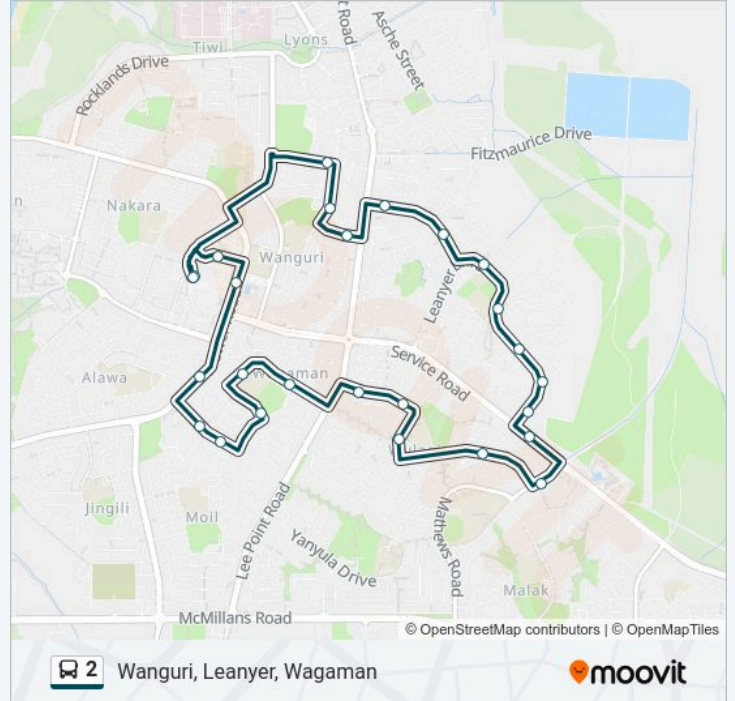

Direction: Wanguri, Leanyer, Wagaman

26 stops

[VIEW LINE SCHEDULE](#)

- Casuarina Interchange
- Tambling Tce - Seniors Village
- Wanguri Terrace
- Canaris Street
- 5 Vrd Dr
- Vrd Dr Before Rosewood Cres
- Baines St Park Leanyer Dr
- 125 Leanyer Dr
- 151 Leanyer Dr
- Leanyer Dr After Parkside Cr
- Opp 182 Leanyer Dr
- Vanderlin Dr After Leanyer Dr
- Patterson Street
- Wulagi Crescent
- Wulagi Shops
- Jabiru Street
- Jabiru Street
- Wagaman Shops
- Wagaman Primary School
- Limmen Street
- Parer Drive

2 bus Info

Direction: Wanguri, Leanyer, Wagaman

Stops: 26

Trip Duration: 28 min

Line Summary:

Casuarina Senior College

211 Trower Rd After Alawa Cres

Trower Rd - Opp Mvr

Scaturchio Street

Casuarina Terminus

Direction: Wanguri, Leanyer, Malak, Northlakes, Wagaman

29 stops

[VIEW LINE SCHEDULE](#)

Casuarina Interchange

Tambling Tce - Seniors Village

Wanguri Terrace

2 bus Info

Direction: Wanguri, Leanyer, Malak, Northlakes, Wagaman

Stops: 29

Trip Duration: 32 min

Line Summary:

61 Lee Point Rd

91 Lee Point Rd

Wagaman Shops