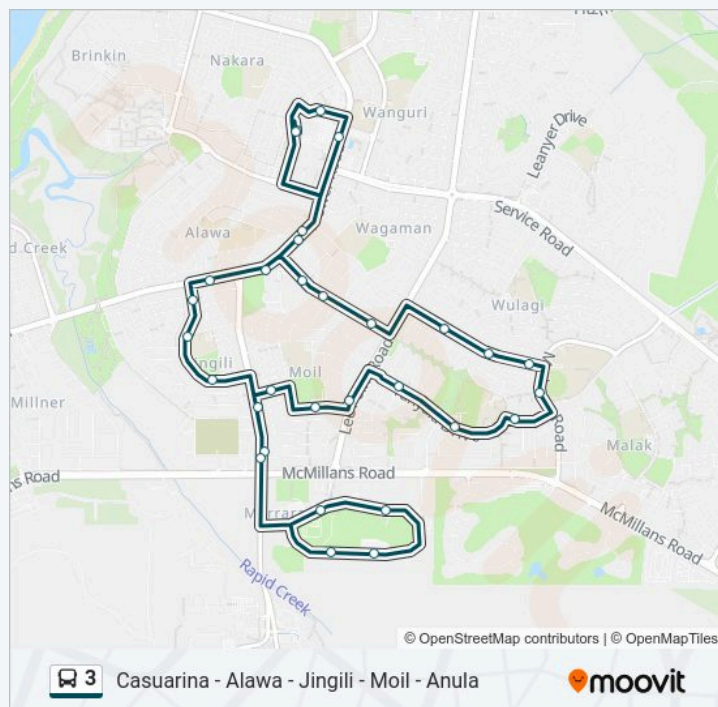

211 Trower Rd After Alawa Cres

Trower Rd - Opp Mvr

Scaturchio Street

Casuarina Terminus

3 bus Info

Direction: Jingili, Marrara Sporting Complex, Moil, Anula

Stops: 31

Trip Duration: 31 min

Line Summary:

Direction: Jingili, Henry Wrigley Dr, Moil, Anula

28 stops

[VIEW LINE SCHEDULE](#)

Casuarina Interchange

Trower Rd Before Carstens Cres

Casuarina Senior College

3 bus Time Schedule

Jingili, Henry Wrigley Dr, Moil, Anula Route

Timetable:

Monday	06:50-12:30
Tuesday	06:50-12:30
Wednesday	06:50-12:30

Trower Rd Before Jingili Cres

Jingili Terrace

Jingili Primary School

Jingili Shops

Rothdale Road