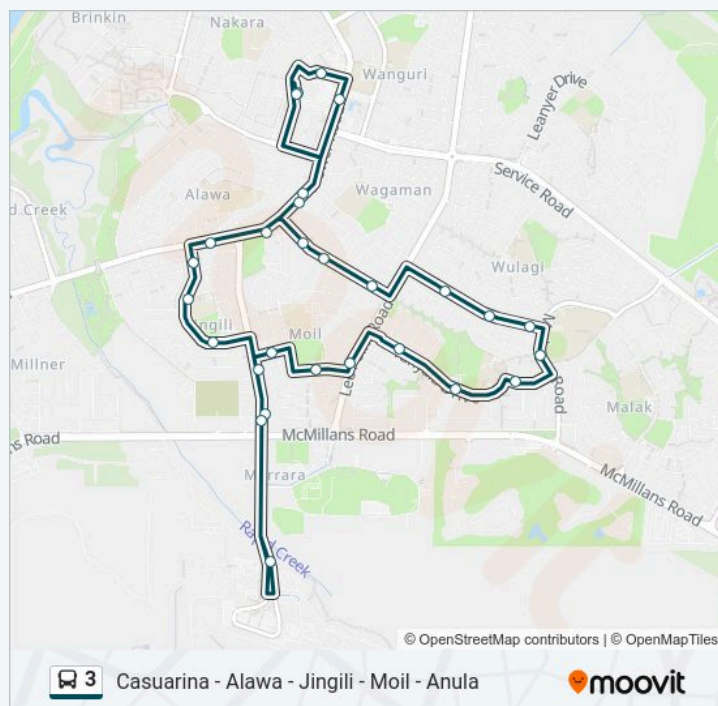

Trower Rd Before Jingili Cres

Jingili Terrace

Jingili Primary School

Jingili Shops

Rothdale Road

Rothdale Road

Henry Wrigley Dr Airport Precinct

Rothdale Rd Before Seabright Cres

Scales Street

Moil Shops

37 Lee Point Rd

Yanyula Drive

Anula Shops

Springhill Street

Sanderson High School

Union Terrace

Union Terrace

Union Terrace

Parer Drive

Parer Drive

Casuarina Senior College

211 Trower Rd After Alawa Cres

Trower Rd - Opp Mvr

Scaturchio Street

Casuarina Terminus

Thursday

06:50-12:30

Friday

06:50-12:30

Saturday

Not Operational

Sunday

Not Operational

3 bus Info

Direction: Jingili, Henry Wrigley Dr, Moil, Anula

Stops: 28

Trip Duration: 27 min

Line Summary:

3 bus time schedules and route maps are available in an offline PDF at moovitapp.com. Use the Moovit App to see live bus times, train schedule or subway schedule, and step-by-step directions for all public transit in Darwin.