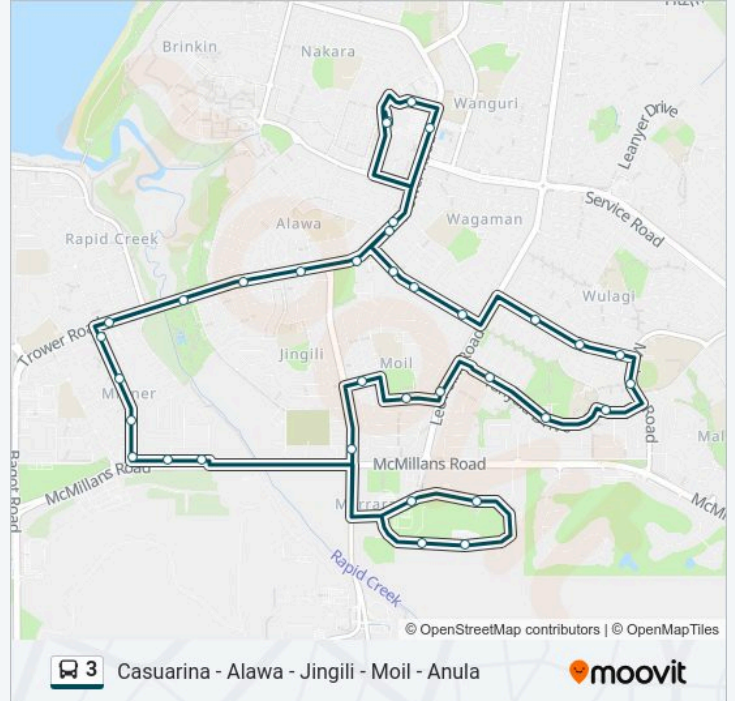

3 bus Info

Direction: Millner, Marrara Sporting Complex, Moil Anula

Stops: 35

Trip Duration: 37 min

Line Summary:

Moil Shops

37 Lee Point Rd

Yanyula Drive

Anula Shops

Springhill Street

Sanderson High School

Union Terrace

Union Terrace

Union Terrace

Parer Drive

Parer Drive

Casuarina Senior College

211 Trower Rd After Alawa Cres

Trower Rd - Opp Mvr

Scaturchio Street

Casuarina Terminus

Direction: Jingili, Moil, Anula

24 stops

[VIEW LINE SCHEDULE](#)

Stops: 32

Trip Duration: 32 min

Line Summary:

37 Lee Point Rd

Yanyula Drive

Anula Shops

Springhill Street

Sanderson High School