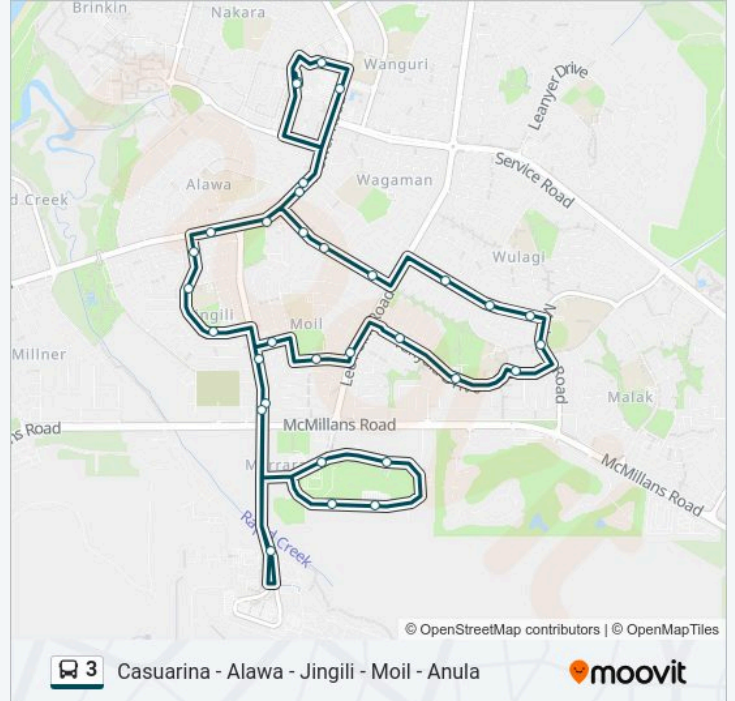

Stops: 32

Trip Duration: 32 min

Line Summary:

37 Lee Point Rd

Yanyula Drive

Anula Shops

Springhill Street

Sanderson High School

Union Terrace

Union Terrace

Union Terrace

Parer Drive

Parer Drive

Casuarina Senior College

211 Trower Rd After Alawa Cres

Trower Rd - Opp Mvr

Scaturchio Street

Casuarina Terminus

Direction: Millner, Henry Wrigley Dr, Marrara Sporting Complex, Moil, Anula

36 stops

[VIEW LINE SCHEDULE](#)

Casuarina Interchange

Trower Rd Before Carstens Cres

Casuarina Senior College

3 bus Info

Direction: Millner, Henry Wrigley Dr, Marrara Sporting Complex, Moil, Anula

Stops: 36

Trip Duration: 37 min

Line Summary:

Henry Wrigley Dr Airport Precinct

Abala Rd Hockey Centre

Abala Rd Bonson Gates