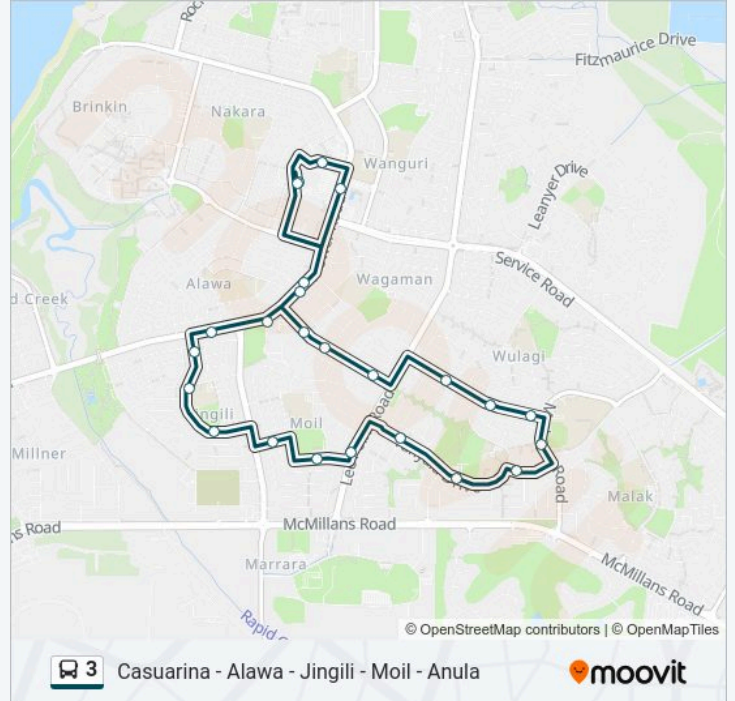

3 bus Info

Direction: Millner, Marrara Sporting Complex, Moil Anula

Stops: 35

Trip Duration: 37 min

Line Summary:

Moil Shops

37 Lee Point Rd

Yanyula Drive

Union Terrace

Parer Drive

Parer Drive

Casuarina Senior College

211 Trower Rd After Alawa Cres

Trower Rd - Opp Mvr

Scaturchio Street

Casuarina Terminus

Direction: Jingili, Henry Wrigley Dr, Marrara Sporting Complex, Moil, Anula

32 stops

[VIEW LINE SCHEDULE](#)

Casuarina Interchange

Trower Rd Before Carstens Cres

Casuarina Senior College

Trower Rd Before Jingili Cres

Stops: 32

Trip Duration: 32 min

Line Summary:

37 Lee Point Rd

Yanyula Drive

Anula Shops

Springhill Street

Sanderson High School