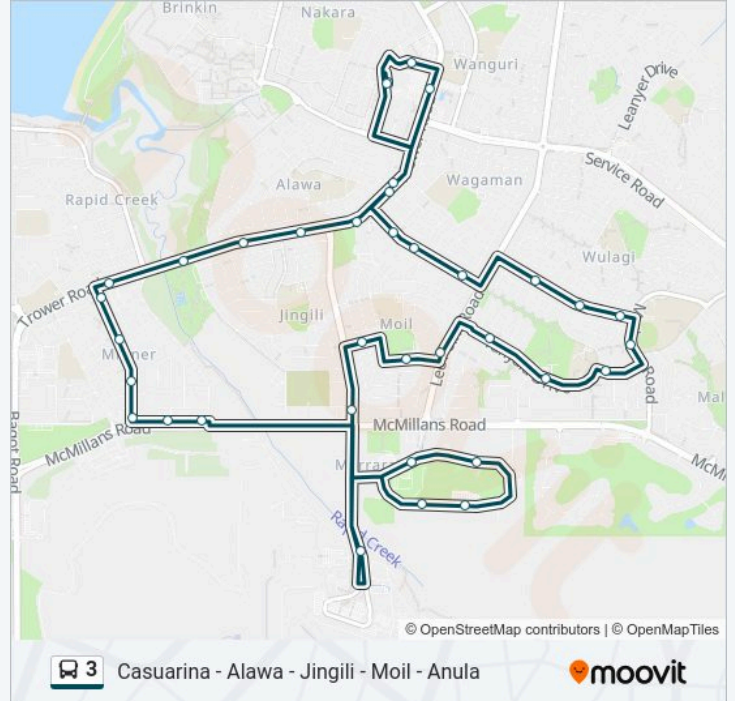

3 bus Info

Direction: Millner, Henry Wrigley Dr, Marrara Sporting Complex, Moil, Anula

Stops: 36

Trip Duration: 37 min

Line Summary:

Henry Wrigley Dr Airport Precinct

Abala Rd Hockey Centre

Abala Rd Bonson Gates

Springhill Street

Sanderson High School

Union Terrace

Union Terrace

Union Terrace

Parer Drive

Parer Drive

Casuarina Senior College

211 Trower Rd After Alawa Cres

Trower Rd - Opp Mvr

Scaturchio Street

Casuarina Terminus

Direction: Jingili, Marrara Sporting Complex, Moil, Anula

31 stops

[VIEW LINE SCHEDULE](#)

Casuarina Interchange