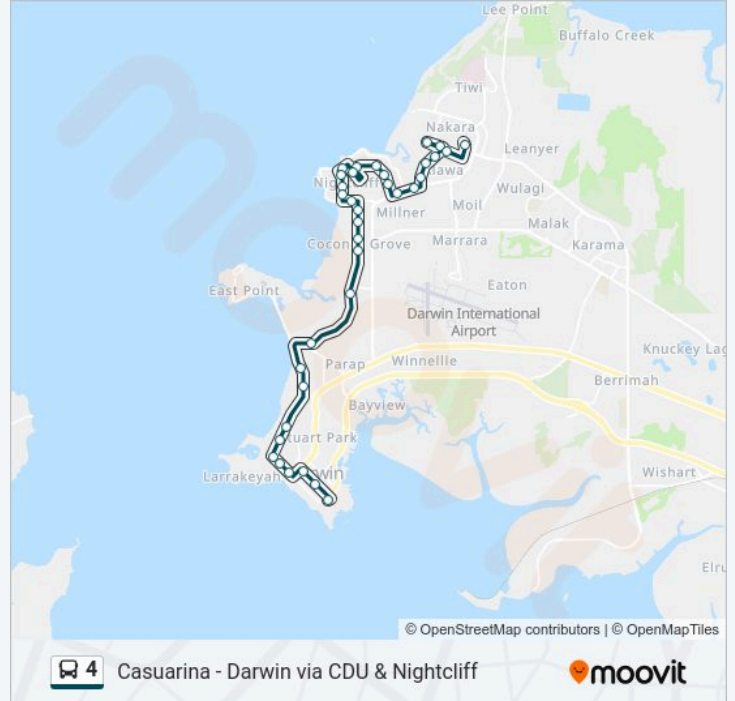

Lakeside Drive

Charles Darwin University

Dripstone Road

Dripstone Road

Casuarina Terminus

**Direction: Casuarina Via Nightcliff**

35 stops

[VIEW LINE SCHEDULE](#)

Darwin Interchange

Woolworths Cavenagh St

81 Cavenagh St

121 Mitchell St

Mitchell St Before Malabar St

**4 bus Time Schedule**

Casuarina Via Nightcliff Route Timetable:

Monday	06:38-21:39
Tuesday	06:38-21:39
Wednesday	06:38-21:39
Thursday	06:38-21:39
Friday	06:38-23:45
Saturday	17:50-23:30