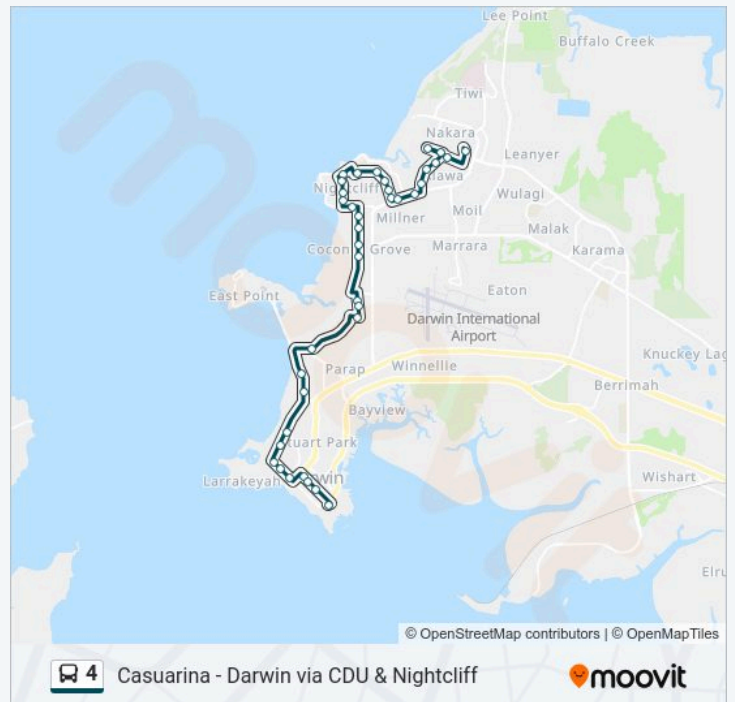

Darwin Interchange
Woolworths Cavenagh St
St Mary's School
81 Cavenagh St
121 Mitchell St
Mitchell St Before Malabar St
Mitchell St Before Lambells Tce
Gilruth Ave at Casino
Gilruth Ave at Mindil Beach
East Point Rd After Conacher St
East Point Rd Before Atkins Dr
Fannie Bay (Outbound)
Nadpur Street
Harney St. / Bagot
Harney Street
Clock Tower
Dick Ward Drive
Kulaluk Community
Woolworths Nightcliff
John Stokes Sq Progress Dr
Bougainvilia Street
Bougainvilia Street
Bougainvilia St
Aralia Street
Nightcliff Middle School
Ryland Road
Ryland Road
Ryland Road
Waters Street
Trower Rd Opp Rapid Creek Shops
Trower Rd Opp Water Gardens

Monday	15:22
Tuesday	15:22
Wednesday	15:22
Thursday	15:22
Friday	15:22
Saturday	Not Operational
Sunday	Not Operational

4 bus Info

Direction: Casuarina Via Nightcliff/Ludmilla

Stops: 38

Trip Duration: 52 min

Line Summary: