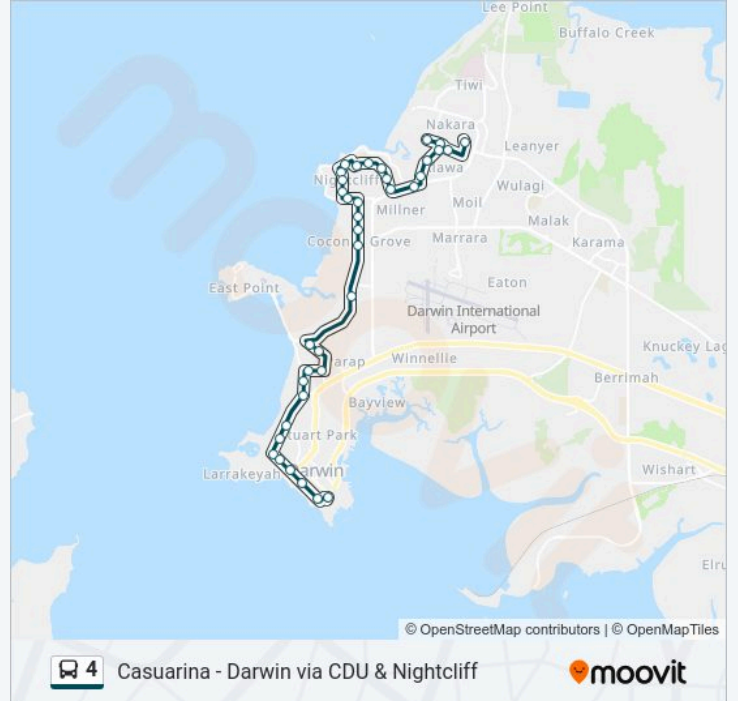

### 4 bus Info

**Direction:** Darwin Via Nightcliff/Parap

**Stops:** 37

**Trip Duration:** 40 min

**Line Summary:**

Aralia Street

Bougainvillea Street

Bougainvillea Street

Op Parap Pool

Gregory Street

Gregory Street

East Point Rd Before Leichhardt Cres

Gilruth Ave Before Salonika St

Gilruth Ave at Gardens Oval

Gilruth Ave Opp Casino

Mitchell St After Lambells Tc

Mitchell St Before Marsina Ct

Mitchell St Before Peary St

Mitchell St Cnr Brigg St

Mitchell St Hilton Hotel

Darwin Interchange

**Direction: Darwin Via Nightcliff/Ludmilla**

37 stops

[VIEW LINE SCHEDULE](#)