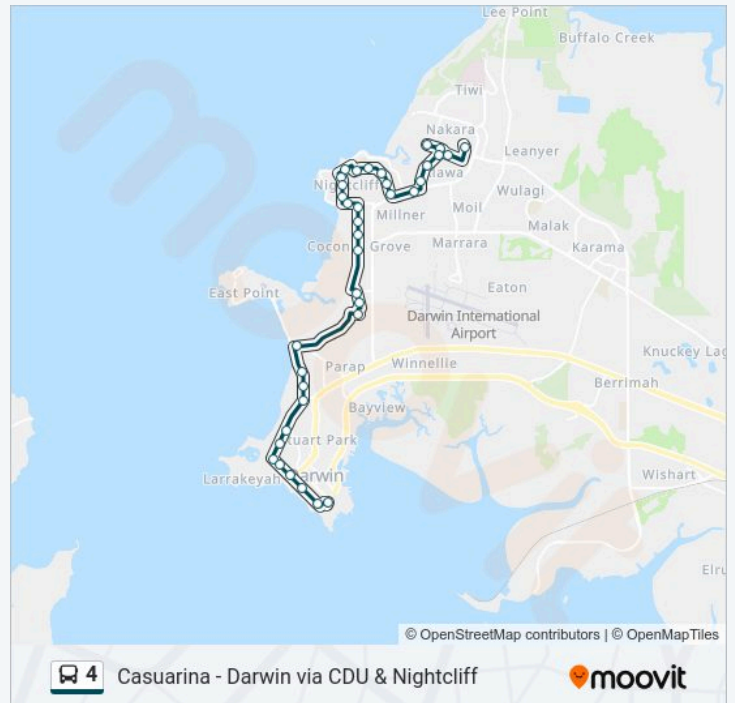

East Point Rd Before Leichhardt Cres

Gilruth Ave Before Salonika St

Gilruth Ave at Gardens Oval

Gilruth Ave Opp Casino

Mitchell St After Lambells Tc

Mitchell St Before Marsina Ct

Mitchell St Before Peary St

Mitchell St Cnr Brigg St

Mitchell St Hilton Hotel

Darwin Interchange

**4 bus Info**  
**Direction:** Darwin Via Nightcliff/Ludmilla  
**Stops:** 37  
**Trip Duration:** 47 min  
**Line Summary:**

## 4 bus Info

**Direction:** Darwin Via Nightcliff

**Stops:** 35

**Trip Duration:** 42 min

**Line Summary:**

Mitchell St After Lambells Tc

Mitchell St Before Marsina Ct

Mitchell St Before Peary St