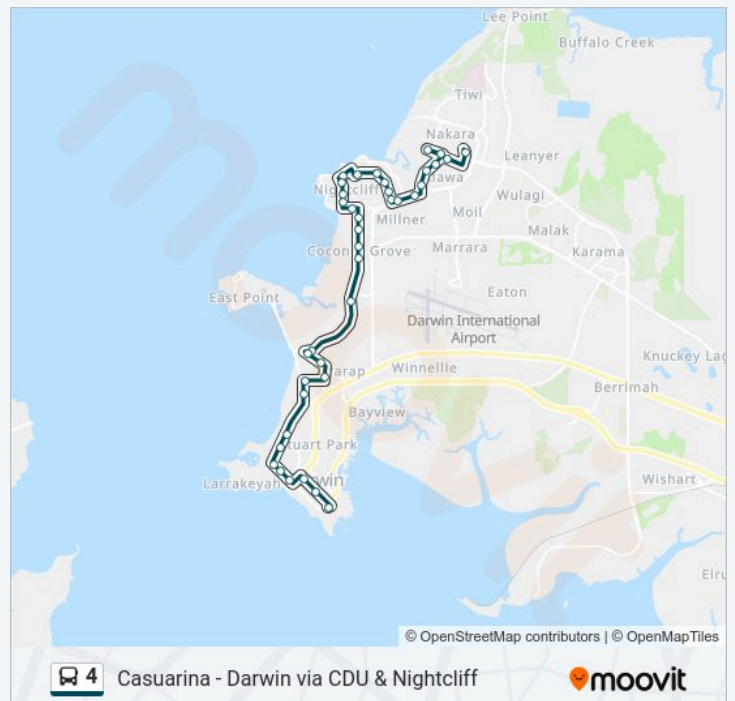

**4 bus Time Schedule**

Casuarina Via Parap/Nightcliff Route Timetable:

Monday	07:00-09:05
Tuesday	Not Operational
Wednesday	07:00-09:05
Thursday	07:00-09:05
Friday	Not Operational
Saturday	06:05-09:05
Sunday	07:00-09:05

**4 bus Info**

**Direction:** Casuarina Via Parap/Nightcliff

**Stops:** 38

**Trip Duration:** 43 min

**Line Summary:**

Bougainvillea St

Aralia Street

Nightcliff Middle School

### Direction: Darwin Via Nightcliff/Parap

37 stops

[VIEW LINE SCHEDULE](#)

Casuarina Interchange

Dripstone Road

Charles Darwin University

Dripstone Road

Lakeside Drive