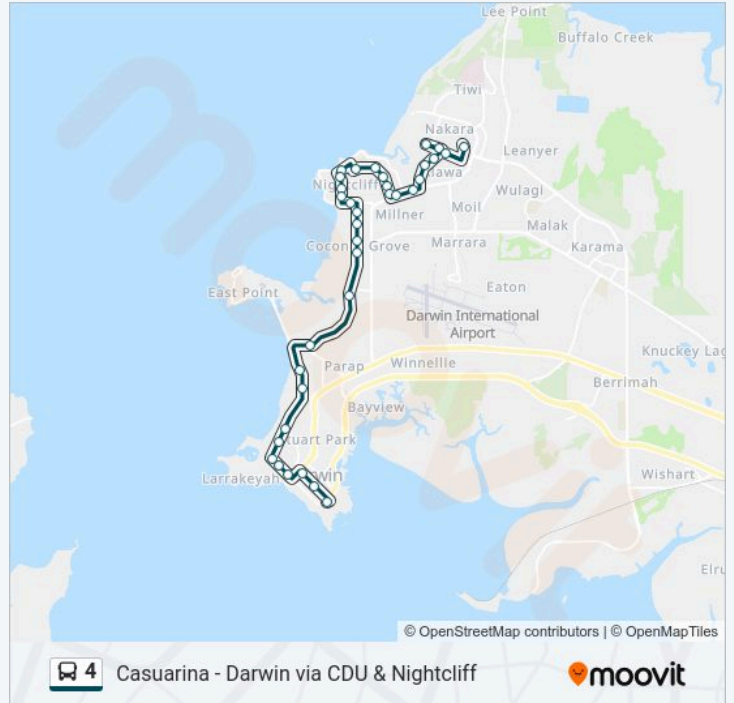

Mitchell St Before Lambells Tce

Gilruth Ave at Casino

Gilruth Ave at Mindil Beach

East Point Rd After Conacher St

East Point Rd Before Atkins Dr

Fannie Bay (Outbound)

Minmarama Park

Clock Tower

Dick Ward Drive

Kulaluk Community

Woolworths Nightcliff

John Stokes Sq Progress Dr

Bougainvilia Street

Bougainvilia Street

Bougainvilia St

Aralia Street

Nightcliff Middle School

Ryland Road

Ryland Road

Ryland Road

Waters Street

Trower Rd Opp Rapid Creek Shops

Trower Rd Opp Water Gardens

Lakeside Drive (Outbound)

Lakeside Drive

Lakeside Drive

Charles Darwin University

Dripstone Road

Dripstone Road

Casuarina Terminus

Sunday

17:50-19:00

4 bus Info

Direction: Casuarina Via Nightcliff

Stops: 35

Trip Duration: 46 min

Line Summary:

Direction: Casuarina Via Nightcliff/Ludmilla

38 stops

4 bus Time Schedule

Casuarina Via Nightcliff/Ludmilla Route Timetable: