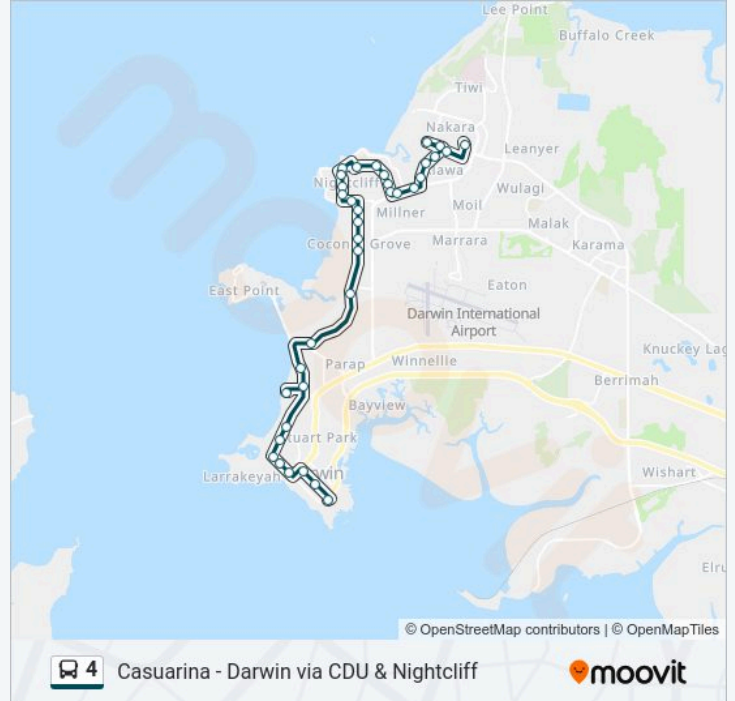

Lakeside Drive (Outbound)

Lakeside Drive

Lakeside Drive

Charles Darwin University

Dripstone Road

Dripstone Road

Casuarina Terminus

### Direction: Casuarina Via Pandanus Rd

35 stops

[VIEW LINE SCHEDULE](#)

Darwin Interchange

Woolworths Cavenagh St

81 Cavenagh St

121 Mitchell St

Mitchell St Before Malabar St