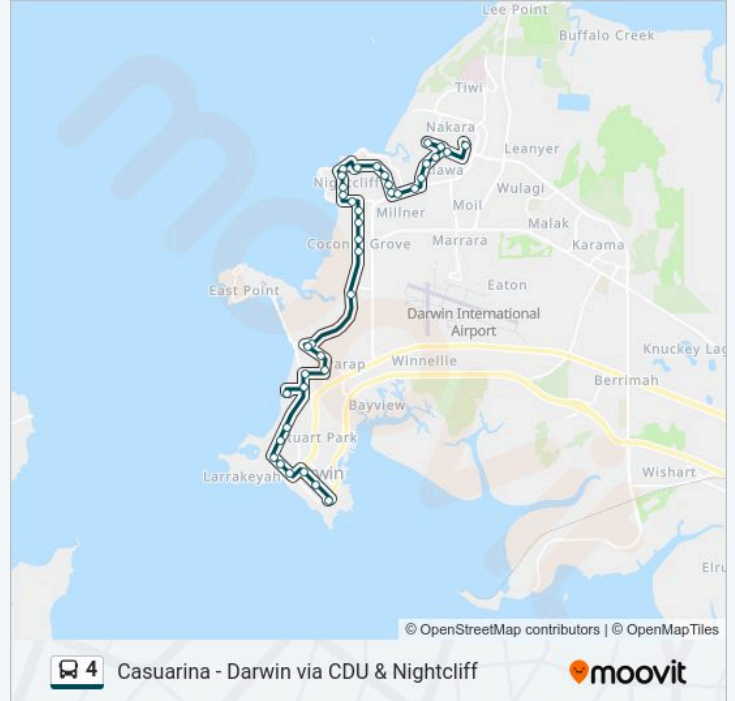

**4 bus Info**

**Direction:** Casuarina Via Museum/ Parap/Nightcliff

**Stops:** 39

**Trip Duration:** 48 min

**Line Summary:**

Woolworths Nightcliff

John Stokes Sq Progress Dr

Bougainvillea Street

Trower Rd Opp Rapid Creek Shops

Trower Rd Opp Water Gardens

Lakeside Drive (Outbound)

Lakeside Drive

Lakeside Drive

Charles Darwin University

Dripstone Road

Dripstone Road

Casuarina Terminus

### Direction: Darwin Via Nightcliff/Essington

36 stops

[VIEW LINE SCHEDULE](#)

Casuarina Interchange

Dripstone Road

Charles Darwin University

Dripstone Road

Lakeside Drive