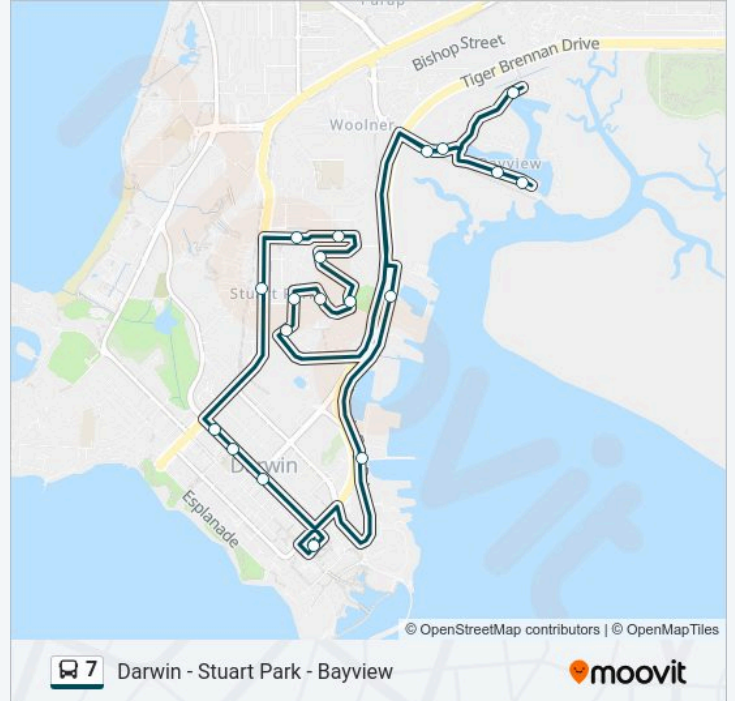

Direction: Stuart Park, Bayview

20 stops

[VIEW LINE SCHEDULE](#)

- Darwin Interchange
- Woolworths Cavenagh St
- 81 Cavenagh St
- 39 Stuart Hwy
- Westralia Street Shops
- Westralia Street
- Meigs Crescent
- Guy Street
- Gothenburg Crescent
- Margaret Street
- Duke Street
- Dinah Beach Road
- Stoddart Drive
- Bayview
- Half Moon Park
- Bayview Shops
- Stoddart Drive
- Tipperary Waters (Inbound)
- Frances Bay Drive
- Darwin Interchange

7 bus Info

Direction: Stuart Park, Bayview

Stops: 20

Trip Duration: 30 min

Line Summary:

Direction: Darwin Interchange To Darwin Interchange

20 stops

[VIEW LINE SCHEDULE](#)

- Darwin Interchange
- Woolworths Cavenagh St
- St Mary's School
- 81 Cavenagh St
- 39 Stuart Hwy
- Westralia Street Shops
- Westralia Street
- Meigs Crescent
- Guy Street
- Gothenburg Crescent
- Margaret Street
- Duke Street
- Stoddart Drive
- Bayview
- Half Moon Park
- Bayview Shops
- Stoddart Drive
- Tipperary Waters (Inbound)

Direction: Darwin Interchange To Darwin Interchange

Stops: 20

Trip Duration: 30 min

Line Summary:

Frances Bay Drive

Darwin Interchange

7 bus time schedules and route maps are available in an offline PDF at moovitapp.com. Use the Moovit App to see live bus times, train schedule or subway schedule, and step-by-step directions for all public transit in Darwin.