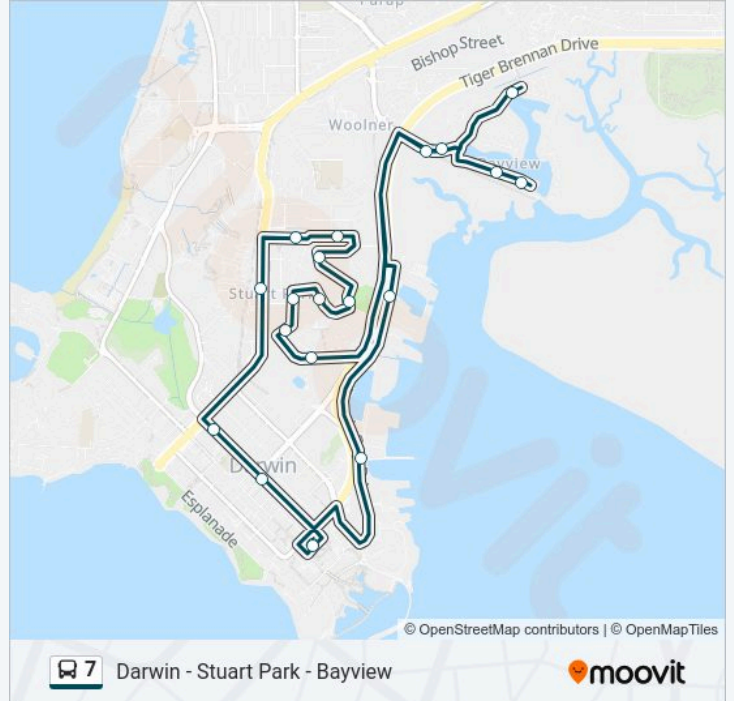

Direction: Stuart Park, Bayview

20 stops

[VIEW LINE SCHEDULE](#)

- Darwin Interchange
- Woolworths Cavenagh St
- 81 Cavenagh St
- 39 Stuart Hwy
- Westralia Street Shops
- Westralia Street
- Meigs Crescent
- Guy Street
- Gothenburg Crescent
- Margaret Street
- Duke Street
- Dinah Beach Road
- Stoddart Drive
- Bayview
- Half Moon Park
- Bayview Shops
- Stoddart Drive
- Tipperary Waters (Inbound)
- Frances Bay Drive
- Darwin Interchange

7 bus Time Schedule

Stuart Park, Bayview Route Timetable:

Monday	06:37-17:37
Tuesday	06:37-17:37
Wednesday	06:37-17:37
Thursday	06:37-17:37
Friday	06:37-17:37
Saturday	Not Operational
Sunday	Not Operational

7 bus Info

Direction: Stuart Park, Bayview

Stops: 20

Trip Duration: 30 min

Line Summary:

Direction: Darwin Interchange To Darwin Interchange

20 stops

[VIEW LINE SCHEDULE](#)

- Darwin Interchange
- Woolworths Cavenagh St
- St Mary's School
- 81 Cavenagh St
- 39 Stuart Hwy
- Westralia Street Shops
- Westralia Street
- Meigs Crescent
- Guy Street
- Gothenburg Crescent
- Margaret Street
- Duke Street
- Stoddart Drive
- Bayview
- Half Moon Park
- Bayview Shops
- Stoddart Drive
- Tipperary Waters (Inbound)