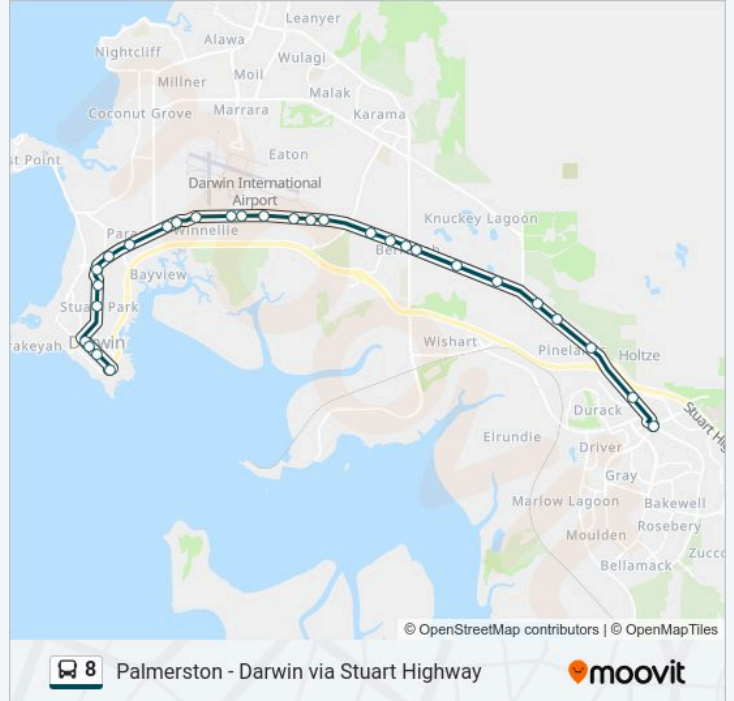

Use the Moovit App to find the closest 8 bus station near you and find out when is the next 8 bus arriving.

**Direction: Palmerston Via St Marys School**

29 stops

[VIEW LINE SCHEDULE](#)

- Darwin Interchange
- Woolworths Cavenagh St
- St Mary's School
- 81 Cavenagh St
- 39 Stuart Hwy
- Stuart Hwy at St Johns College
- Stuart Hwy After Nylander St
- Stuart Hwy After Parap Rd
- Stuart Hwy After Ross Smith Ave
- Stuart Hwy Before Shiers St
- Stuart Hwy Before Winnellie Shops
- 383 Stuart Highway
- Opp 426 Stuart Highway
- 435 Stuart Highway
- Opp 482 Stuart Hwy
- Stuart Hwy Before Hook Rd
- Stuart Hwy at Aviation Museum
- Stuart Hwy Opp Farrell Cres
- Stuart Hwy at Berrimah Business Park
- Stuart Hwy Opp Hidden Valley Rd
- Stuart Hwy Before Vanderlin Dr

**Direction:** Palmerston Via St Marys School

**Stops:** 29

**Trip Duration:** 37 min

**Line Summary:**

Stuart Hwy After Vanderlin Dr

Stuart Hwy After Lagoon Rd

Stuart Hwy After Thorack Rd

Stuart Hwy Before Foundation Rd

Stuart Hwy Before Mander Rd

Stuart Hwy After Deviney Rd

Gateway Shopping Centre

Palmerston Interchange

### Direction: Darwin Via St Marys School

28 stops

[VIEW LINE SCHEDULE](#)

Palmerston Interchange

Roystonea Ave Before Packard Ave

Stuart Hwy After Deviney Rd

Stuart Hwy After Mckinnon Rd

Stuart Hwy After Foundation Rd