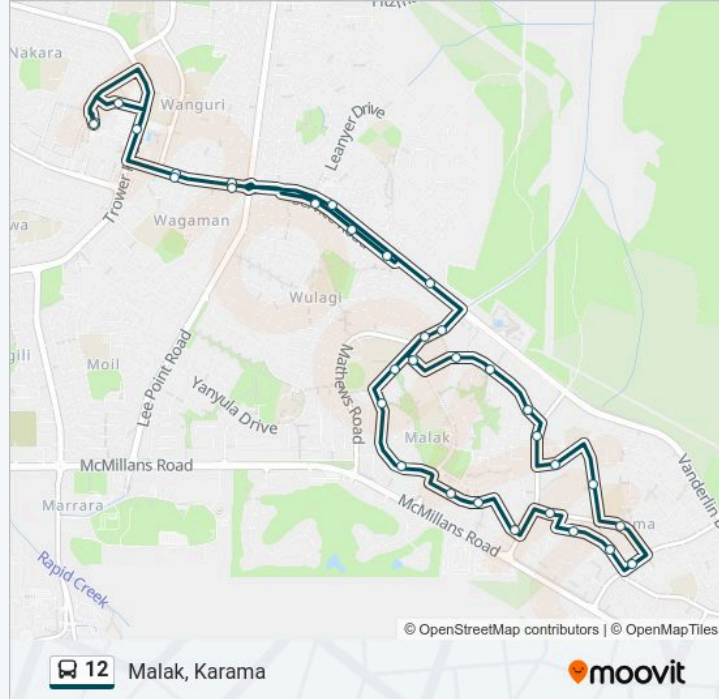

Use the Moovit App to find the closest 12 bus station near you and find out when is the next 12 bus arriving.

**Direction: Malak, Karama, Wulagi**

35 stops

[VIEW LINE SCHEDULE](#)

Casuarina Interchange

Vanderlin Dr After Gsell St

Jabiru Street

Jabiru Street

Vanderlin Dr After Lee Point Rd

28 Vanderlin Drive

Trower Rd - Opp Mvr

Scaturchio Street

Casuarina Terminus

**Direction: Malak, Karama**

116 Vanderlin Dr Service Rd

Vanderlin Dr Service Rd Opp Hibiscus Shopping Centre

Vanderlin Dr After Lee Point Rd

28 Vanderlin Drive

Trower Rd - Opp Mvr

Scaturchio Street

Casuarina Terminus

12 bus time schedules and route maps are available in an offline PDF at [moovitapp.com](https://moovitapp.com). Use the Moovit App to see live bus times, train schedule or subway schedule, and step-by-step directions for all public transit in Darwin.

© 2024 Moovit - All Rights Reserved