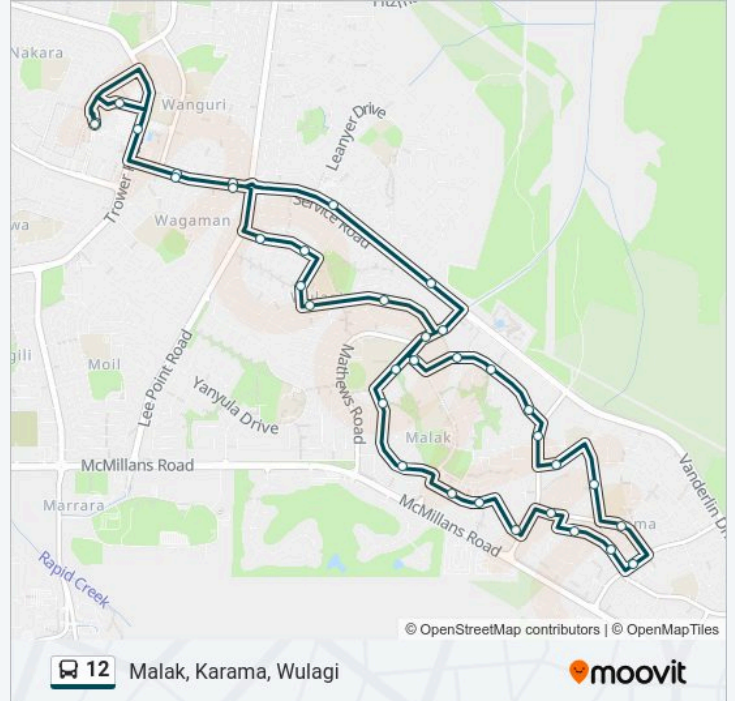

Use the Moovit App to find the closest 12 bus station near you and find out when is the next 12 bus arriving.

**Direction: Malak, Karama, Wulagi**

35 stops

[VIEW LINE SCHEDULE](#)

Casuarina Interchange

Vanderlin Dr After Gsell St

**12 bus Info****Direction:** Malak, Karama, Wulagi**Stops:** 35**Trip Duration:** 37 min**Line Summary:**

Dalwood Crescent

Dalwood Crescent

Malak Red Cross

Patterson Street

Wulagi Crescent

Wulagi Crescent

Wulagi Shops

Jabiru Street

Jabiru Street

Vanderlin Dr After Lee Point Rd

28 Vanderlin Drive

Trower Rd - Opp Mvr

Scaturchio Street

Casuarina Terminus

**Direction: Malak, Karama**

33 stops

[VIEW LINE SCHEDULE](#)

Casuarina Interchange

Vanderlin Dr After Gsell St

Vanderlin Dr Before Lee Point Rd

Hibiscus Shops

Vanderlin Dr After Leanyer Dr

Patterson Street