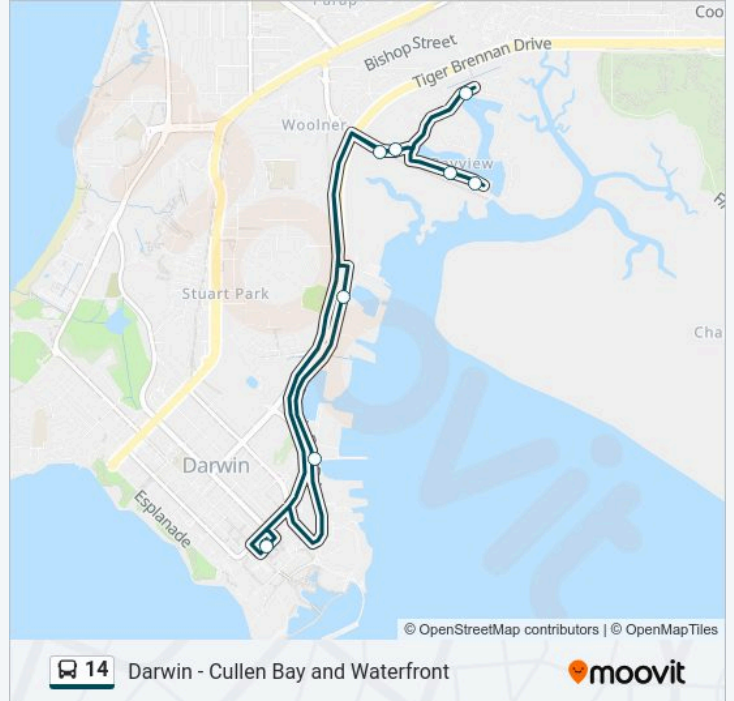

Direction: Bayview, Tipperary Waters

9 stops

[VIEW LINE SCHEDULE](#)

Darwin Interchange

Stoddart Drive

Bayview

Half Moon Park

Bayview Shops

14 bus Info**Direction:** Bayview, Tipperary Waters**Stops:** 9**Trip Duration:** 20 min**Line Summary:**

Direction: Cullen Bay Ferry Terminal

15 stops

[VIEW LINE SCHEDULE](#)

- Darwin Interchange
- Woolworths Cavenagh St
- 81 Cavenagh St
- 121 Mitchell St
- Mitchell St Before Malabar St
- Mitchell St Before Lambells Tce
- 46 Marina Boulevard
- Cullen Bay Ferry Terminal
- Opp 20 Marina Blvd
- Mitchell St After Lambells Tc
- Mitchell St Before Marsina Ct
- Mitchell St Before Peary St
- Mitchell St Cnr Brigg St
- Mitchell St Hilton Hotel
- Darwin Interchange

14 bus Info

Direction: Cullen Bay Ferry Terminal

Stops: 15

Trip Duration: 21 min

Line Summary:

Direction: Darwin Waterfront

5 stops

[VIEW LINE SCHEDULE](#)

Darwin Interchange

Convention Centre

Kitchener Drive

Kitchener Drive Outbound

Darwin Interchange

14 bus Time Schedule

Darwin Waterfront Route Timetable:

Monday	07:58-20:58
Tuesday	07:58-20:58
Wednesday	07:58-20:58
Thursday	07:58-20:58
Friday	07:58-20:58
Saturday	07:55-20:58
Sunday	07:55-20:58