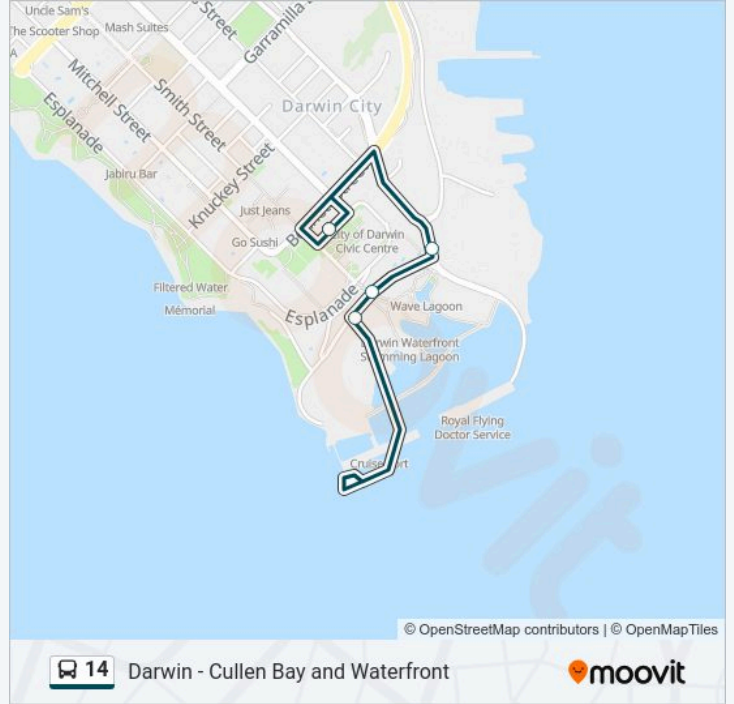

14 bus Info**Direction:** Bayview, Tipperary Waters**Stops:** 9**Trip Duration:** 20 min**Line Summary:**

Direction: Cullen Bay Ferry Terminal

15 stops

[VIEW LINE SCHEDULE](#)

- Darwin Interchange
- Woolworths Cavenagh St
- 81 Cavenagh St
- 121 Mitchell St
- Mitchell St Before Malabar St
- Mitchell St Before Lambells Tce
- 46 Marina Boulevard
- Cullen Bay Ferry Terminal
- Opp 20 Marina Blvd
- Mitchell St After Lambells Tc
- Mitchell St Before Marsina Ct
- Mitchell St Before Peary St
- Mitchell St Cnr Brigg St
- Mitchell St Hilton Hotel
- Darwin Interchange

14 bus Info

Direction: Cullen Bay Ferry Terminal

Stops: 15

Trip Duration: 21 min

Line Summary:

Direction: Darwin Waterfront

5 stops

[VIEW LINE SCHEDULE](#)

Darwin Interchange

Convention Centre

Kitchener Drive

Kitchener Drive Outbound

Darwin Interchange

14 bus Time Schedule

Darwin Waterfront Route Timetable:

Monday	07:58-20:58
Tuesday	07:58-20:58
Wednesday	07:58-20:58
Thursday	07:58-20:58
Friday	07:58-20:58
Saturday	07:55-20:58
Sunday	07:55-20:58

14 bus Info

Direction: Darwin Waterfront

Stops: 5

Trip Duration: 10 min

Line Summary:

14 bus time schedules and route maps are available in an offline PDF at moovitapp.com. Use the Moovit App to see live bus times, train schedule or subway schedule, and step-by-step directions for all public transit in Darwin.