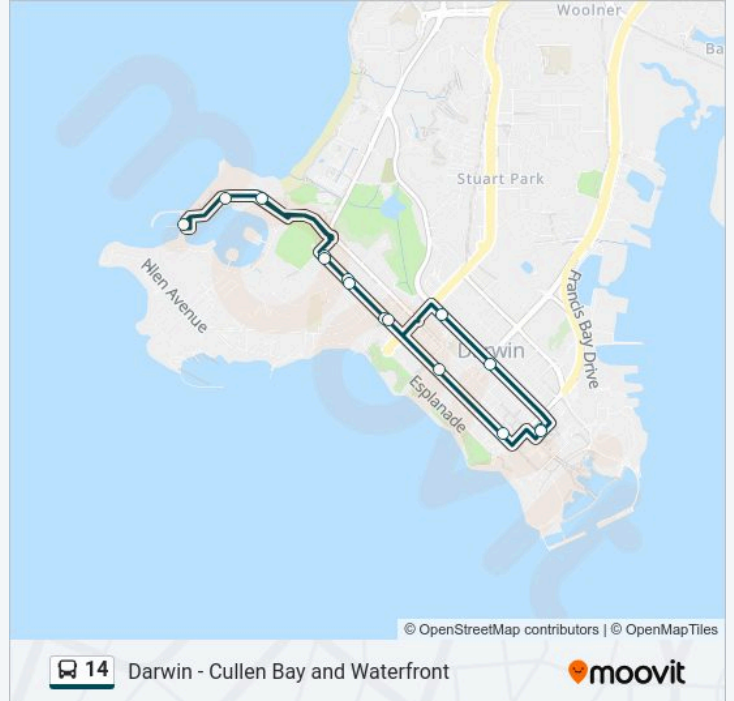

Direction: Bayview, Tipperary Waters

9 stops

[VIEW LINE SCHEDULE](#)

Darwin Interchange

Stoddart Drive

Bayview

Half Moon Park

Bayview Shops

14 bus Info**Direction:** Bayview, Tipperary Waters**Stops:** 9**Trip Duration:** 20 min**Line Summary:**

Direction: Cullen Bay Ferry Terminal

15 stops

[VIEW LINE SCHEDULE](#)

- Darwin Interchange
- Woolworths Cavenagh St
- 81 Cavenagh St
- 121 Mitchell St
- Mitchell St Before Malabar St
- Mitchell St Before Lambells Tce
- 46 Marina Boulevard
- Cullen Bay Ferry Terminal
- Opp 20 Marina Blvd
- Mitchell St After Lambells Tc
- Mitchell St Before Marsina Ct
- Mitchell St Before Peary St
- Mitchell St Cnr Brigg St
- Mitchell St Hilton Hotel
- Darwin Interchange

14 bus Info

Direction: Cullen Bay Ferry Terminal

Stops: 15

Trip Duration: 21 min

Line Summary:

Direction: Darwin Waterfront

5 stops

[VIEW LINE SCHEDULE](#)

Darwin Interchange

Convention Centre

Kitchener Drive

Kitchener Drive Outbound

Darwin Interchange

14 bus Time Schedule

Darwin Waterfront Route Timetable:

Monday	07:58-20:58
Tuesday	07:58-20:58
Wednesday	07:58-20:58
Thursday	07:58-20:58
Friday	07:58-20:58
Saturday	07:55-20:58
Sunday	07:55-20:58