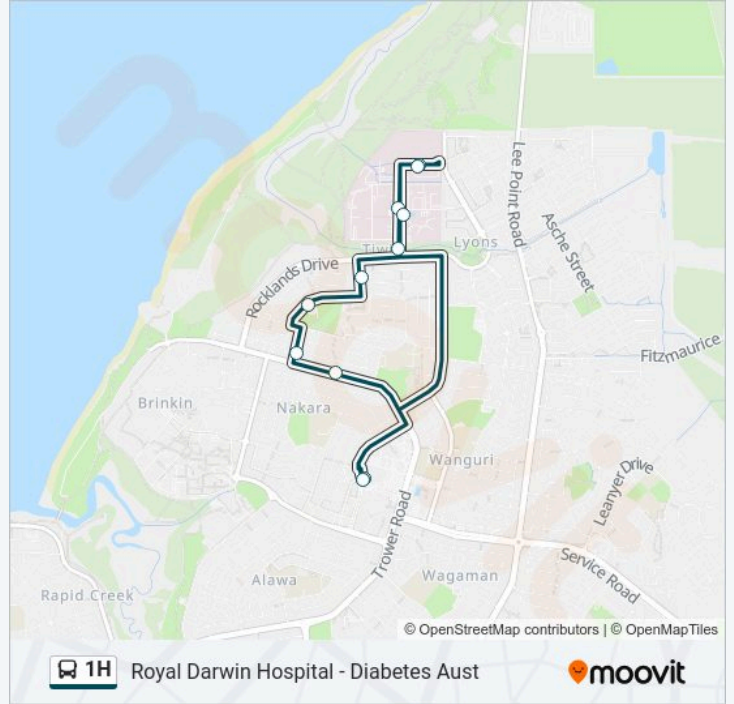

## Royal Darwin Hospital - Diabetes Aust

[Get The App](#)

The 1H bus line Royal Darwin Hospital - Diabetes Aust has one route. For regular weekdays, their operation hours are: (1) Royal Darwin Hospital, Tiwi: 07:18-21:30  
Use the Moovit App to find the closest 1H bus station near you and find out when is the next 1H bus arriving.

**Direction: Royal Darwin Hospital, Tiwi**

11 stops

[VIEW LINE SCHEDULE](#)

Casuarina Interchange  
Private Hospital  
Royal Darwin Hospital  
Darwin Hospital Precinct  
Darwin Hospital Precinct  
Darwin Hospital Precinct  
Manbulloo Street  
Diabeties Australia - Tiwi Shops  
Erlunda Street  
Trower Road  
Casuarina Terminus

**1H bus Time Schedule**

Royal Darwin Hospital, Tiwi Route Timetable:

Monday	07:18-21:30
Tuesday	07:18-21:30
Wednesday	07:18-21:30
Thursday	07:18-21:30
Friday	07:18-21:30
Saturday	Not Operational
Sunday	Not Operational

**1H bus Info****Direction:** Royal Darwin Hospital, Tiwi**Stops:** 11**Trip Duration:** 15 min**Line Summary:**

1H bus time schedules and route maps are available in an offline PDF at [moovitapp.com](https://moovitapp.com). Use the Moovit App to see live bus times, train schedule or subway schedule, and step-by-step directions for all public transit in Darwin.