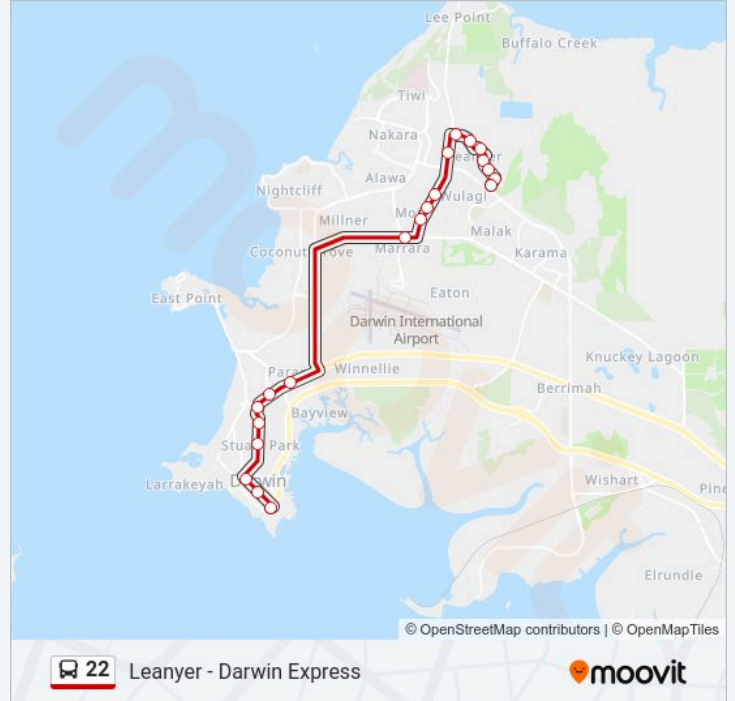

 **22 Line**

Leanyer - Darwin Express

Get The App

The 22 bus line (Leanyer - Darwin Express) has 2 routes. For regular weekdays, their operation hours are:

(1) Darwin Interchange Express: 07:10(2) Leanyer Express: 16:32-17:17

Use the Moovit App to find the closest 22 bus station near you and find out when is the next 22 bus arriving.

Direction: Darwin Interchange Express

21 stops

[VIEW LINE SCHEDULE](#)

- 184 Leanyer Dr
- Leanyer Dr Before Killuppa Cres
- 138 Leanyer Drive
- Leanyer Primary School
- Good Shepherd College Leanyer
- 54 Vrd Drive
- 8 Vrd Drive
- Lee Point Rd Before Bathurst St
- Lee Point Rd After Jabiru St
- Opp 67 Lee Point Rd
- Opp 39 Lee Point Rd
- Mcmillans Rd After Marrara Dr
- Mcmillians Rd After Henry Wrigley Dr
- Stuart Hwy After Woolner Rd
- Stuart Hwy Opp Parap Rd
- Stuart Hwy Before Westralia Street
- Stuart Hwy After King St
- 30 Daly St
- Mitchell St Cnr Brigg St
- Mitchell St Hilton Hotel
- Darwin Interchange

Stops: 21

Trip Duration: 40 min

Line Summary:

Direction: Leanyer Express

20 stops

[VIEW LINE SCHEDULE](#)

- Darwin Interchange
- Woolworths Cavenagh St
- 81 Cavenagh St
- 39 Stuart Hwy
- Stuart Hwy at St Johns College
- Stuart Hwy After Nylander St
- Stuart Hwy After Parap Rd
- Stuart Hwy After Ross Smith Ave
- Mcmillans Rd After Rothdale Rd
- 37 Lee Point Rd
- 61 Lee Point Rd
- 91 Lee Point Rd
- 179 Lee Point Rd
- 5 Vrd Dr
- Vrd Dr Before Rosewood Cres
- Baines St Park Leanyer Dr
- 125 Leanyer Dr
- 151 Leanyer Dr

22 bus Info

Direction: Leanyer Express

Stops: 20

Trip Duration: 32 min

Line Summary:

Leanyer Dr After Parkside Cr

Opp 182 Leanyer Dr

22 bus time schedules and route maps are available in an offline PDF at moovitapp.com. Use the Moovit App to see live bus times, train schedule or subway schedule, and step-by-step directions for all public transit in Darwin.