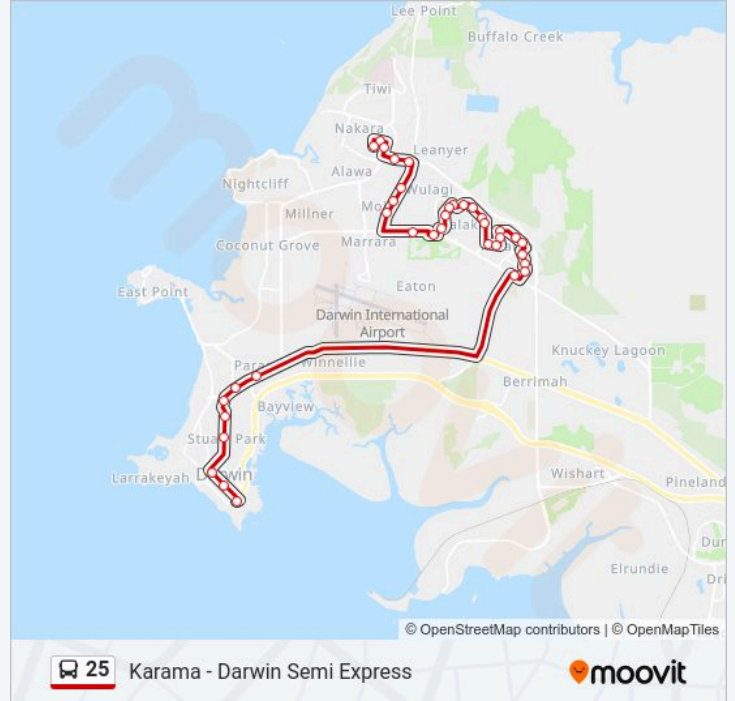

 **25 Line**

Karama - Darwin Semi Express

Get The App

The 25 bus line (Karama - Darwin Semi Express) has 2 routes. For regular weekdays, their operation hours are: (1) Darwin Interchange Semi Express: 07:10(2) Karama Semi Express: 16:30-17:10
Use the Moovit App to find the closest 25 bus station near you and find out when is the next 25 bus arriving.

Direction: Darwin Interchange Semi Express

29 stops

[VIEW LINE SCHEDULE](#)

- 21 Moray St.
- Bauer Cres After Manunda Tce
- Bauer Cres After Mcpherson St
- 58 Applegum Dr
- 40 Applegum Dr
- Applegum Dr Before Livistona Rd
- Livistona Road
- Koolinda Crescent
- Koolinda Crescent
- Op Oloumlin College
- Dalwood Crescent
- Dalwood Crescent
- Dalwood Crescent
- Malak Red Cross
- Patterson Street
- Darwent Street
- Ringwood Street
- Northlakes Shopping Centre
- Mcmillans Road
- Mcmillans Rd After Marrara Dr
- Mcmillians Rd After Henry Wrigley Dr

Stops: 29

Trip Duration: 41 min

Line Summary:

Stuart Hwy After Woolner Rd
 Stuart Hwy Opp Parap Rd
 Stuart Hwy Before Westralia Street
 Stuart Hwy After King St
 30 Daly St
 Mitchell St Cnr Brigg St
 Mitchell St Hilton Hotel
 Darwin Interchange

61 Lee Point Rd

91 Lee Point Rd

Vanderlin Dr After Lee Point Rd

28 Vanderlin Drive

Trower Rd - Opp Mvr

Scaturchio Street

Casuarina Terminus

25 bus time schedules and route maps are available in an offline PDF at moovitapp.com. Use the Moovit App to see live bus times, train schedule or subway schedule, and step-by-step directions for all public transit in Darwin.