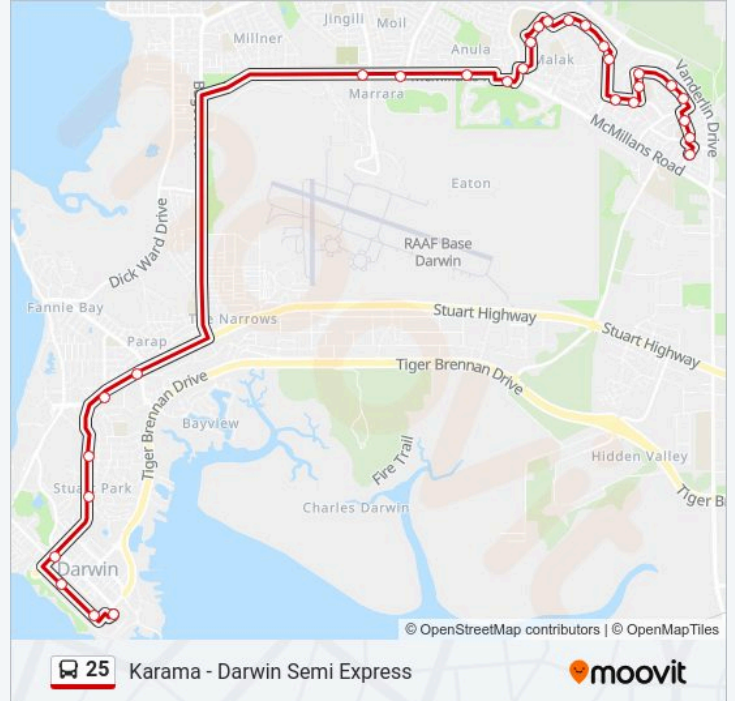

 **25 Line**

Karama - Darwin Semi Express

Get The App

The 25 bus line (Karama - Darwin Semi Express) has 2 routes. For regular weekdays, their operation hours are: (1) Darwin Interchange Semi Express: 07:10(2) Karama Semi Express: 16:30-17:10
Use the Moovit App to find the closest 25 bus station near you and find out when is the next 25 bus arriving.

Direction: Darwin Interchange Semi Express

29 stops

[VIEW LINE SCHEDULE](#)

- 21 Moray St.
- Bauer Cres After Manunda Tce
- Bauer Cres After Mcpherson St
- 58 Applegum Dr
- 40 Applegum Dr
- Applegum Dr Before Livistona Rd
- Livistona Road
- Koolinda Crescent
- Koolinda Crescent
- Op Oloumlin College
- Dalwood Crescent
- Dalwood Crescent
- Dalwood Crescent
- Malak Red Cross
- Patterson Street
- Darwent Street
- Ringwood Street
- Northlakes Shopping Centre
- Mcmillans Road
- Mcmillans Rd After Marrara Dr
- Mcmillians Rd After Henry Wrigley Dr

Stops: 29

Trip Duration: 41 min

Line Summary:

Stuart Hwy After Woolner Rd
 Stuart Hwy Opp Parap Rd
 Stuart Hwy Before Westralia Street
 Stuart Hwy After King St
 30 Daly St
 Mitchell St Cnr Brigg St
 Mitchell St Hilton Hotel
 Darwin Interchange

Direction: Karama Semi Express

36 stops

[VIEW LINE SCHEDULE](#)

Darwin Interchange
 Woolworths Cavenagh St
 81 Cavenagh St
 39 Stuart Hwy
 Stuart Hwy at St Johns College
 Stuart Hwy After Nylander St
 Stuart Hwy After Parap Rd
 Stuart Hwy After Ross Smith Ave
 Op Marrara Christian School
 21 Moray St.
 Bauer Cres After Manunda Tce
 Bauer Cres After Mcpherson St
 58 Applegum Dr
 40 Applegum Dr
 Applegum Dr Before Livistona Rd
 Livistona Road
 Koolinda Crescent
 Koolinda Crescent