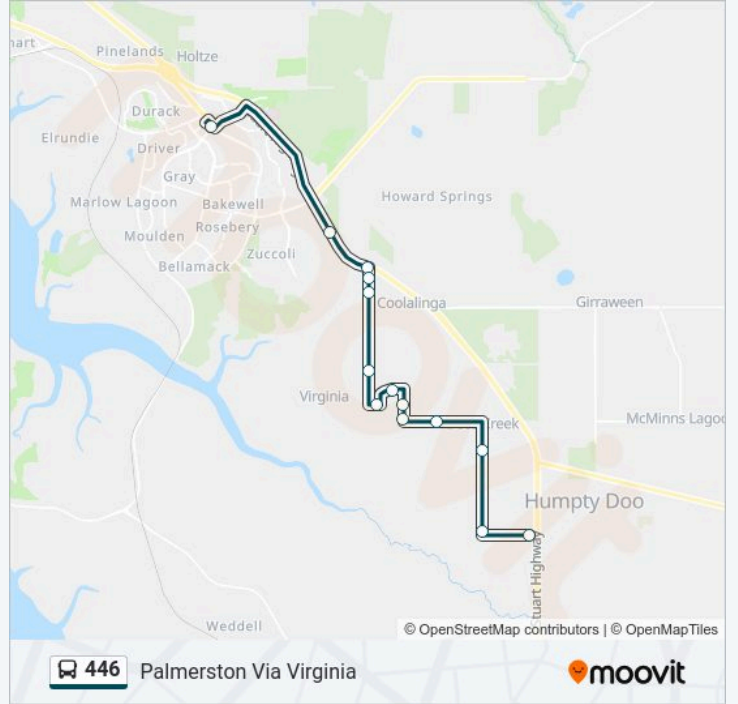

Direction: Gulnare Rd Via Virginia

15 stops

[VIEW LINE SCHEDULE](#)

Palmerston Interchange
Palmerston Indigenous Village
Stuart Hwy After Bowhunters Rd
Virginia Road
Virginia Road
Virginia Road
Virginia Road
Virginia Road
Jacomb Place
Francesca Circuit
London Road
Lowther Road
Bees Creek Road
Bees Creek Road
Gulnare Rd

Stops: 16

Trip Duration: 35 min

Line Summary:

Direction: Palmerston Via Virginia

14 stops

[VIEW LINE SCHEDULE](#)

- Gulnare Rd
- Bees Creek Road
- Bees Creek Road
- Lowther Road
- London Road
- London Road
- Francesca Circuit
- Jacomb Place
- Virginia Road
- Virginia Road
- Virginia Store
- Stuart / Virginia
- Stuart Hwy After Morgan Road
- Palmerston Interchange

446 bus Time Schedule

Palmerston Via Virginia Route Timetable:

Monday	06:30-07:25
Tuesday	06:30-07:25
Wednesday	06:30-07:25
Thursday	06:30-07:25
Friday	06:30-07:25
Saturday	06:40
Sunday	Not Operational

446 bus Info

Direction: Palmerston Via Virginia

Stops: 14

Trip Duration: 30 min

Line Summary:

446 bus time schedules and route maps are available in an offline PDF at moovitapp.com. Use the Moovit App to see live bus times, train schedule or subway schedule, and step-by-step directions for all public transit in Darwin.