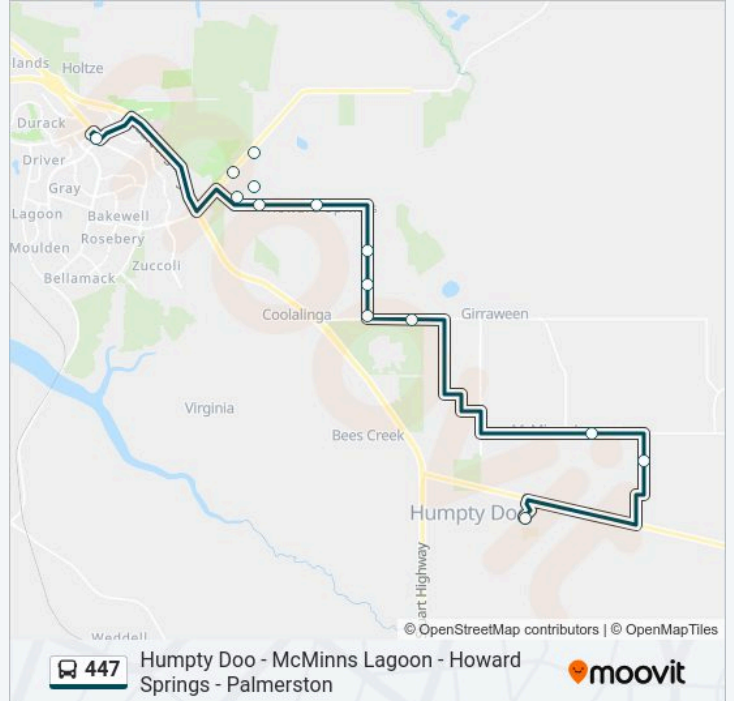

Direction: Palmerston Via Girraween/Howard Springs

14 stops

[VIEW LINE SCHEDULE](#)

Humpty Doo Park & Ride
 Acacia Road
 Pioneer Drive
 Girraween Road
 Hillier Road
 Hillier Road
 Hillier Road
 Howard Springs Primary School
 Whitewood Road
 Good Shepherd Lutheran School
 Stow Road
 Stow Road
 Howard Springs Road
 Palmerston Interchange

447 bus Time Schedule

Palmerston Via Girraween/Howard Springs Route
 Timetable:

Monday	06:10-07:05
Tuesday	06:10-07:05
Wednesday	06:10-07:05
Thursday	06:10-07:05
Friday	06:10-07:05
Saturday	06:25-09:30
Sunday	Not Operational

447 bus Info

Direction: Palmerston Via Girraween/Howard Springs

Stops: 14

Trip Duration: 44 min

Line Summary:

Direction: Humpty Doo Via Howard Springs/Girraween

10 stops

[VIEW LINE SCHEDULE](#)

Monday	15:25
Tuesday	15:25
Wednesday	15:25
Thursday	15:25
Friday	15:25
Saturday	Not Operational
Sunday	Not Operational

447 bus Info

Direction: Palmerston Via Coolalinga Express

Stops: 6

Trip Duration: 40 min