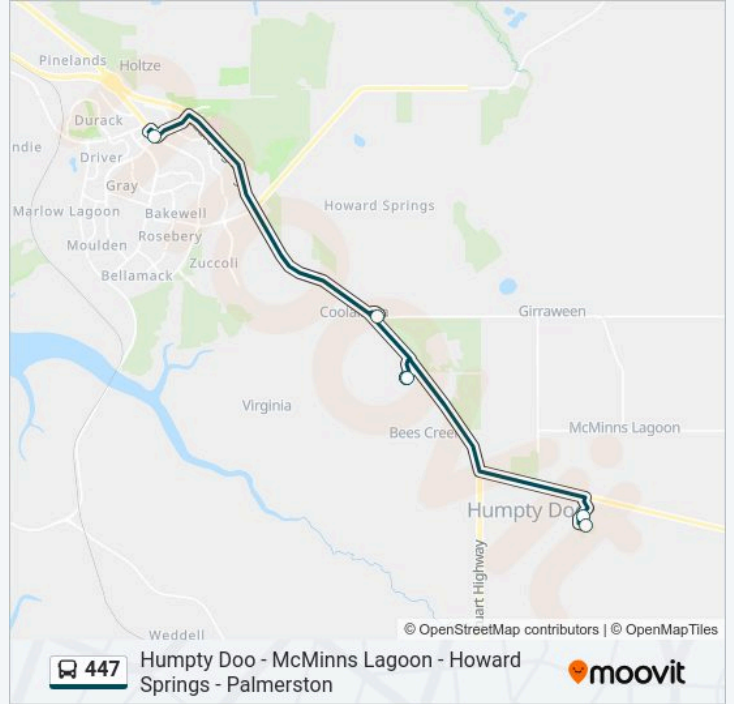

447 bus time schedules and route maps are available in an offline PDF at moovitapp.com. Use the Moovit App to see live bus times, train schedule or subway schedule, and step-by-step directions for all public transit in Darwin.

© 2025 Moovit - All Rights Reserved