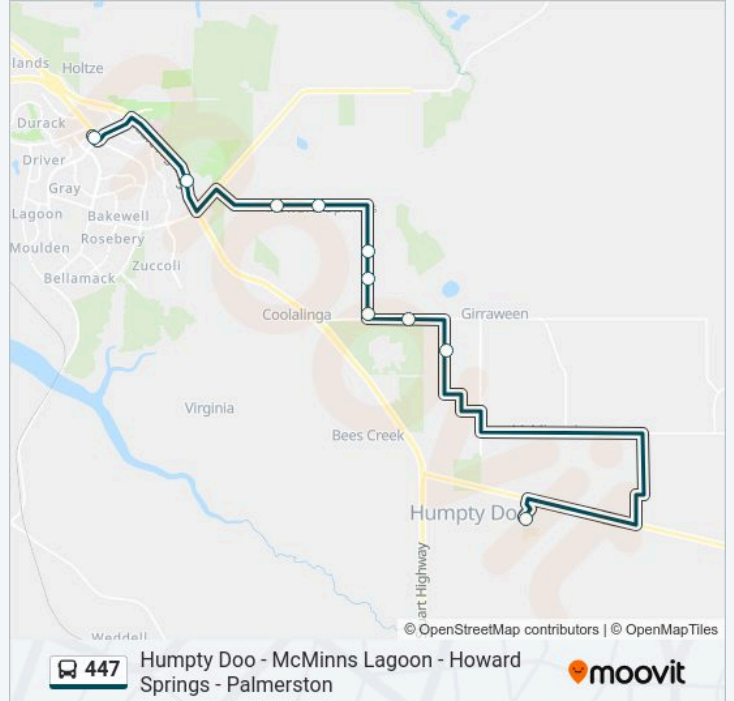

- Palmerston Interchange
- Palmerston Indigenous Village
- Whitewood Road
- Howard Springs Primary School
- Hillier Road
- Hillier Road
- Hillier Road South
- Girraween Road
- Mcminns Drive
- Humpty Doo Park & Ride

447 bus Time Schedule

Humpty Doo Via Howard Springs/Girraween Route
Timetable:

Monday	15:45-18:00
Tuesday	15:45-18:00
Wednesday	15:45-18:00
Thursday	15:45-18:00
Friday	15:45-18:00
Saturday	16:05-18:00
Sunday	Not Operational

447 bus Info

Direction: Humpty Doo Via Howard Springs/Girraween

Stops: 10

Trip Duration: 41 min

Line Summary:

Direction: Palmerston Via Coolalinga Express

6 stops

[VIEW LINE SCHEDULE](#)

Monday	15:25
Tuesday	15:25
Wednesday	15:25
Thursday	15:25
Friday	15:25
Saturday	Not Operational
Sunday	Not Operational

447 bus Info

Direction: Palmerston Via Coolalinga Express

Stops: 6

Trip Duration: 40 min