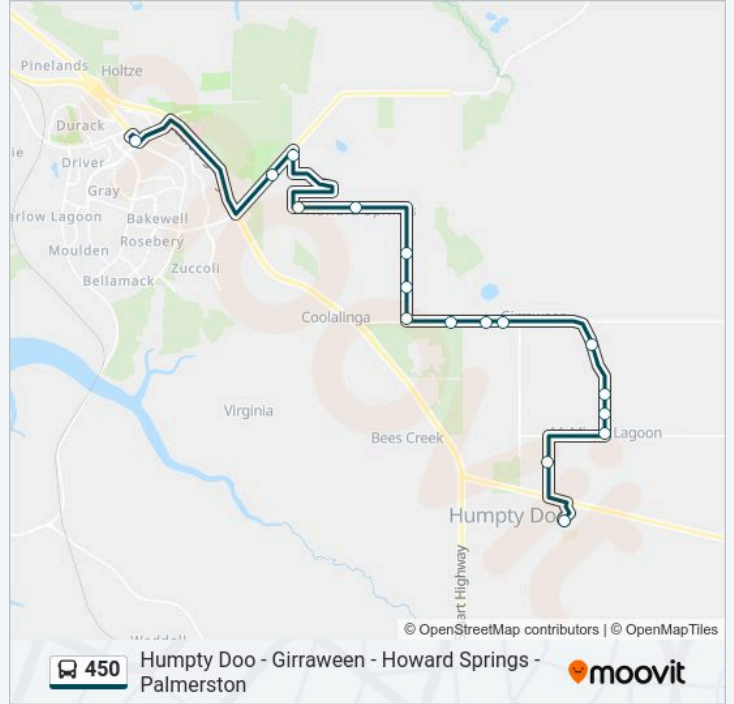

**Direction: Humpty Doo Via Howard Springs, Girraween**

10 stops

[VIEW LINE SCHEDULE](#)

Palmerston Interchange  
Palmerston Indigenous Village  
Howard Springs Road  
Whitewood Road  
Howard Springs Primary School  
Hillier Road  
Girraween Road  
Girraween Road  
Anglesey Road  
Humpty Doo Park & Ride

**Direction:** Humpty Doo Via Howard Springs, Girraween

**Stops:** 10

**Trip Duration:** 40 min

**Line Summary:**

**Direction: Palmerston Via Girraween/Howard Springs**

17 stops

[VIEW LINE SCHEDULE](#)

- Humpty Doo Park & Ride
- Kennedy Road
- Anglesey Road
- Anglesey Road
- Anglesey Road
- Anglesey Road
- Anglesey Road
- Girraween Road
- Girraween Road
- Girraween Road
- Hillier Road
- Hillier Road
- Hillier Road
- Howard Springs Primary School
- Whitewood Road
- Stow Road
- Howard Springs Road
- Palmerston Interchange

**450 bus Time Schedule**

Palmerston Via Girraween/Howard Springs Route

Timetable:

Monday	07:05
Tuesday	07:05
Wednesday	07:05
Thursday	07:05
Friday	07:05
Saturday	07:30
Sunday	Not Operational

**450 bus Info**

**Direction:** Palmerston Via Girraween/Howard Springs

**Stops:** 17

**Trip Duration:** 40 min

**Line Summary:**

450 bus time schedules and route maps are available in an offline PDF at [moovitapp.com](https://moovitapp.com). Use the Moovit App to see live bus times, train schedule or subway schedule, and step-by-step directions for all public transit in Darwin.