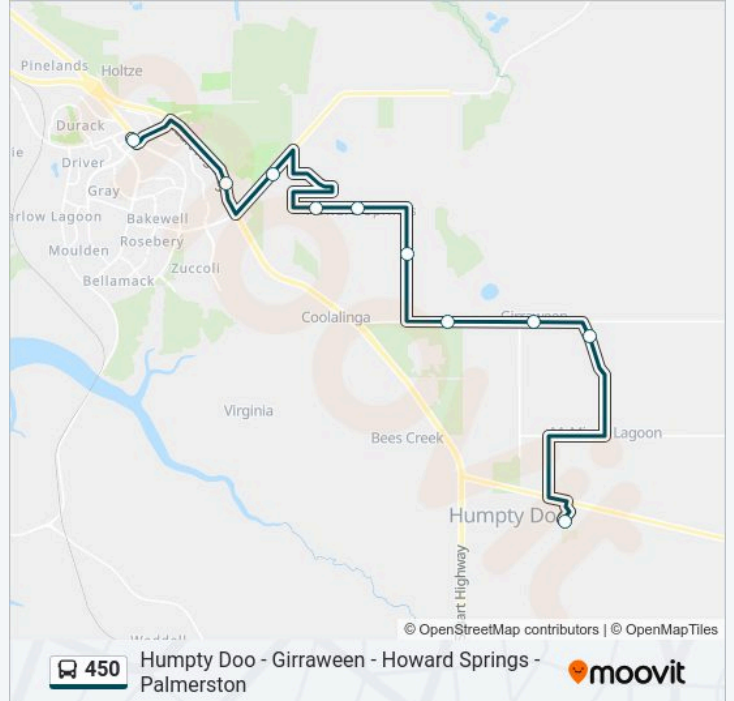

**Direction: Humpty Doo Via Howard Springs, Girraween**

10 stops

[VIEW LINE SCHEDULE](#)

Palmerston Interchange  
Palmerston Indigenous Village  
Howard Springs Road  
Whitewood Road  
Howard Springs Primary School  
Hillier Road  
Girraween Road  
Girraween Road  
Anglesey Road  
Humpty Doo Park & Ride

**450 bus Time Schedule**

Humpty Doo Via Howard Springs, Girraween Route  
Timetable:

Monday	15:45
Tuesday	15:45
Wednesday	15:45
Thursday	15:45
Friday	15:45
Saturday	15:00
Sunday	Not Operational

**450 bus Info**

**Direction:** Humpty Doo Via Howard Springs, Girraween

**Stops:** 10

**Trip Duration:** 40 min

**Line Summary:**

**Direction: Palmerston Via Girraween/Howard Springs**

17 stops

[VIEW LINE SCHEDULE](#)

- Humpty Doo Park & Ride
- Kennedy Road
- Anglesey Road
- Anglesey Road
- Anglesey Road
- Anglesey Road
- Anglesey Road
- Girraween Road
- Girraween Road
- Girraween Road
- Hillier Road
- Hillier Road
- Hillier Road
- Howard Springs Primary School
- Whitewood Road
- Stow Road
- Howard Springs Road
- Palmerston Interchange

**Direction:** Palmerston Via Girraween/Howard Springs

**Stops:** 17

**Trip Duration:** 40 min

**Line Summary:**

450 bus time schedules and route maps are available in an offline PDF at [moovitapp.com](https://moovitapp.com). Use the Moovit App to see live bus times, train schedule or subway schedule, and step-by-step directions for all public transit in Darwin.