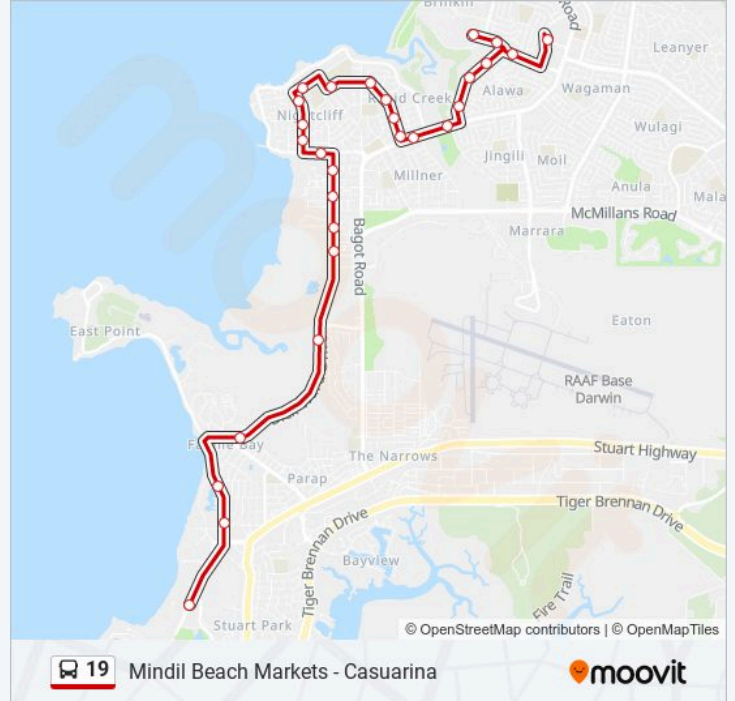

## Mindil Beach Markets - Casuarina

Get The App

The 19 bus line Mindil Beach Markets - Casuarina has one route. For regular weekdays, their operation hours are:

(1) Casuarina Interchange: 19:50 - 21:15

Use the Moovit App to find the closest 19 bus station near you and find out when is the next 19 bus arriving.

### Direction: Casuarina Interchange

28 stops

[VIEW LINE SCHEDULE](#)

- Gilruth Ave at Mindil Beach
- East Point Rd After Conacher St
- East Point Rd Before Atkins Dr
- Fannie Bay (Outbound)
- Minmarama Park
- Clock Tower
- Dick Ward Drive
- Kulaluk Community
- Woolworths Nightcliff
- John Stokes Sq Progress Dr
- Bougainvilia Street
- Bougainvilia Street
- Bougainvilia St
- Aralia Street
- Nightcliff Middle School
- Ryland Road
- Ryland Road
- Ryland Road
- Waters Street
- Trower Rd Opp Rapid Creek Shops
- Trower Rd Opp Water Gardens

### 19 bus Info

**Direction:** Casuarina Interchange

**Stops:** 28

**Trip Duration:** 27 min

**Line Summary:**

Lakeside Drive (Outbound)

Lakeside Drive

Lakeside Drive

Charles Darwin University

Dripstone Road

Dripstone Road

Casuarina Terminus

19 bus time schedules and route maps are available in an offline PDF at [moovitapp.com](https://moovitapp.com). Use the Moovit App to see live bus times, train schedule or subway schedule, and step-by-step directions for all public transit in Darwin.