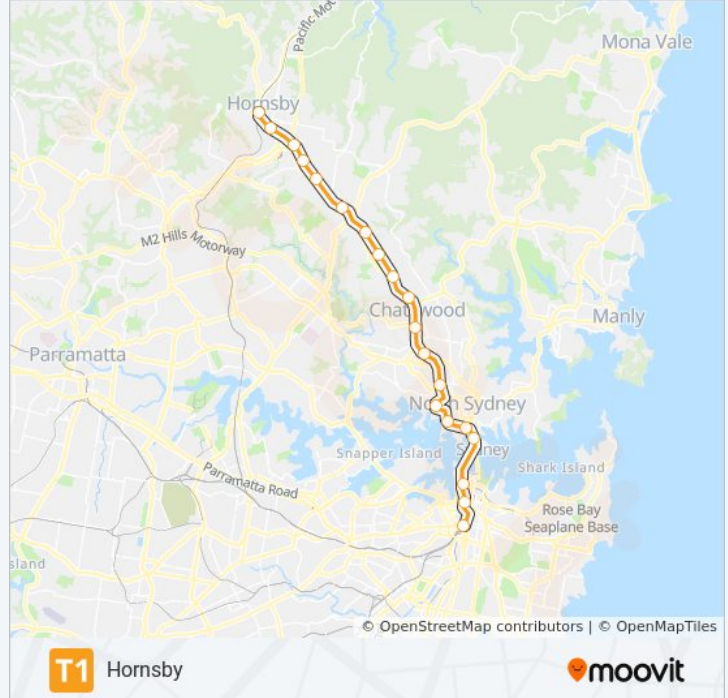

### T1 train Info

**Direction:** Hornsby

**Stops:** 20

**Trip Duration:** 51 min

**Line Summary:**

Waitara Station

Hornsby Station

### Direction: Hornsby

5 stops

[VIEW LINE SCHEDULE](#)

Berowra Station

Mount Kuring-Gai Station

Mount Colah Station

Asquith Station

Hornsby Station