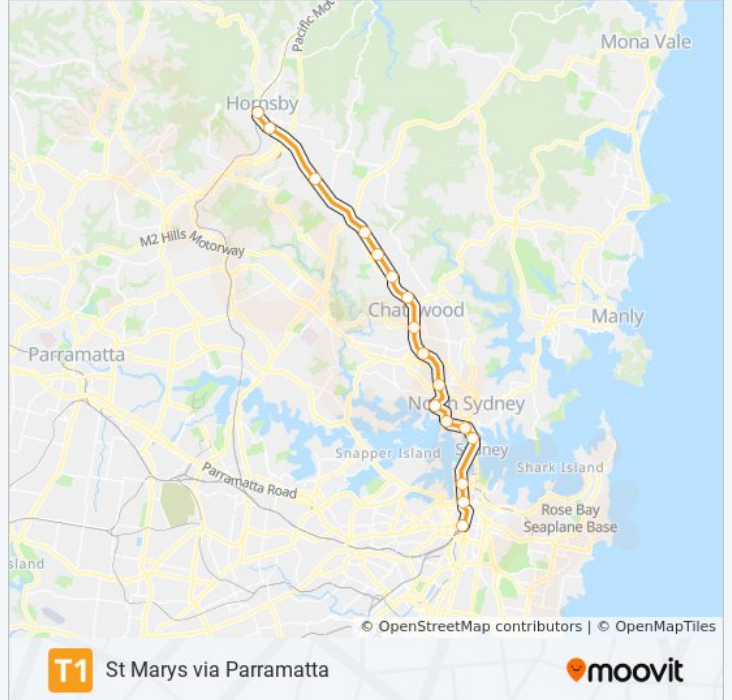

Roseville Station

Chatswood Station

Artarmon Station

St Leonards Station

Wollstonecraft Station

Milsons Point Station

Wynyard Station

Town Hall Station

Central Station

### T1 train Info

**Direction:** St Marys via Parramatta

**Stops:** 17

**Trip Duration:** 48 min

**Line Summary:**

### Direction: Waterfall via Banksia

5 stops

[VIEW LINE SCHEDULE](#)

North Sydney Station

Milsons Point Station

Wynyard Station

Town Hall Station

Central Station