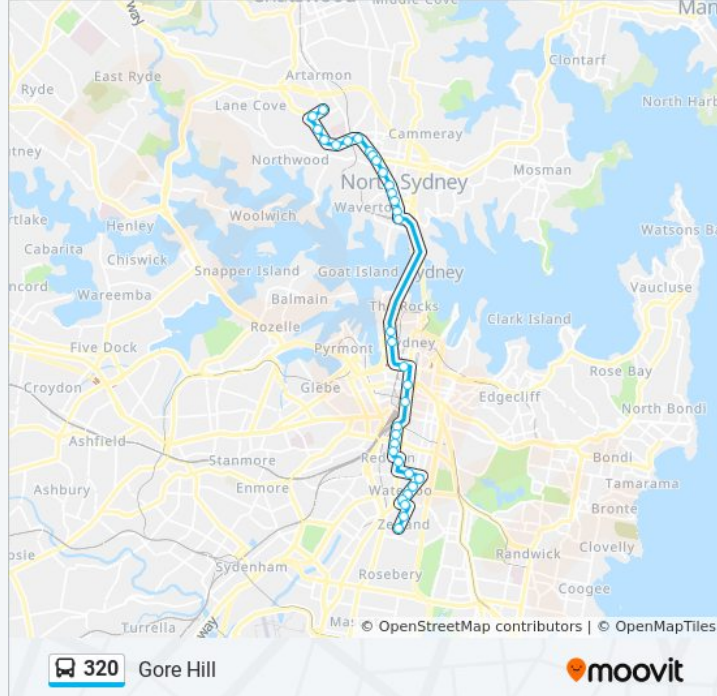

**320 bus Info**

**Direction:** Gore Hill

**Stops:** 34

**Trip Duration:** 57 min

**Line Summary:**

North Sydney Station, Blue St, Stand B

Victoria Cross, Miller St

Pacific Hwy at Berry St

St Leonards Station, Pacific Hwy, Stand B

Pacific Hwy opp Gore Hill Oval

Pacific Hwy at Bellevue Ave

Pacific Hwy opp TAFE St Leonards

Campbell St opp Gore Hill Technology Park

Campbell St before Reserve Rd

**Direction: Joynton Ave, Zetland**

31 stops

[VIEW LINE SCHEDULE](#)

Campbell St before Reserve Rd

Gore Hill Technology Park, Pacific Hwy

TAFE St Leonards, Pacific Hwy

Pacific Hwy opp Bellevue Ave

Pacific Hwy before Reserve Rd

**320 bus Info**

**Direction:** Joynton Ave, Zetland

**Stops:** 31

**Trip Duration:** 50 min

**Line Summary:**

Wynyard Station, York St, Stand H

Town Hall Station, Park St, Stand H

Museum Station, Castlereagh St, Stand F