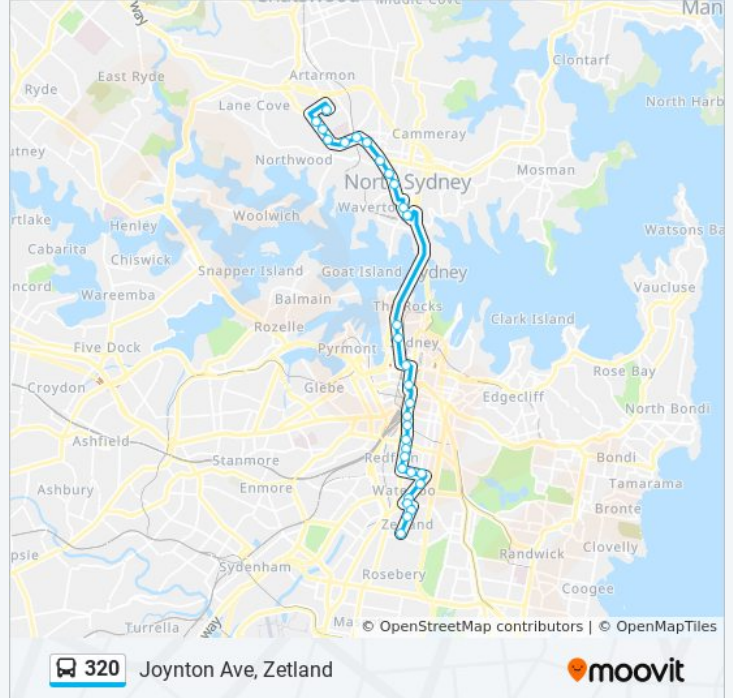

**Direction: Joynton Ave, Zetland**

31 stops

[VIEW LINE SCHEDULE](#)

Campbell St before Reserve Rd

Gore Hill Technology Park, Pacific Hwy

TAFE St Leonards, Pacific Hwy

Pacific Hwy opp Bellevue Ave

Pacific Hwy before Reserve Rd

**320 bus Info**

**Direction:** Joynton Ave, Zetland

**Stops:** 31

**Trip Duration:** 50 min

**Line Summary:**

Wynyard Station, York St, Stand H

Town Hall Station, Park St, Stand H

Museum Station, Castlereagh St, Stand F

Elizabeth St at Reservoir St

Central Station, Elizabeth St, Stand E

Elizabeth St at Devonshire St

Elizabeth St before Cleveland St

Elizabeth St at Cooper St

Elizabeth St at Redfern St

Elizabeth St before Phillip St

Phillip St at Young St

Phillip St at Baptist St

Bourke St at Potter St

Bourke St opp Powell St

O'Dea Ave after Bourke St

Joynton Ave at Austin Gr

Joynton Ave opp Mary O'Brien Reserve

Gunyama Park Aquatic and Recreation Centre,  
Joynton Ave